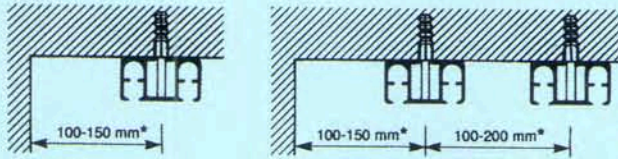

Standard Components

5816
Cord
Guide

5815
Cord Guide
Return

6070
Cord

6578
Floor
Plate

5806
Pilot

5811
Overlap
Arm

6203
Connecting
Bridge

5824
Eyelet
Bolt

6209
Clamp

5809
Roller

6575
Cord
Tensioner

Solar Control, LLC | 888-550-4836

Heavy Duty and Stage Curtain Track System Silent Gliss® 6370

Specification guide

Silent Gliss 6370 curtain track, cord operated, assembled complete with roller gliders 6098 at 10/m, cord 6070 with cord drop 3000mm right-hand side), ceiling fixed through profile at 500mm centres plus endpieces, each once

screwed to timber / plugged and screwed to brickwork / concrete.

..... Lm. in lengths.

Fitting

Direct to ceiling fixing through profile

Fix at approximately 500mm centres plus endpieces.

Wall mounting with extension brackets 3239

Recessed fixing

*Dependent on curtain weight, and any obstructions

Product Information

- Discreet heavy-duty track system with twin channel for infinite overlap.
- Cost effective system for small stages, very heavy contract and domestic use, etc.
- Heavy curtains up to 70kg., and width up to 15m.
- Simple direct fixing, ceiling fix preferred. Drilled at approximately 500mm centres.
- Profile available in 4, 5 and 6 metre lengths.
- Satin silver finish as standard.
- Standard cord drop 300cm.