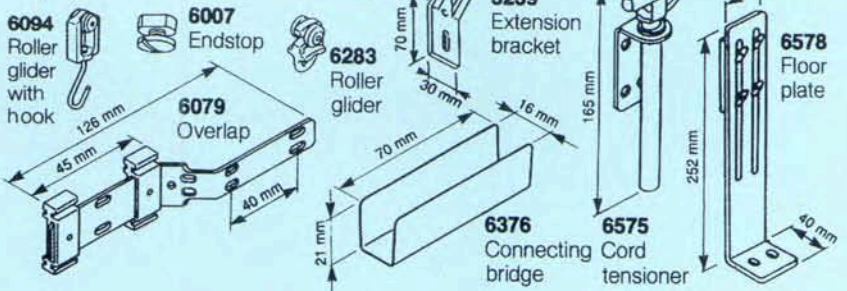

Recessed fixing

*Dependent on curtain weight, and any obstructions

Product Information

- Discreet heavy-duty track system with twin channel for infinite overlap.
- Cost effective system for small stages, very heavy contract and domestic use, etc.
- Heavy curtains up to 70kg., and width up to 15m.
- Simple direct fixing, ceiling fix preferred. Drilled at approximately 500mm centres.
- Profile available in 4, 5 and 6 metre lengths.
- Satin silver finish as standard.
- Standard cord drop 300cm.

Standard Accessories

6377 Endpiece Set

6098 Roller glider with eye

6086 Spring stop

6227 Master runner

6214 Adjustable pilot

Optional Accessories

Max. Curtain Weights

	3m	6m	9m	12m	15m
	65	60	55	50	45
	70	68	64	57	50
	48	42	36	31	26
	54	48	42	36	30
	38	32	27	22	18
	44	38	32	27	22

Can be bent
Min. radius R
6371=500mm