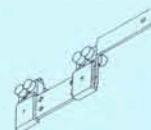

Bending & Stacking Possibilities

Min. radius R
5810 = 20"

Installation

Ceiling mount with bracket #3603

Suspended Mount

Suspended by chain or cable to eyelet bolt #5824, spaced approx. 36"-46" o.c.

Ceiling mount with clamp #6209 to be spaced approx. 24"-36" o.c.

Standard Components

5816
Cord
Guide

5815
Cord Guide
Return

6070
Cord

6578
Floor
Plate

5806
Pilot

5811
Overlap
Arm

6203
Connecting
Bridge

5824
Eyelet
Bolt

6209
Clamp

5809
Roller

6575
Cord
Tensioner

Solar Control, LLC | 888-550-4836

Heavy Duty and Stage Curtain Track System Silent Gliss® 6370

Specification guide

Silent Gliss 6370 curtain track, cord operated, assembled complete with roller gliders 6098 at 10/m, cord 6070 with cord drop 3000mm right-hand side), ceiling fixed through profile at 500mm centres plus endpieces, each once

screwed to timber / plugged and screwed to brickwork / concrete.

..... Lm. in lengths.

Fitting

Direct to ceiling fixing through profile

Fix at approximately 500mm centres plus endpieces.

Wall mounting with extension brackets 3239