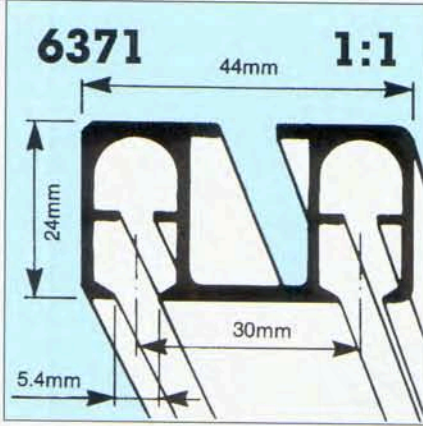

Standard Components

5816
Cord
Guide

5815
Cord Guide
Return

6070
Cord

6578
Floor
Plate

5806
Pilot

5811
Overlap
Arm

6203
Connecting
Bridge

5824
Eyelet
Bolt

6209
Clamp

5809
Roller

6575
Cord
Tensioner

Solar Control, LLC | 888-550-4836

Heavy Duty and Stage Curtain Track System Silent Gliss® 6370

Specification guide

Silent Gliss 6370 curtain track, cord operated, assembled complete with roller gliders 6098 at 10/m, cord 6070 with cord drop 3000mm right-hand side), ceiling fixed through profile at 500mm centres plus endpieces, each once

screwed to timber / plugged and screwed to brickwork / concrete.

..... Lm. in lengths.

Fitting

Direct to ceiling fixing through profile

Fix at approximately 500mm centres plus endpieces.

Wall mounting with extension brackets 3239

Recessed fixing

*Dependent on curtain weight, and any obstructions

Product Information

- Discreet heavy-duty track system with twin channel for infinite overlap.
- Cost effective system for small stages, very heavy contract and domestic use, etc.
- Heavy curtains up to 70kg., and width up to 15m.
- Simple direct fixing, ceiling fix preferred. Drilled at approximately 500mm centres.
- Profile available in 4, 5 and 6 metre lengths.
- Satin silver finish as standard.
- Standard cord drop 300cm.