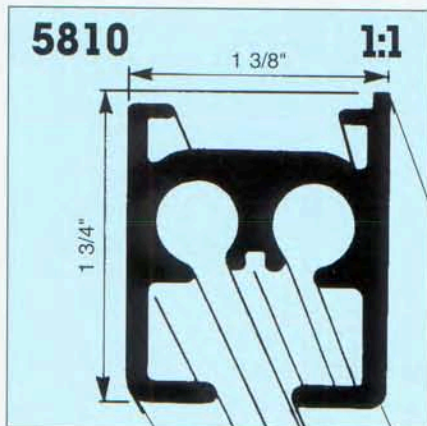

Heavy Duty/Stage Cord Drawn Curtain Track System Silent Gliss® 5850

Product Information

- #5850 is a heavy duty and stage cord drawn drapery track system
- Suitable for high or especially heavy draperies
- Small inconspicuous profile with internal cord channels
- Lengths up to 100'
- Maximum drapery weight 300 lbs.
- Pinch pleat or box pleat draperies
- Ceiling mount or suspended
- Curvable on both inside and outside radii, minimum radius 20"
- Ideal for theaters, auditoriums, television studios, stages, schools, ballrooms, churches
- 5 year warranty

Bending & Stacking Possibilities

Min. radius R
5810 = 20"

Installation

Ceiling mount with bracket #3603

Suspended Mount

Suspended by chain or cable to eyelet bolt #5824, spaced approx. 36"-46" o.c.

Ceiling mount with clamp #6209 to be spaced approx. 24"-36" o.c.

Standard Components

5816
Cord
Guide

5815
Cord Guide
Return

6070
Cord

6578
Floor
Plate

5806
Pilot

5811
Overlap
Arm

6203
Connecting
Bridge

Recessed fixing

*Dependent on curtain weight, and any obstructions

Product Information

- Discreet heavy-duty track system with twin channel for infinite overlap.
- Cost effective system for small stages, very heavy contract and domestic use, etc.
- Heavy curtains up to 70kg., and width up to 15m.
- Simple direct fixing, ceiling fix preferred. Drilled at approximately 500mm centres.
- Profile available in 4, 5 and 6 metre lengths.
- Satin silver finish as standard.
- Standard cord drop 300cm.