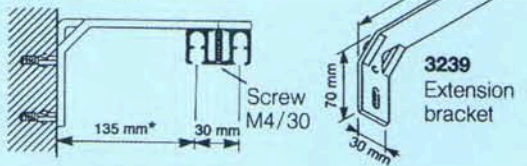

screwed to timber / plugged and screwed to brickwork / concrete.

..... Lm. in lengths.

Fitting

Direct to ceiling fixing through profile

Fix at approximately 500mm centres plus endpieces.

Wall mounting with extension brackets 3239

Recessed fixing

*Dependent on curtain weight, and any obstructions

Product Information

- Discreet heavy-duty track system with twin channel for infinite overlap.
- Cost effective system for small stages, very heavy contract and domestic use, etc.
- Heavy curtains up to 70kg., and width up to 15m.
- Simple direct fixing, ceiling fix preferred. Drilled at approximately 500mm centres.
- Profile available in 4, 5 and 6 metre lengths.
- Satin silver finish as standard.
- Standard cord drop 300cm.