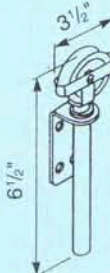

Bending & Stacking Possibilities

Min. radius R
5810 = 20"

Installation

Ceiling mount with bracket #3603

Suspended Mount

Suspended by chain or cable to eyelet bolt #5824, spaced approx. 36"-46" o.c.

Ceiling mount with clamp #6209 to be spaced approx. 24"-36" o.c.

Standard Components

5816
Cord
Guide

5815
Cord Guide
Return

6070
Cord

6578
Floor
Plate

5806
Pilot

5811
Overlap
Arm

6203
Connecting
Bridge

5824
Eyelet
Bolt

6209
Clamp

5809
Roller

6575
Cord
Tensioner

Solar Control, LLC | 888-550-4836

Heavy Duty and Stage Curtain Track System Silent Gliss® 6370

Specification guide

Silent Gliss 6370 curtain track, cord operated, assembled complete with roller gliders 6098 at 10/m, cord 6070 with cord drop 3000mm right-hand side), ceiling fixed through profile at 500mm centres plus endpieces, each once

screwed to timber / plugged and screwed to brickwork / concrete.

..... Lm. in lengths.

Fitting

Direct to ceiling fixing through profile

Fix at approximately 500mm centres plus endpieces.

Wall mounting with extension brackets 3239