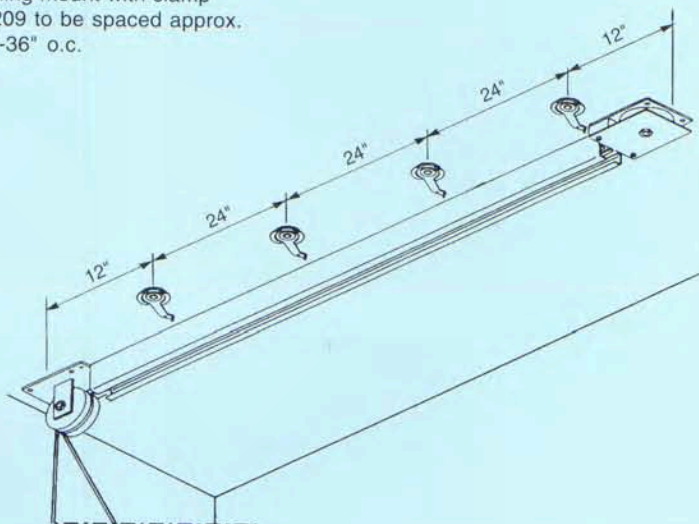

Heavy Duty/Stage Cord Drawn Curtain Track System Silent Gliss® 5850

Product Information

- #5850 is a heavy duty and stage cord drawn drapery track system
- Suitable for high or especially heavy draperies
- Small inconspicuous profile with internal cord channels
- Lengths up to 100'
- Maximum drapery weight 300 lbs.
- Pinch pleat or box pleat draperies
- Ceiling mount or suspended
- Curvable on both inside and outside radii, minimum radius 20"
- Ideal for theaters, auditoriums, television studios, stages, schools, ballrooms, churches
- 5 year warranty

Bending & Stacking Possibilities

Min. radius R
5810 = 20"

Installation

Ceiling mount with bracket #3603

Suspended Mount

Suspended by chain or cable to eyelet bolt #5824, spaced approx. 36"-46" o.c.

Ceiling mount with clamp #6209 to be spaced approx. 24"-36" o.c.

Standard Components

5816
Cord
Guide

5815
Cord Guide
Return

6070
Cord

6578
Floor
Plate

5806
Pilot

5811
Overlap
Arm

6203
Connecting
Bridge

Recessed fixing

*Dependent on curtain weight, and any obstructions

Product Information

- Discreet heavy-duty track system with twin channel for infinite overlap.
- Cost effective system for small stages, very heavy contract and domestic use, etc.
- Heavy curtains up to 70kg., and width up to 15m.
- Simple direct fixing, ceiling fix preferred. Drilled at approximately 500mm centres.
- Profile available in 4, 5 and 6 metre lengths.
- Satin silver finish as standard.
- Standard cord drop 300cm.