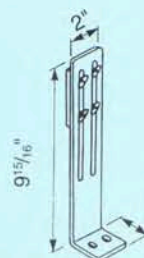

Bending & Stacking Possibilities

Min. radius R
5810 = 20"

Installation

Ceiling mount with bracket #3603

Suspended Mount

Suspended by chain or cable to eyelet bolt #5824, spaced approx. 36"-46" o.c.

Ceiling mount with clamp #6209 to be spaced approx. 24"-36" o.c.

Standard Components

5816
Cord
Guide

5815
Cord Guide
Return

6070
Cord

6578
Floor
Plate

5806
Pilot

5811
Overlap
Arm

6203
Connecting
Bridge

5824
Eyelet
Bolt

6209
Clamp

5809
Roller

6575
Cord
Tensioner

Solar Control, LLC | 888-550-4836

Heavy Duty and Stage Curtain Track System Silent Gliss® 6370

Specification guide

Silent Gliss 6370 curtain track, cord operated, assembled complete with roller gliders 6098 at 10/m, cord 6070 with cord drop 3000mm right-hand side), ceiling fixed through profile at 500mm centres plus endpieces, each once

screwed to timber / plugged and screwed to brickwork / concrete.

..... Lm. in lengths.

Fitting

Direct to ceiling fixing through profile

Fix at approximately 500mm centres plus endpieces.

Wall mounting with extension brackets 3239