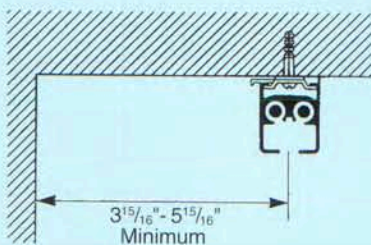

Installation

Ceiling mount with bracket #3603