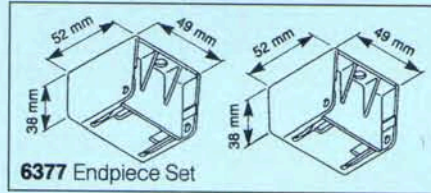

Standard Accessories

6377 Endpiece Set