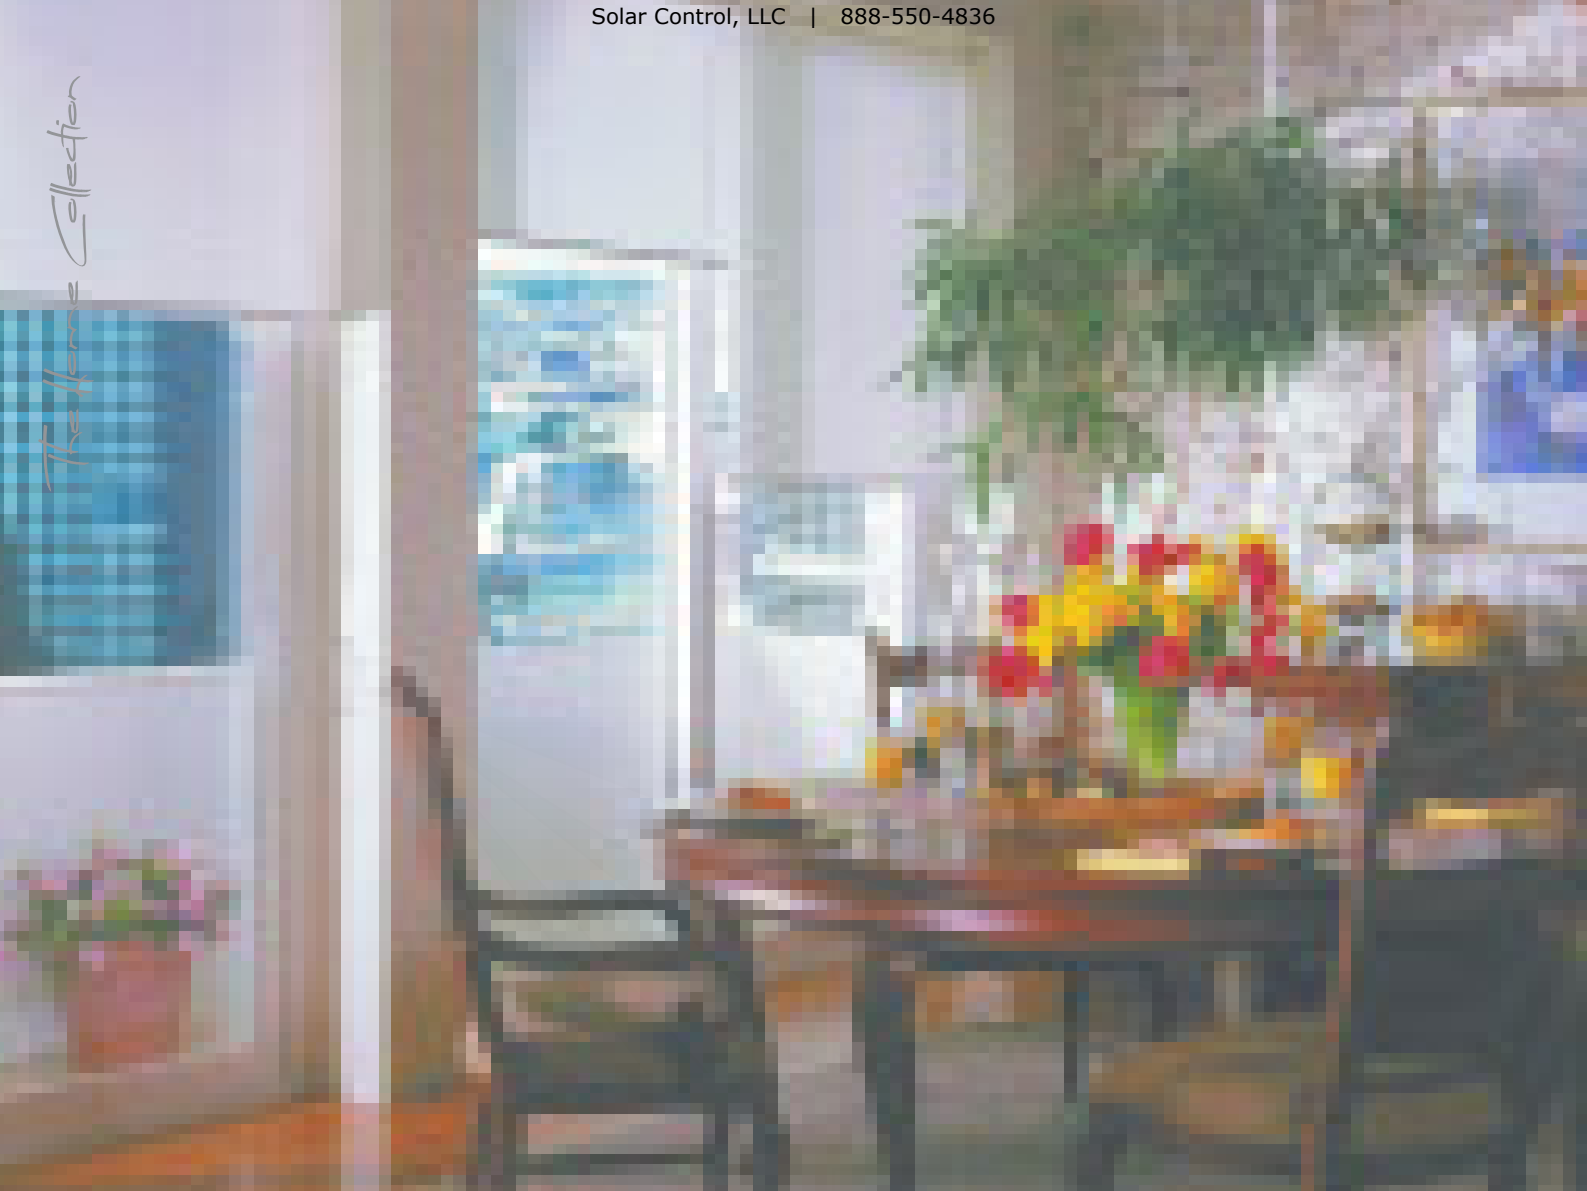

Aspen # 5006