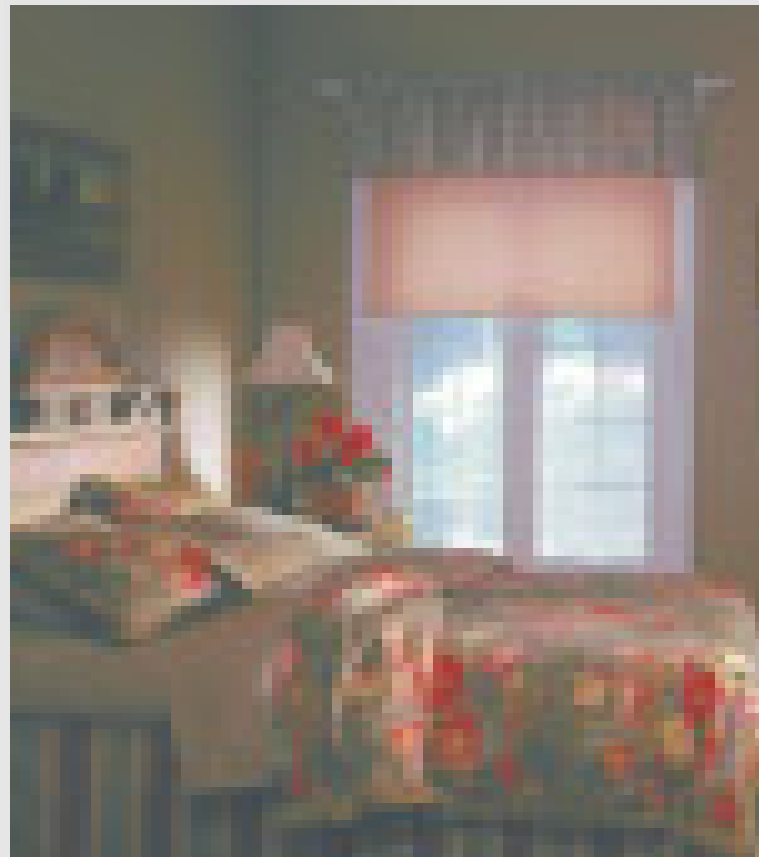

Hamptons # 9088

Bel Air # 1004