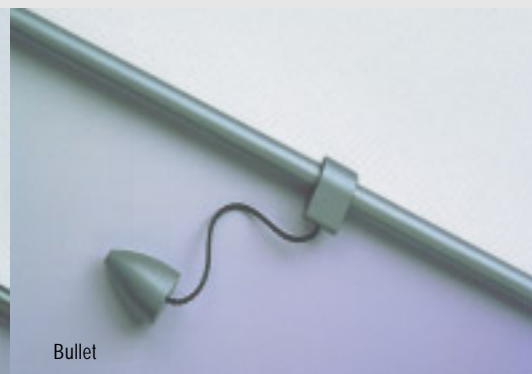

Embellish your Home Collection roller shades with ornamental pull handles and sleek designer bottom bars. These attractive accessories are available in silver, matt black, metallic gold and gunmetal finishes.

Decorative pull handles are normally only required on hand operated shade systems, however, if you would like to include them as a design detail they can be added to chain operated and motorized systems.

The standard bottom bar supplied with roller shades from The Home Collection by Silent Gliss is mounted to the shade externally. Its round shape makes it aesthetically pleasing and it is finished in white to ensure that it coordinates well with your Home Collection fabric selection.

If you prefer that the bottom weight bar is not part of the finishing touch of your shade, optional sewn-in weight bar pockets may be selected at no additional charge.

The Home Collection by Silent Gliss offers an exciting selection of uniquely designed shade pulls.

"Anchor", "Bullet" or "Pool" ornamental pull handles are available in four high quality finishes and are supplied with matching, attractively slim bottom weight bars.

Generally roller shades are supplied with the fabric rolling off the back of the shade to keep the fabric close to the glass, thereby decreasing light gaps. When using fabrics where the backing is a different color, such as Hamptons, you may select reverse roll to avoid seeing the white backside along the top of the roller.

To add a contemporary touch to any of the roller shades from the Home Collection by Silent Gliss, consider our optional Design Case. Design Cases may be wall or ceiling mounted and are available in either a clear anodized silver finish or powder-coated white.

Bottom up shades in white Design Case with silver weight bars and "pool" handles. Park Avenue # 3021