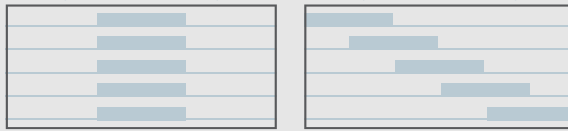

There are no limits to the way you may use panel systems and practically any type of customer supplied material may be used

The Home Collection

Side Stack left or right

Center stack

Pair stack

Panels detach easily from Velcro® carriers along the top sliding channel and bottom weight bars are simply removed from sewn-in pockets for panel cleaning.