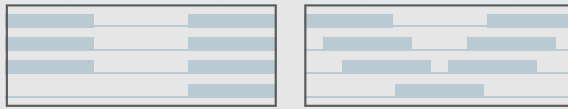

There are no limits to the way you may use panel systems and practically any type of customer supplied material may be used

The Home Collection

Side Stack left or right

Center stack

Pair stack

Panels detach easily from Velcro® carriers along the top sliding channel and bottom weight bars are simply removed from sewn-in pockets for panel cleaning.