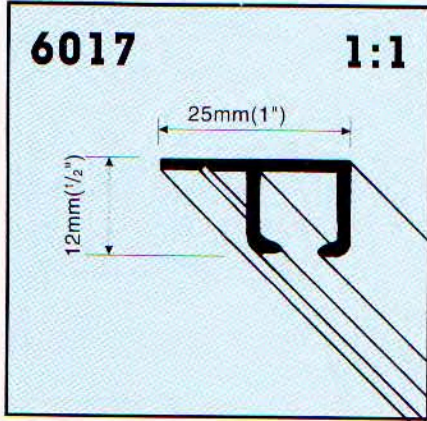

Hand Drawn Curtain Track System Silent Gliss® 6017