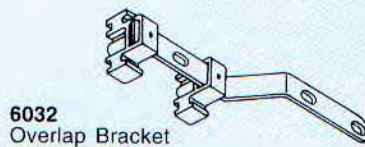

### Ceiling Mount

## Product Information

- #6017 is a hand drawn drapery track for medium duty applications
- Hand or baton drawn
- Slim sturdy profile
- Designed for ceiling mounting without the need for brackets
- System lengths to 6m (20')
- Accommodates Pinch Pleat, S-fold or Z-fold drapery heading (see section "appendix" for additional S/Z-fold information)
- System can be curved (consult Silent Gliss)
- Available in standard clear anodized finish
- Ideal for boats, RV's, airplanes, hospitals, apartments, motels and schools
- 5 Year Warranty

## Optional Components

S-fold/Z-fold components refer to section "appendix"