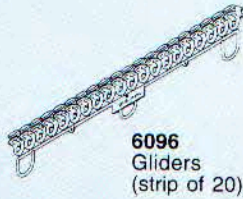

Standard Components