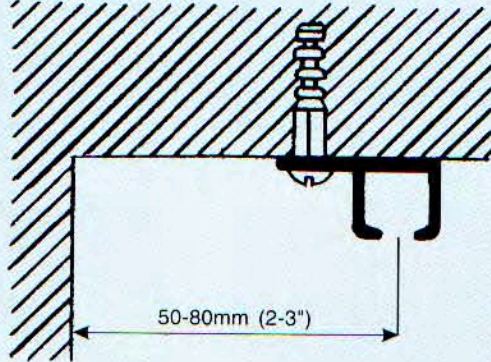

## Product Information

- #6017 is a hand drawn drapery track for medium duty applications
- Hand or baton drawn
- Slim sturdy profile
- Designed for ceiling mounting without the need for brackets
- System lengths to 6m (20')
- Accommodates Pinch Pleat, S-fold or Z-fold drapery heading (see section "appendix" for additional S/Z-fold information)
- System can be curved (consult Silent Gliss)
- Available in standard clear anodized finish
- Ideal for boats, RV's, airplanes, hospitals, apartments, motels and schools
- 5 Year Warranty