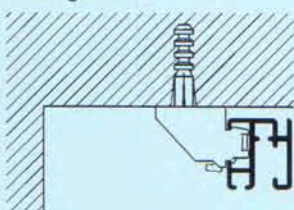

Cord Drawn Drapery Track System Silent Gliss® 3900

Product Information

- #3900 is a medium duty, cord operated drapery track system
- Patented roller gliders with large wheels glide on rim of front channel with very little friction for smooth and easy traversing
- Offset roller hooks allow pleats to hang straight, conceal track and also reduce friction for easy movement of the drapery
- Enclosed cord channels allow tracks to be curved on both inside and outside radii, with a minimum radius of 8"
- Cord drop may be easily adjusted without dismantling the system
- Available in standard white painted finish only
- Solid track permits mounting brackets to be spaced 24-36" on center for fast installation
- System lengths up to 40 ft.
- Particularly suitable for:
 - Offices
 - Hotels/Motels
 - Hospitals
 - Nursing Homes
 - Schools
 - Residences
- 5 Year Warranty

 Min. radius R
3982 = 8"

Installation

Ceiling Mount

Bracket #3603 to be spaced approx. 24"-36" o.c.

Wall Mount

To Attach:

To Remove:

Brackets may be pre-installed and system snapped onto brackets or brackets may be attached onto tracks and entire system mounted to ceiling.

Fasten #3630 or #3660 brackets onto wall, approx. 24"-36" o.c., then snap track onto brackets.

Bracket	X
3630	1 1/8"
3660	2 1/4"

Use #0829 or #0831 extension brackets with #3603 ceiling bracket for various projections from the wall