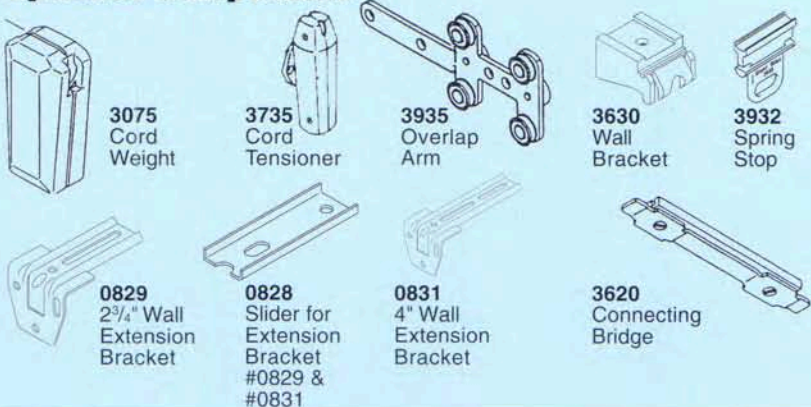

Fasten #3630 or #3660 brackets onto wall, approx. 24"-36" o.c., then snap track onto brackets.

Bracket	X
3630	1 1/8"
3660	2 1/4"

Use #0829 or #0831 extension brackets with #3603 ceiling bracket for various projections from the wall

Bracket	X
0829	2-3 1/2"
0831	3 1/2-4 7/8"
0829+0828	3 1/2-5 1/4"
0831+0828	5 1/4-6 1/8"

Standard Components

3915 Pulley Set

3906 X 2
Cord Guide/
Return

3939
Pilot
Runner

3917
Pilot
Runner

3936
Overlap
Arm

3660
Wall
Bracket

3603
Ceiling
Bracket

3090
Cord

3922
Rollers
(Strip = 20 x 3911)

Optional Components

3075
Cord
Weight

3735
Cord
Tensioner

3935
Overlap
Arm

3630
Wall
Bracket