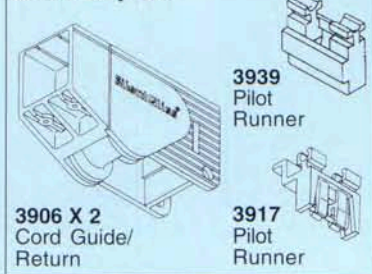

 Min. radius R
3982 = 8"

Installation

Ceiling Mount

Bracket #3603 to be spaced approx. 24"-36" o.c.

Wall Mount

To Attach:

To Remove:

Brackets may be pre-installed and system snapped onto brackets or brackets may be attached onto tracks and entire system mounted to ceiling.

Fasten #3630 or #3660 brackets onto wall, approx. 24"-36" o.c., then snap track onto brackets.

Bracket	X
3630	1 1/8"
3660	2 1/4"

Use #0829 or #0831 extension brackets with #3603 ceiling bracket for various projections from the wall

Bracket	X
0829	2-3 1/2"
0831	3 1/2-4 7/8"
0829+0828	3 1/2-5 1/4"
0831+0828	5 1/4-6 1/8"

Standard Components

3915 Pulley Set

3906 X 2
Cord Guide/
Return

3939
Pilot
Runner

3917
Pilot
Runner

3936
Overlap
Arm

3660
Wall
Bracket