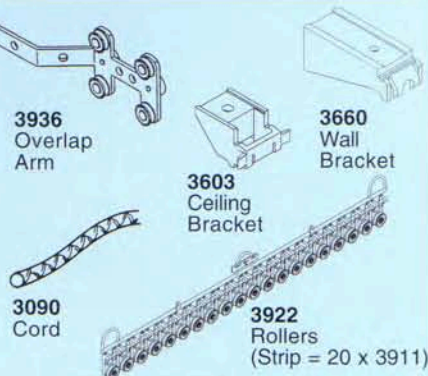

Fasten #3630 or #3660 brackets onto wall, approx. 24"-36" o.c., then snap track onto brackets.

Bracket	X
3630	1 1/8"
3660	2 1/4"

Use #0829 or #0831 extension brackets with #3603 ceiling bracket for various projections from the wall

Bracket	X
0829	2-3 1/2"
0831	3 1/2-4 7/8"
0829+0828	3 1/2-5 1/4"
0831+0828	5 1/4-6 1/8"

Standard Components

3915 Pulley Set

3906 X 2
Cord Guide/
Return

3939
Pilot
Runner

3917
Pilot
Runner

3936
Overlap
Arm

3660
Wall
Bracket

3603
Ceiling
Bracket

3090
Cord

3922
Rollers
(Strip = 20 x 3911)

Optional Components

3075
Cord
Weight

3735
Cord
Tensioner

3935
Overlap
Arm

3630
Wall
Bracket