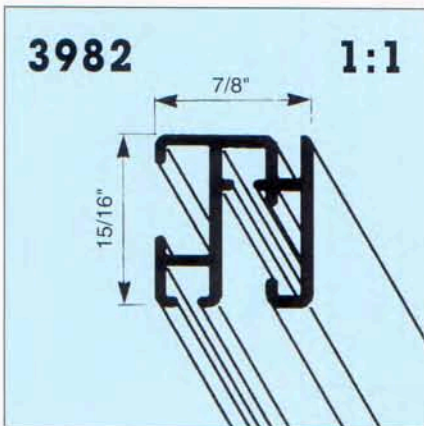

Cord Drawn Drapery Track System Silent Gliss® 3900

Product Information

- #3900 is a medium duty, cord operated drapery track system
- Patented roller gliders with large wheels glide on rim of front channel with very little friction for smooth and easy traversing
- Offset roller hooks allow pleats to hang straight, conceal track and also reduce friction for easy movement of the drapery
- Enclosed cord channels allow tracks to be curved on both inside and outside radii, with a minimum radius of 8"
- Cord drop may be easily adjusted without dismantling the system
- Available in standard white painted finish only
- Solid track permits mounting brackets to be spaced 24-36" on center for fast installation
- System lengths up to 40 ft.
- Particularly suitable for:
 - Offices
 - Hotels/Motels
 - Hospitals
 - Nursing Homes
 - Schools
 - Residences
- 5 Year Warranty

 Min. radius R
3982 = 8"

Installation

Ceiling Mount

Bracket #3603 to be spaced approx. 24"-36" o.c.

Wall Mount

To Attach:

To Remove:

Brackets may be pre-installed and system snapped onto brackets or brackets may be attached onto tracks and entire system mounted to ceiling.

Fasten #3630 or #3660 brackets onto wall, approx. 24"-36" o.c., then snap track onto brackets.

Bracket	X
3630	1 1/8"
3660	2 1/4"

Use #0829 or #0831 extension brackets with #3603 ceiling bracket for various projections from the wall

Bracket	X
0829	2-3 1/2"
0831	3 1/2-4 7/8"
0829+0828	3 1/2-5 1/4"
0831+0828	5 1/4-6 1/8"

Standard Components

3915 Pulley Set

3906 X 2
Cord Guide/
Return

3939
Pilot
Runner

3917
Pilot
Runner

3936
Overlap
Arm

3660
Wall
Bracket