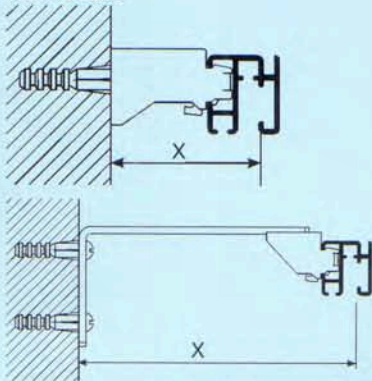

 Min. radius R
3982 = 8"

Installation

Ceiling Mount

Bracket #3603 to be spaced approx. 24"-36" o.c.

Wall Mount

To Attach:

To Remove:

Brackets may be pre-installed and system snapped onto brackets or brackets may be attached onto tracks and entire system mounted to ceiling.

Fasten #3630 or #3660 brackets onto wall, approx. 24"-36" o.c., then snap track onto brackets.

Bracket	X
3630	1 1/8"
3660	2 1/4"

Use #0829 or #0831 extension brackets with #3603 ceiling bracket for various projections from the wall

Bracket	X
0829	2-3 1/2"
0831	3 1/2-4 7/8"
0829+0828	3 1/2-5 1/4"
0831+0828	5 1/4-6 1/8"

Standard Components

3915 Pulley Set

3906 X 2
Cord Guide/
Return

3939
Pilot
Runner

3917
Pilot
Runner

3936
Overlap
Arm

3660
Wall
Bracket