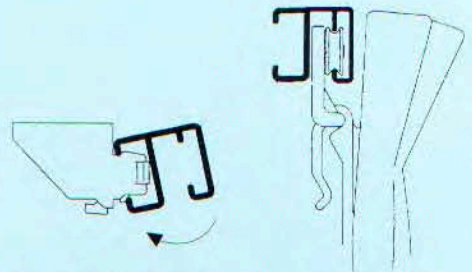

Hand Drawn Curtain Track System Silent Gliss® 1280

1280

1:1

Installation

Ceiling Mount

Bracket #3603 to be spaced approx. 24"-36" o.c.

Brackets may be pre-installed and system snapped onto brackets or brackets may be attached onto tracks and entire system mounted to ceiling.

Wall Mount

Fasten #3630 or #3660 brackets onto wall, approx. 24"-36" o.c., then snap track onto brackets.

Use #0829 or #0831 extension brackets with #3603 ceiling bracket for various projections from wall.

Bracket	X
3630	(1 ³ / ₁₆ ")
3660	(2 ³ / ₁₆ ")

Bracket	X
0829	2 ¹ / ₈ - 3 ³ / ₁₆ "
0831	3 ³ / ₁₆ - 4 ⁷ / ₁₆ "

Product Information

- #1280 is a medium to heavy duty hand drawn drapery track
- Patented roller gliders with large wheels glide on rim of front channel with very little friction for smooth and easy traversing
- Offset roller hooks allow pleats to hang straight, conceal track and also reduce friction for easy movement of the drapery
- Curvable on both inside and outside radii, with min. radius of 8"
- Available in standard white painted finish or optional clear anodized
- Solid track permits mounting brackets to be spaced 24-36" on center for fast installation
- Eyelet endcover serves as endstop for the draperies and gives track a neat finish
- Systems up to 40 ft.
- Ideal for use with overlap master and batons (i.e. can be mounted behind or in front of the drapery)
- Also available with magnetic lead gliders that permit good closing of draperies without overlap carriers
- Ideal for hotels, motels, offices, schools, homes, apartments, hospitals, and nursing homes
- 5 Year Warranty