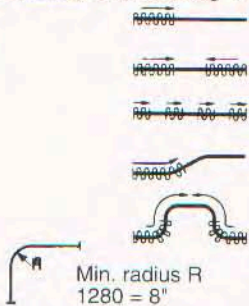

Bending & Stacking Possibilities

Min. radius R
1280 = 8"

Standard Components

Optional Components