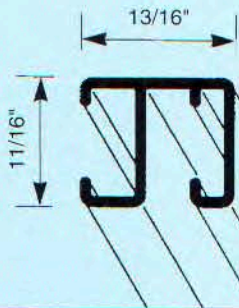

Hand Drawn Curtain Track System Silent Gliss® 1280

1280

1:1

Installation

Ceiling Mount

Bracket #3603 to be spaced approx. 24"-36" o.c.

Brackets may be pre-installed and system snapped onto brackets or brackets may be attached onto tracks and entire system mounted to ceiling.

Wall Mount

Fasten #3630 or #3660 brackets onto wall, approx. 24"-36" o.c., then snap track onto brackets.

Use #0829 or #0831 extension brackets with #3603 ceiling bracket for various projections from wall.