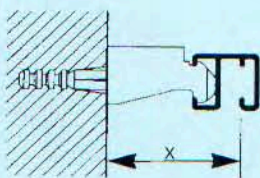

Hand Drawn Curtain Track System Silent Gliss® 1280

1280

1:1

Installation

Ceiling Mount

Bracket #3603 to be spaced approx. 24"-36" o.c.

Brackets may be pre-installed and system snapped onto brackets or brackets may be attached onto tracks and entire system mounted to ceiling.

Wall Mount

Fasten #3630 or #3660 brackets onto wall, approx. 24"-36" o.c., then snap track onto brackets.

Use #0829 or #0831 extension brackets with #3603 ceiling bracket for various projections from wall.