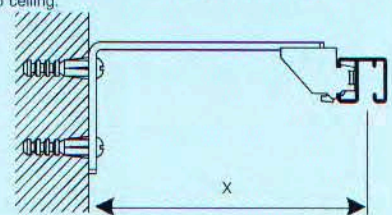

Hand Drawn Curtain Track System Silent Gliss® 1280

1280

1:1

Installation

Ceiling Mount

Bracket #3603 to be spaced approx. 24"-36" o.c.

Brackets may be pre-installed and system snapped onto brackets or brackets may be attached onto tracks and entire system mounted to ceiling.

Wall Mount

Fasten #3630 or #3660 brackets onto wall, approx. 24"-36" o.c., then snap track onto brackets.

Use #0829 or #0831 extension brackets with #3603 ceiling bracket for various projections from wall.