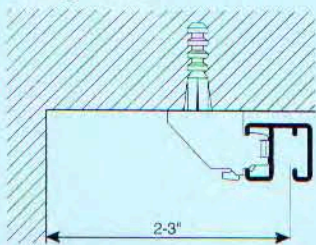

Hand Drawn Curtain Track System Silent Gliss® 1280

1280

1:1

Installation

Ceiling Mount

Bracket #3603 to be spaced approx. 24"-36" o.c.

Brackets may be pre-installed and system snapped onto brackets or brackets may be attached onto tracks and entire system mounted to ceiling.

Wall Mount

Fasten #3630 or #3660 brackets onto wall, approx. 24"-36" o.c., then snap track onto brackets.

Use #0829 or #0831 extension brackets with #3603 ceiling bracket for various projections from wall.