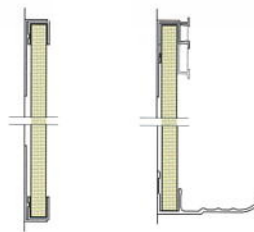

CHALK AND MARKERBOARD

P³ceramicsteel SURFACE FEATURES

Quality workmanship has always been a PolyVision standard. PolyVision offers an extensive selection of marker, chalk, and tack boards using various materials and finishes.

The 110 Series is a commonly specified trim type because of its concealed hanging system. The 3/4" narrow C-4 trim line is extruded aluminum with a clear anodized finish (color powder-coating available as an option). Aluminum framed boards come standard with wrapped and mitered safety corners. The 2-3/4" CRC-2B aluminum blade type pen/chalk tray comes with 3/4" radius safety corners. Tray is factory installed. 1" display rail with cork insert is standard.

PolyVision developed *P³ceramicsteel*™ surface for their markerboards and chalkboards. Dry erase markers and chalk glide easily across the surface with minimal friction, minimal wear, and maximum coverage. PolyVision is the only company that warrants its *P³ceramicsteel* surface forever, repairing or replacing the surface covered, for as long as it is in use.

Standard sizes are 4' x 4'; 4' x 6'; 4' x 8'; 4' x 10'; 4' x 12'. Custom sizes are available.

- SMOOTHER WRITING
- INCREASED COLOR CONTRAST
- REDUCED SURFACE LIGHT DISTORTION
- ENHANCED VISIBILITY
- OPTIMUM EYE COMFORT
- IMPROVED ERASABILITY
- MAGNETIC
- RESISTANCE TO CHEMICALS, SCRATCHES, BACTERIA, FIRE, AND GRAFFITI

TACKBOARD