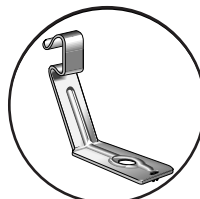

Hold-down Bracket