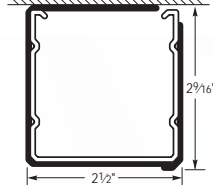

Mounting Bracket