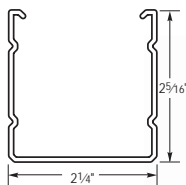

Coating includes DustGuard, a patented paint process which disrupts the natural static attraction of airborne dust particles, reducing dust build-up on the slat from 50-70 percent.

- ☐ **Bottomrail** shall be of .025" thick Tomized steel.
- ☐ **Options** shall include:
  - a. Cord Tilter
  - b. Cutouts
  - c. C90 Heavy-Duty Cord
  - d. Extension Brackets
  - e. Fabric Tapes: Woven Cotton Twill Tape
  - f. Hold-Down Brackets
  - g. MultiColor Striping
  - h. Multiple Blinds on One Headrail
  - i. Plastic Tapes
  - j. Ring Pull
  - k. School Blind Includes: Heavy-Duty Cord, Cordlock, and Plastic Tapes
  - l. Telescopic or Non-telescopic Pole
  - m. Universal Ring Tilter

Headrail