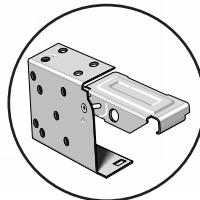

Open End Bracket