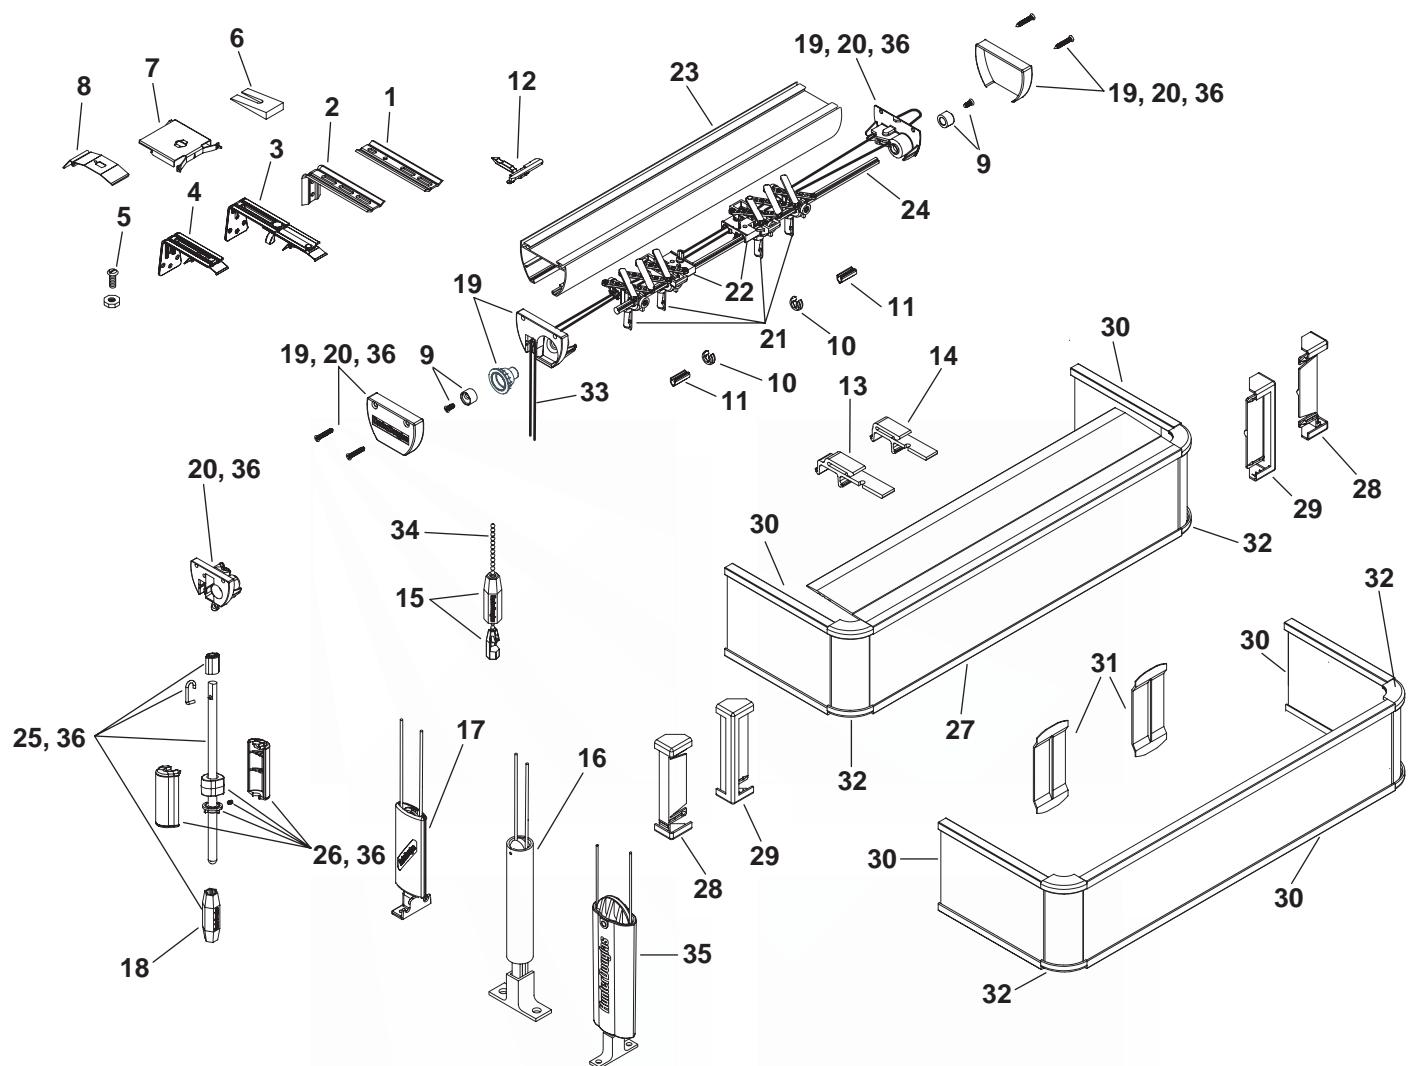

Paramount® Side Draw Assembly

Standard Components

1. 4" FLAT EXTENSION BRACKET w/o CLIP	12. TILT ROD SUPPORT ASSEMBLY	26. FIXED WAND CORD TETHER ASSEMBLY
2. 4" "L" BRACKET w/o CLIP	13. LONG VALANCE HANGER	27. MIXED VALANCE
3. ADJUSTABLE "L" BRACKET w/CLIP	14. SHORT VALANCE HANGER	27. VALANCE
4. 3 1/2" "L" BRACKET w/CLIP	15. CHAIN TASSEL ASSEMBLY	28. VALANCE OPEN CORNER
5. 8-32 X 1/2" PAN HEAD BOLT & NUT	16. ROUND CORD TENSIONER	29. VALANCE CLOSED CORNER
6. MOUNTING SHIM	17. CORD TENSIONER	30. SHADOW VALANCE/RETURN
7. MOUNTING CLIP w/LOCKING TAB	18. PERMASSURE™ WAND HEX HANDLE	31. VALANCE STACKING CLIP
8. EZ-ON MOUNTING CLIP	19. STANDARD END CONTROL SET	32. VALANCE CORNER ROUND w/CAPS
9. TILT ROD RETENTION ASSEMBLY	20. PERMATILT™ END CONTROL SET	33. TRAVERSE CORD
10. STOP "C" CLIP	21. CARRIER ASSEMBLY	34. #6 PLASTIC CHAIN
11. 1" OMEGA SPACER	22. LEAD CARRIER ASSEMBLY	35. LOCKING CORD TENSIONER
	23. STANDARD CHANNEL OR SOFTSUEDE® CHANNEL	36. PERMATILT™ W/ND CONTROL UPGRADE KIT
	24. TILT ROD	
	25. PERMASSURE WAND ASSEMBLY