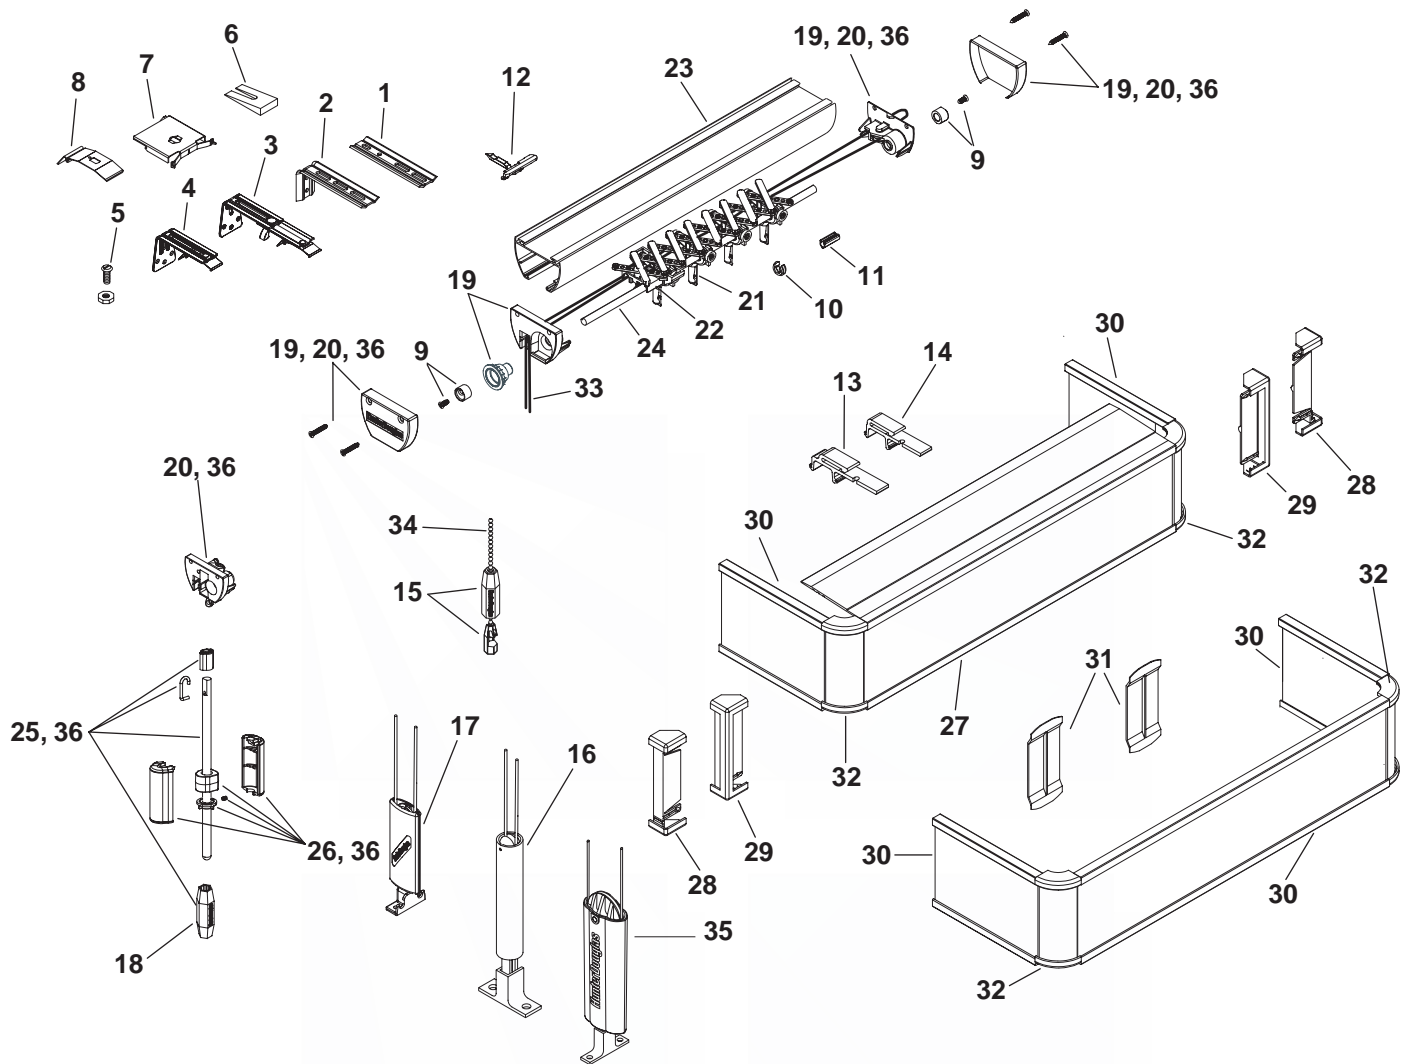

Paramount® Center Draw Assembly

Standard Components

- | | | |
|---------------------------------------|--|---|
| 1. 4" FLAT EXTENSION BRACKET w/o CLIP | 12. TILT ROD SUPPORT ASSEMBLY | 26. FIXED WAND CORD TETHER ASSEMBLY |
| 2. 4" "L" BRACKET w/o CLIP | 13. LONG VALANCE HANGER | 27. MIXED VALANCE |
| 3. ADJUSTABLE "L" BRACKET w/CLIP | 14. SHORT VALANCE HANGER | 27. VALANCE |
| 4. 3 1/2" "L" BRACKET w/CLIP | 15. CHAIN TASSEL ASSEMBLY | 28. VALANCE OPEN CORNER |
| 5. 8-32 X 1/2" PAN HEAD BOLT & NUT | 16. ROUND CORD TENSIONER | 29. VALANCE CLOSED CORNER |
| 6. MOUNTING SHIM | 17. CORD TENSIONER | 30. SHADOW VALANCE/RETURN |
| 7. MOUNTING CLIP w/LOCKING TAB | 18. PERMASSURE™ WAND HEX HANDLE | 31. VALANCE STACKING CLIP |
| 8. EZ-ON MOUNTING CLIP | 19. STANDARD END CONTROL SET | 32. VALANCE CORNER ROUND w/CAPS |
| 9. TILT ROD RETENTION ASSEMBLY | 20. PERMATILT™ END CONTROL SET | 33. TRAVERSE CORD |
| 10. STOP "C" CLIP | 21. CARRIER ASSEMBLY | 34. #6 PLASTIC CHAIN |
| 11. 1" OMEGA SPACER | 22. LEAD CARRIER ASSEMBLY | 35. LOCKING CORD TENSIONER |
| | 23. STANDARD CHANNEL OR SOFTSUEDE® CHANNEL | 36. PERMATILT™ WAND CONTROL UPGRADE KIT |
| | 24. TILT ROD | |
| | 25. PERMASSURE WAND ASSEMBLY | |