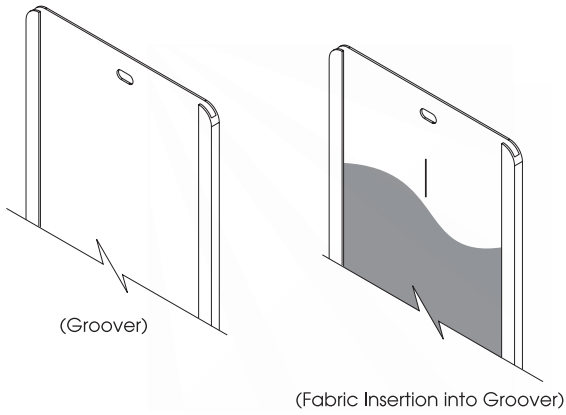

Vertical Blinds Parts and Accessories

Eccenture™ Custom Valance Collection & Accessories

1. OB DELUXE "L" BRACKET
w/O CLIP
2. DOUBLE VALANCE
MOUNTING BRACKET
3. SINGLE VALANCE
MOUNTING BRACKET
4. VALANCE ACCENTS
5. FABRICATION PLATE
6. SHIPPING BRACKET
7. VALANCE CORNER
8. BENDING JIG

Vertical Blinds Parts and Accessories

1

Groover Selector

PARAMOUNT®, PERMALIGN®,
PERMATRAK™

1. GROOVER
FABRIC INSERTION
INTO GROOVER

Vertical Blinds Parts and Accessories

No.	P C N	Description
-----	-------	-------------