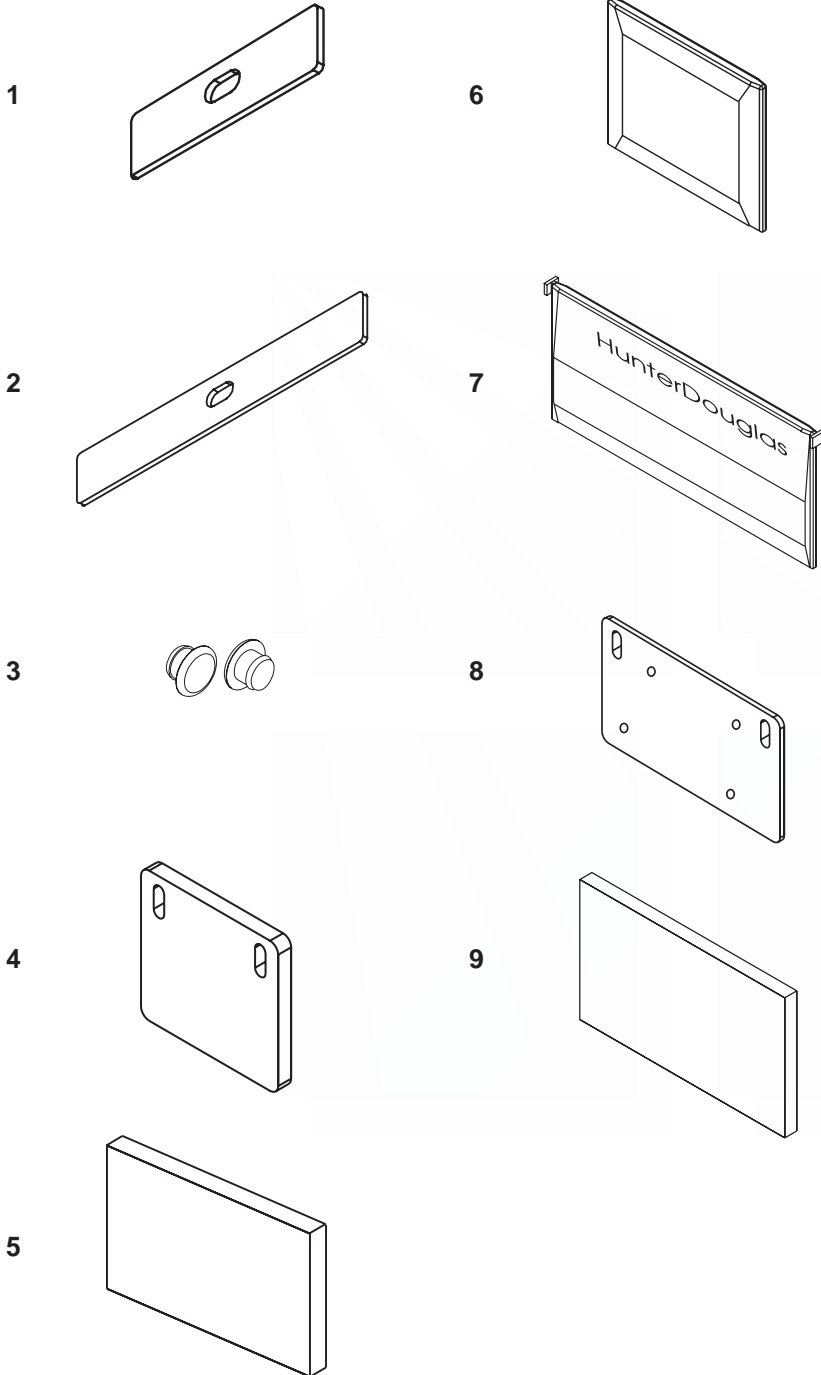

Vertical Blinds Parts and Accessories

Vane Hangers & Buttons

PARAMOUNT®, PERMALIGN®,
PERMATRAK™

1. 2" VANE HANGER
2. 3 1/2" VANE HANGER
3. FABRIC BUTTON

Vane Weights

PARAMOUNT, PERMALIGN,
PERMATRAK

4. 2" PLATED WEIGHT
5. 2" PLATED SEW-IN WEIGHT
6. 3 1/2" PLASTIC SEW-IN WEIGHT
7. 3 1/2" PLASTIC BOTTOM WEIGHT
8. 3 1/2" PLATED WEIGHT
9. 3 1/2" PLATED SEW-IN WEIGHT