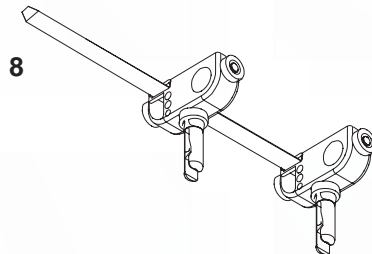

Vertical Blinds Parts and Accessories

Vane Carriers

PARAMOUNT®

1. SPARE PLASTIC LINK
2. 3 1/2" LEAD CARRIER GUIDE
3. 2" LEAD CARRIER GUIDE
4. CARRIER ASSEMBLY

PERMALIGN®

5. REGULAR DRAW CARRIER
6. CENTER DRAW CARRIER

PERMATRAK™

7. REGULAR DRAW CARRIER
8. CENTER DRAW CARRIER

PERMALIGN, PERMATRAK

9. ROD SUPPORT CARRIER
10. LEAD CARRIER GUIDE