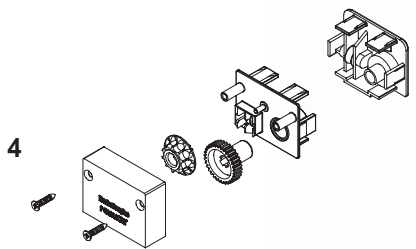

Vertical Blinds Parts and Accessories

End Controls

PARAMOUNT®

1. STANDARD END CONTROL SET
2. PERMATILT END CONTROL SET

PERMALIGN®

3. #6 DIRECT DRIVE END CONTROL SET W/COVER
4. #10 GEAR-REDUCED END CONTROL SET
5. WAND CONTROL ENDCAP SET W/ROD SUPPORT
6. WAND CONTROL ENDCAP SET CENTER
7. SCREW FOR GEAR-REDUCED COVER