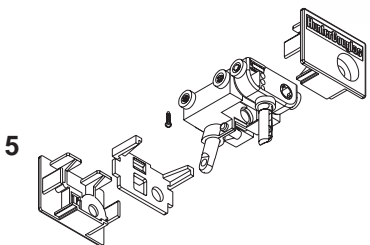

Vertical Blinds Parts and Accessories

End Controls

PARAMOUNT®

1. STANDARD END CONTROL SET
2. PERMATILT END CONTROL SET

PERMALIGN®

3. #6 DIRECT DRIVE END CONTROL SET W/COVER
4. #10 GEAR-REDUCED END CONTROL SET
5. WAND CONTROL ENDCAP SET W/ROD SUPPORT
6. WAND CONTROL ENDCAP SET CENTER
7. SCREW FOR GEAR-REDUCED COVER