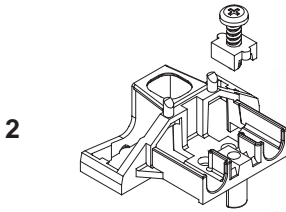

Vertical Blinds Parts and Accessories

Vane Carriers

PARAMOUNT®

1. SPARE PLASTIC LINK
2. 3 1/2" LEAD CARRIER GUIDE
3. 2" LEAD CARRIER GUIDE
4. CARRIER ASSEMBLY

PERMALIGN®

5. REGULAR DRAW CARRIER
6. CENTER DRAW CARRIER

PERMATRAK™

7. REGULAR DRAW CARRIER
8. CENTER DRAW CARRIER

PERMALIGN, PERMATRAK

9. ROD SUPPORT CARRIER
10. LEAD CARRIER GUIDE