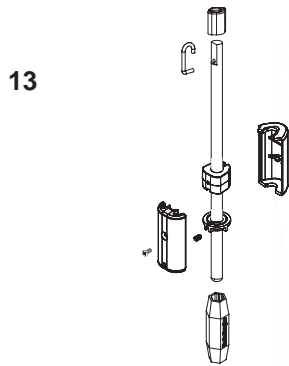

Vertical Blinds Parts and Accessories

Cord, Chain & Wand

PARAMOUNT®

12. #6 PLASTIC CHAIN
13. FIXED WAND CORD TETHER ASSEMBLY (50 PCS.)
14. CHAIN TASSEL ASSEMBLY
15. PARAMOUNT® HANG TAG

PERMALIGN®

16. #10 CHAIN CONNECTOR (NICKEL-PLATED BRASS)
17. BAY WINDOW CORD
18. #10 QUALIFIED TILT CHAIN (NICKEL-PLATED BRASS)

PERMALIGN, PERMATRAK™

19. CHAIN SAFETY TASSEL
20. #6 QUALIFIED TILT CHAIN (NICKEL-PLATED BRASS)
21. #6 CHAIN CONNECTOR (NICKEL-PLATED BRASS)
22. PERMALIGN/PERMATRAK HANG TAG