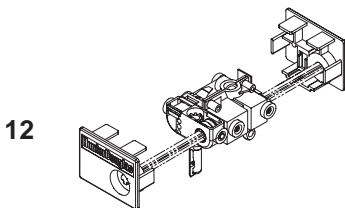

Vertical Blinds Parts and Accessories

End Controls

PARAMOUNT®

1. STANDARD END CONTROL SET
2. PERMATILT END CONTROL SET

PERMALIGN®

3. #6 DIRECT DRIVE END CONTROL SET W/COVER
4. #10 GEAR-REDUCED END CONTROL SET
5. WAND CONTROL ENDCAP SET W/ROD SUPPORT
6. WAND CONTROL ENDCAP SET CENTER
7. SCREW FOR GEAR-REDUCED COVER