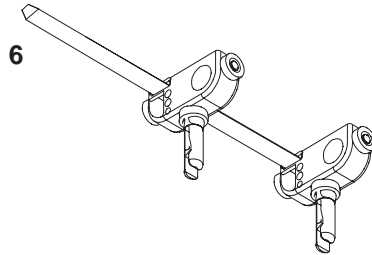

Vertical Blinds Parts and Accessories

Vane Carriers

PARAMOUNT®

1. SPARE PLASTIC LINK
2. 3 1/2" LEAD CARRIER GUIDE
3. 2" LEAD CARRIER GUIDE
4. CARRIER ASSEMBLY

PERMALIGN®

5. REGULAR DRAW CARRIER
6. CENTER DRAW CARRIER

PERMATRAK™

7. REGULAR DRAW CARRIER
8. CENTER DRAW CARRIER

PERMALIGN, PERMATRAK

9. ROD SUPPORT CARRIER
10. LEAD CARRIER GUIDE