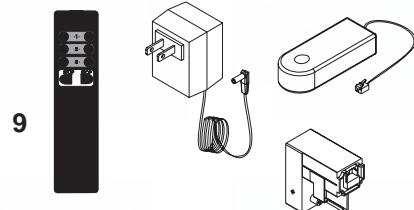

Vertical Blinds Parts and Accessories

End Controls

PARAMOUNT®

1. STANDARD END CONTROL SET
2. PERMATILT END CONTROL SET

PERMALIGN®

3. #6 DIRECT DRIVE END CONTROL SET W/COVER
4. #10 GEAR-REDUCED END CONTROL SET
5. WAND CONTROL ENDCAP SET W/ROD SUPPORT
6. WAND CONTROL ENDCAP SET CENTER
7. SCREW FOR GEAR-REDUCED COVER