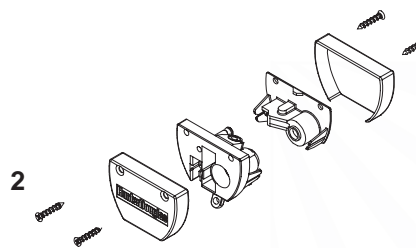

Vertical Blinds Parts and Accessories

End Controls

PARAMOUNT®

1. STANDARD END CONTROL SET
2. PERMATILT END CONTROL SET

PERMALIGN®

3. #6 DIRECT DRIVE END CONTROL SET W/COVER
4. #10 GEAR-REDUCED END CONTROL SET
5. WAND CONTROL ENDCAP SET W/ROD SUPPORT
6. WAND CONTROL ENDCAP SET CENTER
7. SCREW FOR GEAR-REDUCED COVER