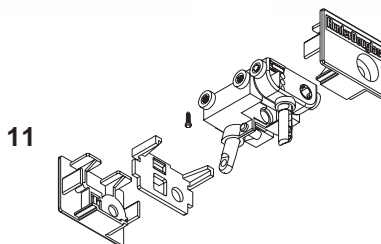

Vertical Blinds Parts and Accessories

End Controls

PARAMOUNT®

1. STANDARD END CONTROL SET
2. PERMATILT END CONTROL SET

PERMALIGN®

3. #6 DIRECT DRIVE END CONTROL SET W/COVER
4. #10 GEAR-REDUCED END CONTROL SET
5. WAND CONTROL ENDCAP SET W/ROD SUPPORT
6. WAND CONTROL ENDCAP SET CENTER
7. SCREW FOR GEAR-REDUCED COVER