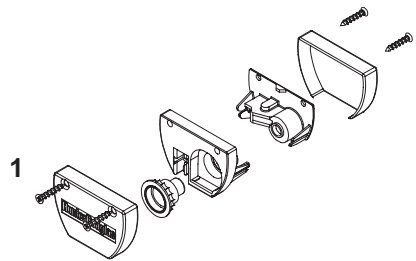

Vertical Blinds Parts and Accessories

End Controls

PARAMOUNT®

1. STANDARD END CONTROL SET
2. PERMATILT END CONTROL SET

PERMALIGN®

3. #6 DIRECT DRIVE END CONTROL SET W/COVER
4. #10 GEAR-REDUCED END CONTROL SET
5. WAND CONTROL ENDCAP SET W/ROD SUPPORT
6. WAND CONTROL ENDCAP SET CENTER
7. SCREW FOR GEAR-REDUCED COVER