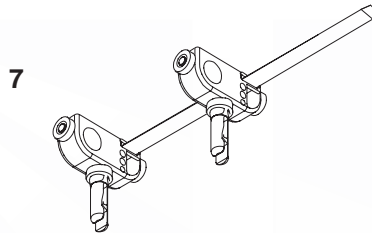

Vertical Blinds Parts and Accessories

Vane Carriers

PARAMOUNT®

1. SPARE PLASTIC LINK
2. 3 1/2" LEAD CARRIER GUIDE
3. 2" LEAD CARRIER GUIDE
4. CARRIER ASSEMBLY

PERMALIGN®

5. REGULAR DRAW CARRIER
6. CENTER DRAW CARRIER

PERMATRAK™

7. REGULAR DRAW CARRIER
8. CENTER DRAW CARRIER

PERMALIGN, PERMATRAK

9. ROD SUPPORT CARRIER
10. LEAD CARRIER GUIDE