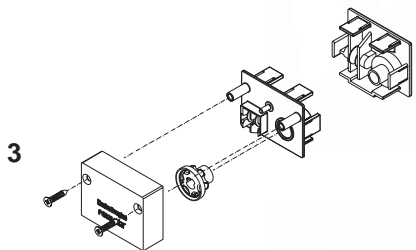

Vertical Blinds Parts and Accessories

End Controls

PARAMOUNT®

1. STANDARD END CONTROL SET
2. PERMATILT END CONTROL SET

PERMALIGN®

3. #6 DIRECT DRIVE END CONTROL SET W/COVER
4. #10 GEAR-REDUCED END CONTROL SET
5. WAND CONTROL ENDCAP SET W/ROD SUPPORT
6. WAND CONTROL ENDCAP SET CENTER
7. SCREW FOR GEAR-REDUCED COVER