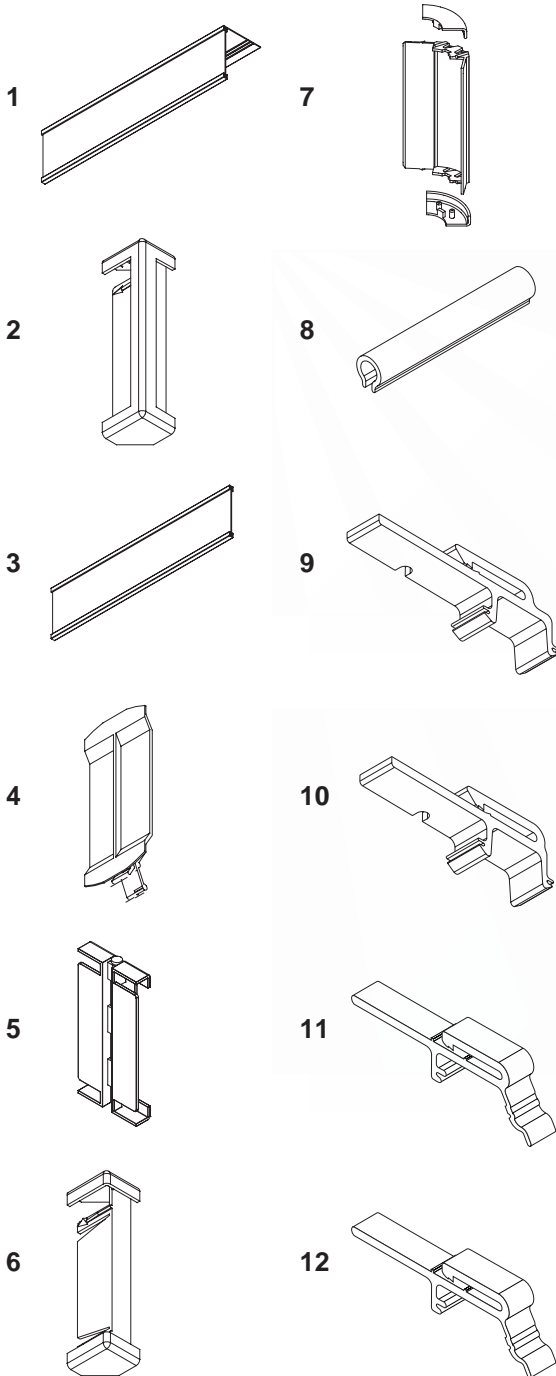

Vertical Blinds Parts and Accessories

Standard Valance Collection & Accessories

PARAMOUNT®, PERMALIGN®,
PERMATRAK™

1. VALANCE/
  MIXED VALANCE
2. VALANCE CORNER CLOSED
3. SHADOW VALANCE/RETURN
4. VALANCE STACKING CLIP
5. BAY WINDOW
  VALANCE HINGE
6. VALANCE CORNER OPEN
7. VALANCE CORNER-ROUND
  W/CAP
8. VALANCE RETURN CLIP

PARAMOUNT

9. VALANCE HANGER (LONG)
10. VALANCE HANGER (SHORT)

PERMALIGN, PERMATRAK

11. VALANCE HANGER (LONG)
12. VALANCE HANGER (SHORT)