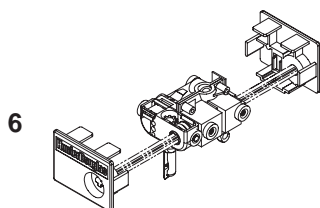

Vertical Blinds Parts and Accessories

End Controls

PARAMOUNT®

1. STANDARD END CONTROL SET
2. PERMATILT END CONTROL SET

PERMALIGN®

3. #6 DIRECT DRIVE END CONTROL SET W/COVER
4. #10 GEAR-REDUCED END CONTROL SET
5. WAND CONTROL ENDCAP SET W/ROD SUPPORT
6. WAND CONTROL ENDCAP SET CENTER
7. SCREW FOR GEAR-REDUCED COVER