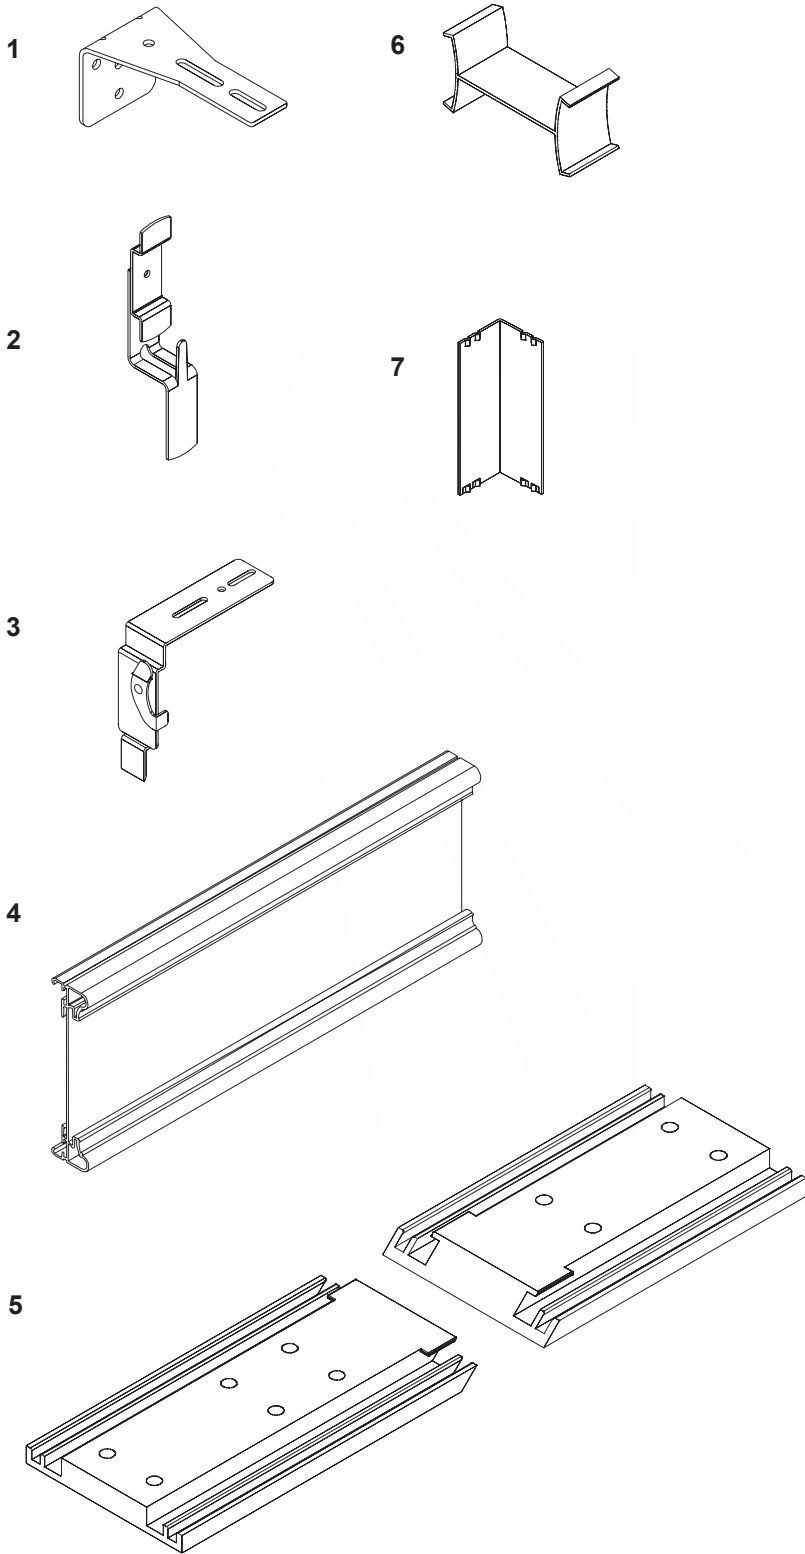

Vertical Blinds Parts and Accessories

Eccenture™ Custom Valance Collection & Accessories

1. OB DELUXE "L" BRACKET
  w/O CLIP
2. DOUBLE VALANCE
  MOUNTING BRACKET
3. SINGLE VALANCE
  MOUNTING BRACKET
4. VALANCE ACCENTS
5. FABRICATION PLATE
6. SHIPPING BRACKET
7. VALANCE CORNER
8. BENDING JIG