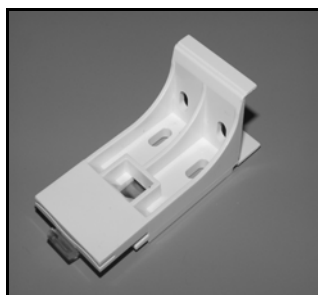

Silhouette® UltraGlide® with Universal Rotator Rail

No. PCN	Description
1a&b.4154767xxx	Clutch/Idler Set with End Caps, Right Control
4154768xxx	Clutch/Idler Set with End Caps, Left Control
2. 4154739000	Lower Cord Connector
3. 2930320xxx	Drop Cord, 2.2 mm, D-20 (colored)
2930320000	Drop Cord, 2.2 mm, D-20 (natural)
4. 4154743xxx	Tassel
5. 4150216785	Universal Rotator Rail
6. 4150010xxx	Headrail – Standard Headrail Size Only
7. 4153090000	Ratchet Limit Assembly
8. 4150144xxx	Bottom Slat – A1, A2, A4, A5, A7, A8 & A11 Fabrics
4150153xxx	Bottom Slat – A3 & A6 Fabrics
4150365xxx	Bottom Slat – A12 Fabric
4150366xxx	Bottom Slat – A13 Fabric
9. 4150128xxx	Bottom Rail
10. 4150084xxx	Bottom Rail End Caps
11. 4150082xxx	Balance Weight
12. 4150083xxx	Weight Clips
13. N/A	Fabrics A1, A2, A3, A4, A5, A6, A7, A8, A11, A12 & A13
14. 4150154785	Polystrip With Tape (Not Shown)

Additional Hardware:

(For pictures & specifics, see Silhouette® UltraGlide® Additional Hardware)

4150241000	Quick Release Installation Bracket
4150121000	Quick Release Installation Bracket Screws
4150104000	2-Pack Quick Release Installation Brackets with Screws
4150105000	3-Pack Quick Release Installation Brackets with Screws

Optional Hardware:

2930230000	Spacer Block
2930340000	Extension Bracket
4150103000	Hold-Down Bracket
4150149000	Back Cover
4150256000	Back Cover Bracket
4150070785	Dust Cover

xxx = 3-digit color code

Silhouette® UltraGlide® Additional Hardware