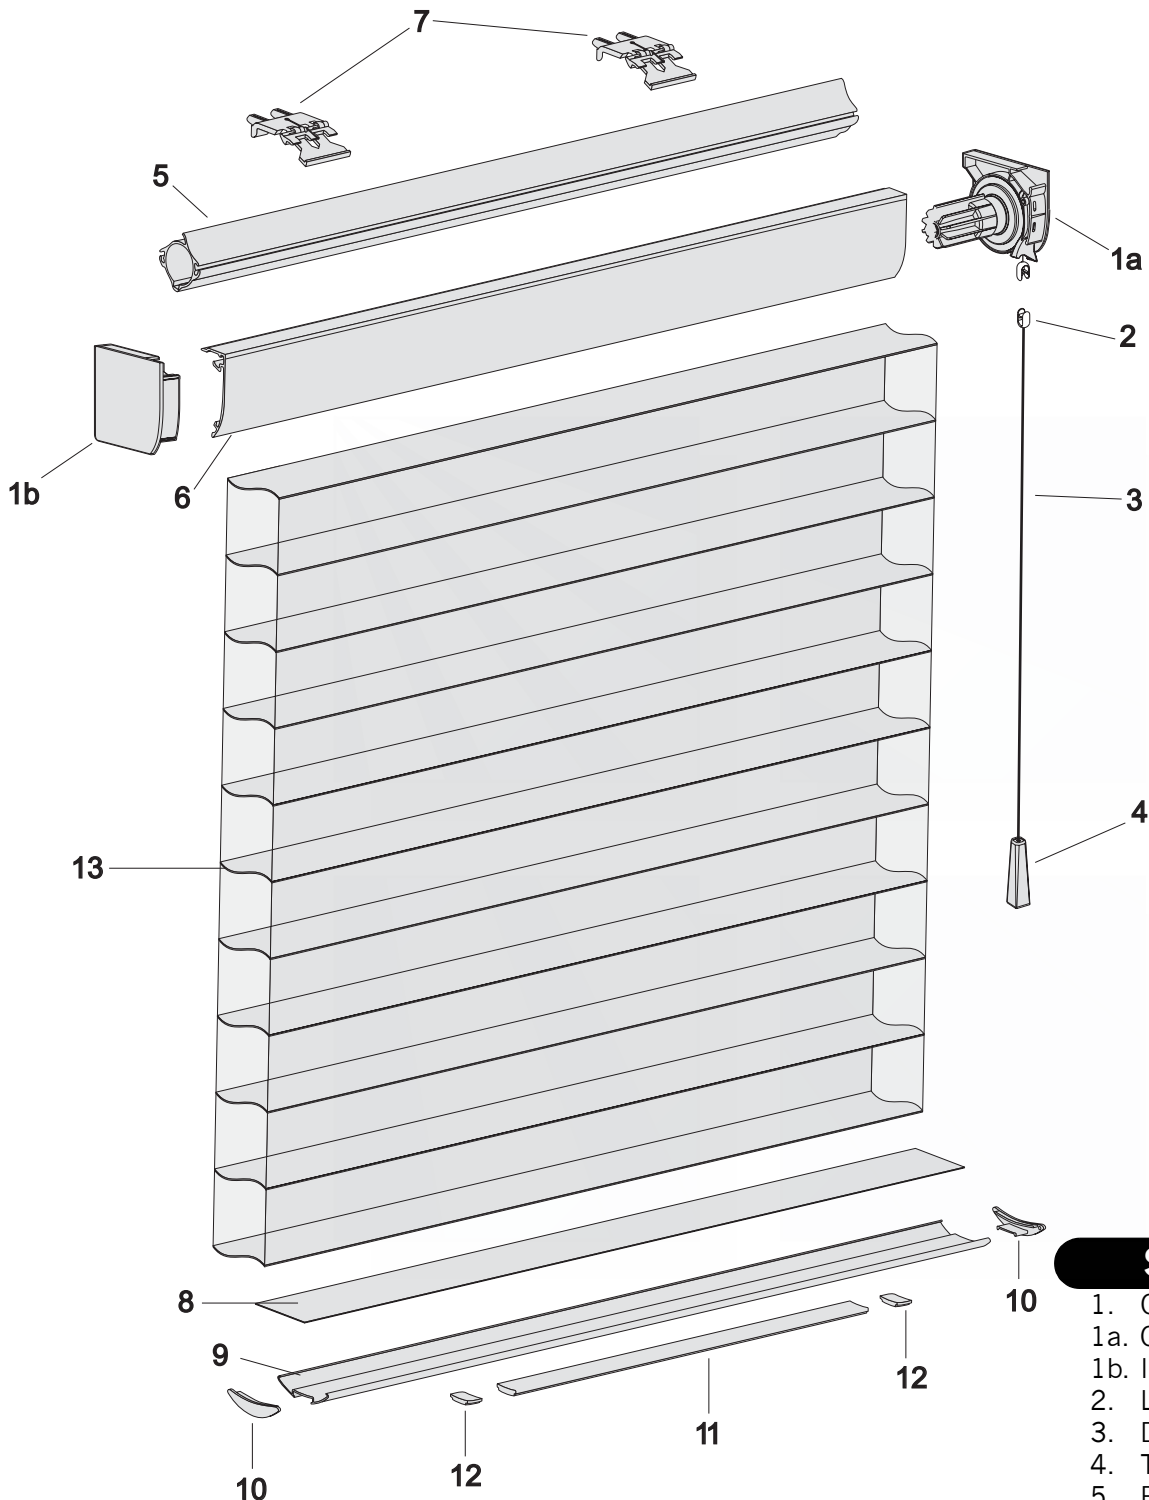

Silhouette® with UltraGlide®*

Standard Parts

1. Clutch/Idler Set with End Caps
- 1a. Clutch with End Cap
- 1b. Idler with End Cap
2. Lower Cord Connector
3. Drop Cord
4. Tassel
5. Rotator Rail
6. Headrail
7. Limit Assemblies
8. Bottom Slat
9. Bottom Rail
10. Bottom Rail End Caps
11. Balance Weight
12. Weight Clips
13. Fabric

* on RR03 System

Silhouette® with UltraGlide®*

No. PCN	Description
1a&b.4154760xxx	Clutch/Idler Set with End Caps, Right Control
4154761xxx	Clutch/Idler Set with End Caps, Left Control
2. 4154739000	Lower Cord Connector
3. 2930320xxx	Drop Cord, 2.2 mm, D-20 (colored)
2930320000	Drop Cord, 2.2 mm, D-20 (natural)
4. 4154743xxx	Tassel
5. 4150187785	Rotator Rail – Standard Headrail Size Only
6. 4150060xxx	Headrail – Standard Headrail Size Only
7. 4150050885	Limit Assemblies – Standard
8. 4150144xxx	Bottom Slat – A1, A2, A4, A5, A7, A8 & A11 Fabrics
4150153xxx	Bottom Slat – A3 & A6 Fabrics
4150365xxx	Bottom Slat – A12 Fabric
4140366xxx	Bottom Slat – A13 Fabric
9. 4150128xxx	Bottom Rail
10. 4150084xxx	Bottom Rail End Caps
11. 4150082xxx	Balance Weight
12. 4150083xxx	Weight Clips
13. N/A	Fabrics A1, A2, A3, A4, A5, A6, A7, A8, A11, A12 & A13
14. 4150154785	Polystrip With Tape (Not Shown)