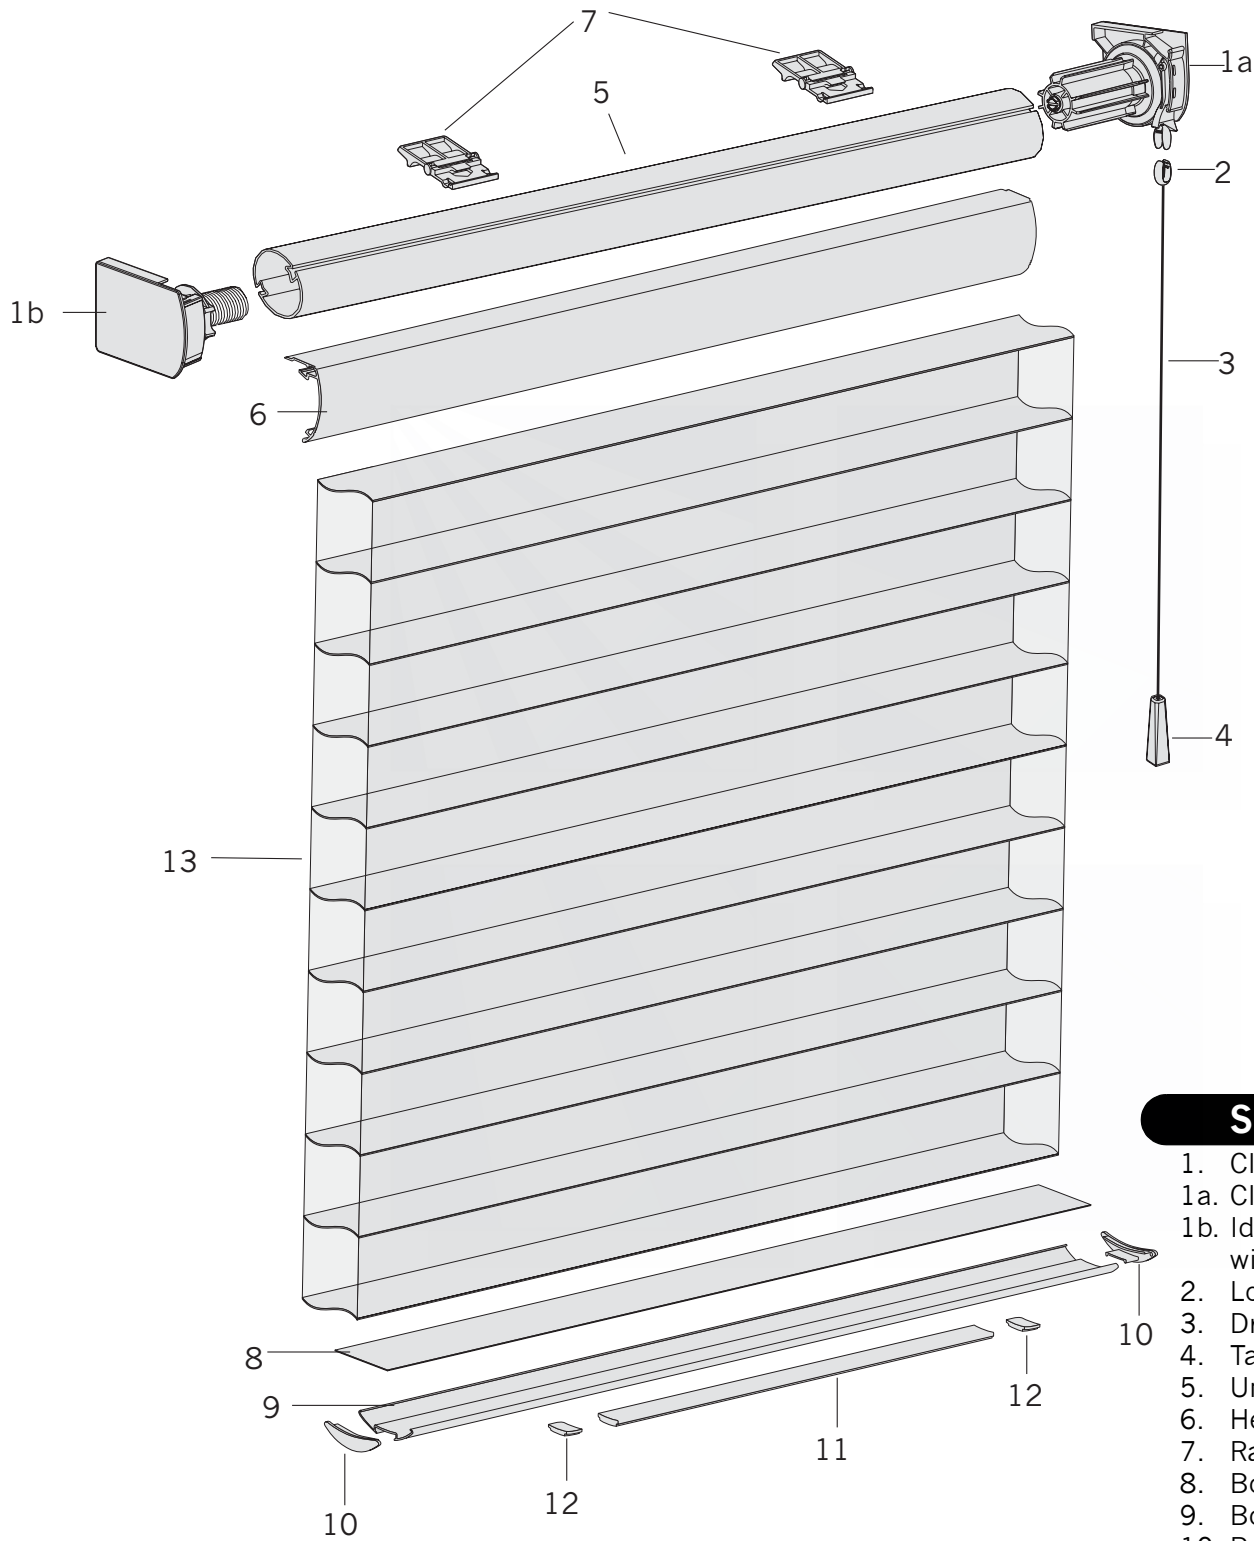

Silhouette® with UltraGlide®*

Standard Parts

1. Clutch/Idler Set with End Caps
- 1a. Clutch with End Cap
- 1b. Idler with End Cap
2. Lower Cord Connector
3. Drop Cord
4. Tassel
5. Rotator Rail
6. Headrail
7. Limit Assemblies
8. Bottom Slat
9. Bottom Rail
10. Bottom Rail End Caps
11. Balance Weight
12. Weight Clips
13. Fabric

* on RR03 System

Silhouette® with UltraGlide®*

No. PCN	Description
1a&b.4154760xxx	Clutch/Idler Set with End Caps, Right Control
4154761xxx	Clutch/Idler Set with End Caps, Left Control
2. 4154739000	Lower Cord Connector
3. 2930320xxx	Drop Cord, 2.2 mm, D-20 (colored)
2930320000	Drop Cord, 2.2 mm, D-20 (natural)
4. 4154743xxx	Tassel
5. 4150187785	Rotator Rail – Standard Headrail Size Only
6. 4150060xxx	Headrail – Standard Headrail Size Only
7. 4150050885	Limit Assemblies – Standard
8. 4150144xxx	Bottom Slat – A1, A2, A4, A5, A7, A8 & A11 Fabrics
4150153xxx	Bottom Slat – A3 & A6 Fabrics
4150365xxx	Bottom Slat – A12 Fabric
4140366xxx	Bottom Slat – A13 Fabric
9. 4150128xxx	Bottom Rail
10. 4150084xxx	Bottom Rail End Caps
11. 4150082xxx	Balance Weight
12. 4150083xxx	Weight Clips
13. N/A	Fabrics A1, A2, A3, A4, A5, A6, A7, A8, A11, A12 & A13
14. 4150154785	Polystrip With Tape (Not Shown)

Additional Hardware:

(For pictures & specifics, see Silhouette® UltraGlide® Additional Hardware)

4150241000	Quick Release Installation Bracket
4150121000	Quick Release Installation Bracket Screws
4150104000	2-Pack Quick Release Installation Brackets with Screws
4150105000	3-Pack Quick Release Installation Brackets with Screws

Silhouette® UltraGlide® with Universal Rotator Rail

Standard Parts

1. Clutch Assembly
- 1a. Clutch with End Cap
- 1b. Idler/Limit Assembly with End Cap
2. Lower Cord Connector
3. Drop Cord
4. Tassel
5. Universal Rotator Rail
6. Headrail
7. Ratchet Limit Assembly
8. Bottom Slat
9. Bottom Rail
10. Bottom Rail End Caps
11. Balance Weight
12. Weight Clips
13. Fabric