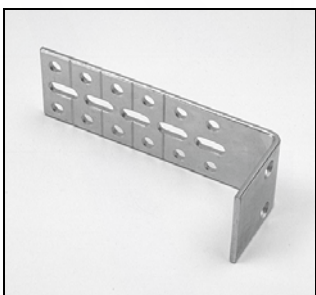

Additional Hardware:

(For pictures & specifics, see Silhouette® UltraGlide® Additional Hardware)

4150241000	Quick Release Installation Bracket
4150121000	Quick Release Installation Bracket Screws
4150104000	2-Pack Quick Release Installation Brackets with Screws
4150105000	3-Pack Quick Release Installation Brackets with Screws

Optional Hardware:

2930230000	Spacer Block
2930340000	Extension Bracket
4150103000	Hold-Down Bracket
4150149000	Back Cover
4150256000	Back Cover Bracket
4150070785	Dust Cover

xxx = 3-digit color code

Silhouette® UltraGlide® Additional Hardware

Quick Release
Installation Bracket
PCN 4150241000

Quick Release
Installation Bracket Screws
PCN 4150121000

Quick Release
Installation Brackets - 2 pack
PCN 4150104000

Quick Release
Installation Brackets - 3 pack
PCN 4150105000

Optional Hardware

Spacer Block
PCN 2930230000

Extension Bracket
PCN 2930340000

Hold-Down Bracket
PCN 4150103000

Back Cover
PCN 4150149000

Back Cover Bracket
PCN 4150256000

Dust Cover
PCN 4150070785

Silhouette® UltraGlide® Additional Hardware