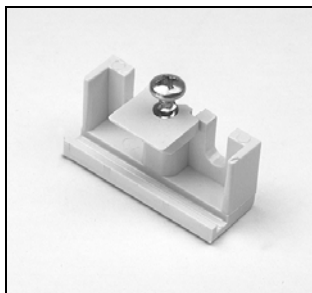

EasyView® Center Bracket 3/8"
PCN 2950072000