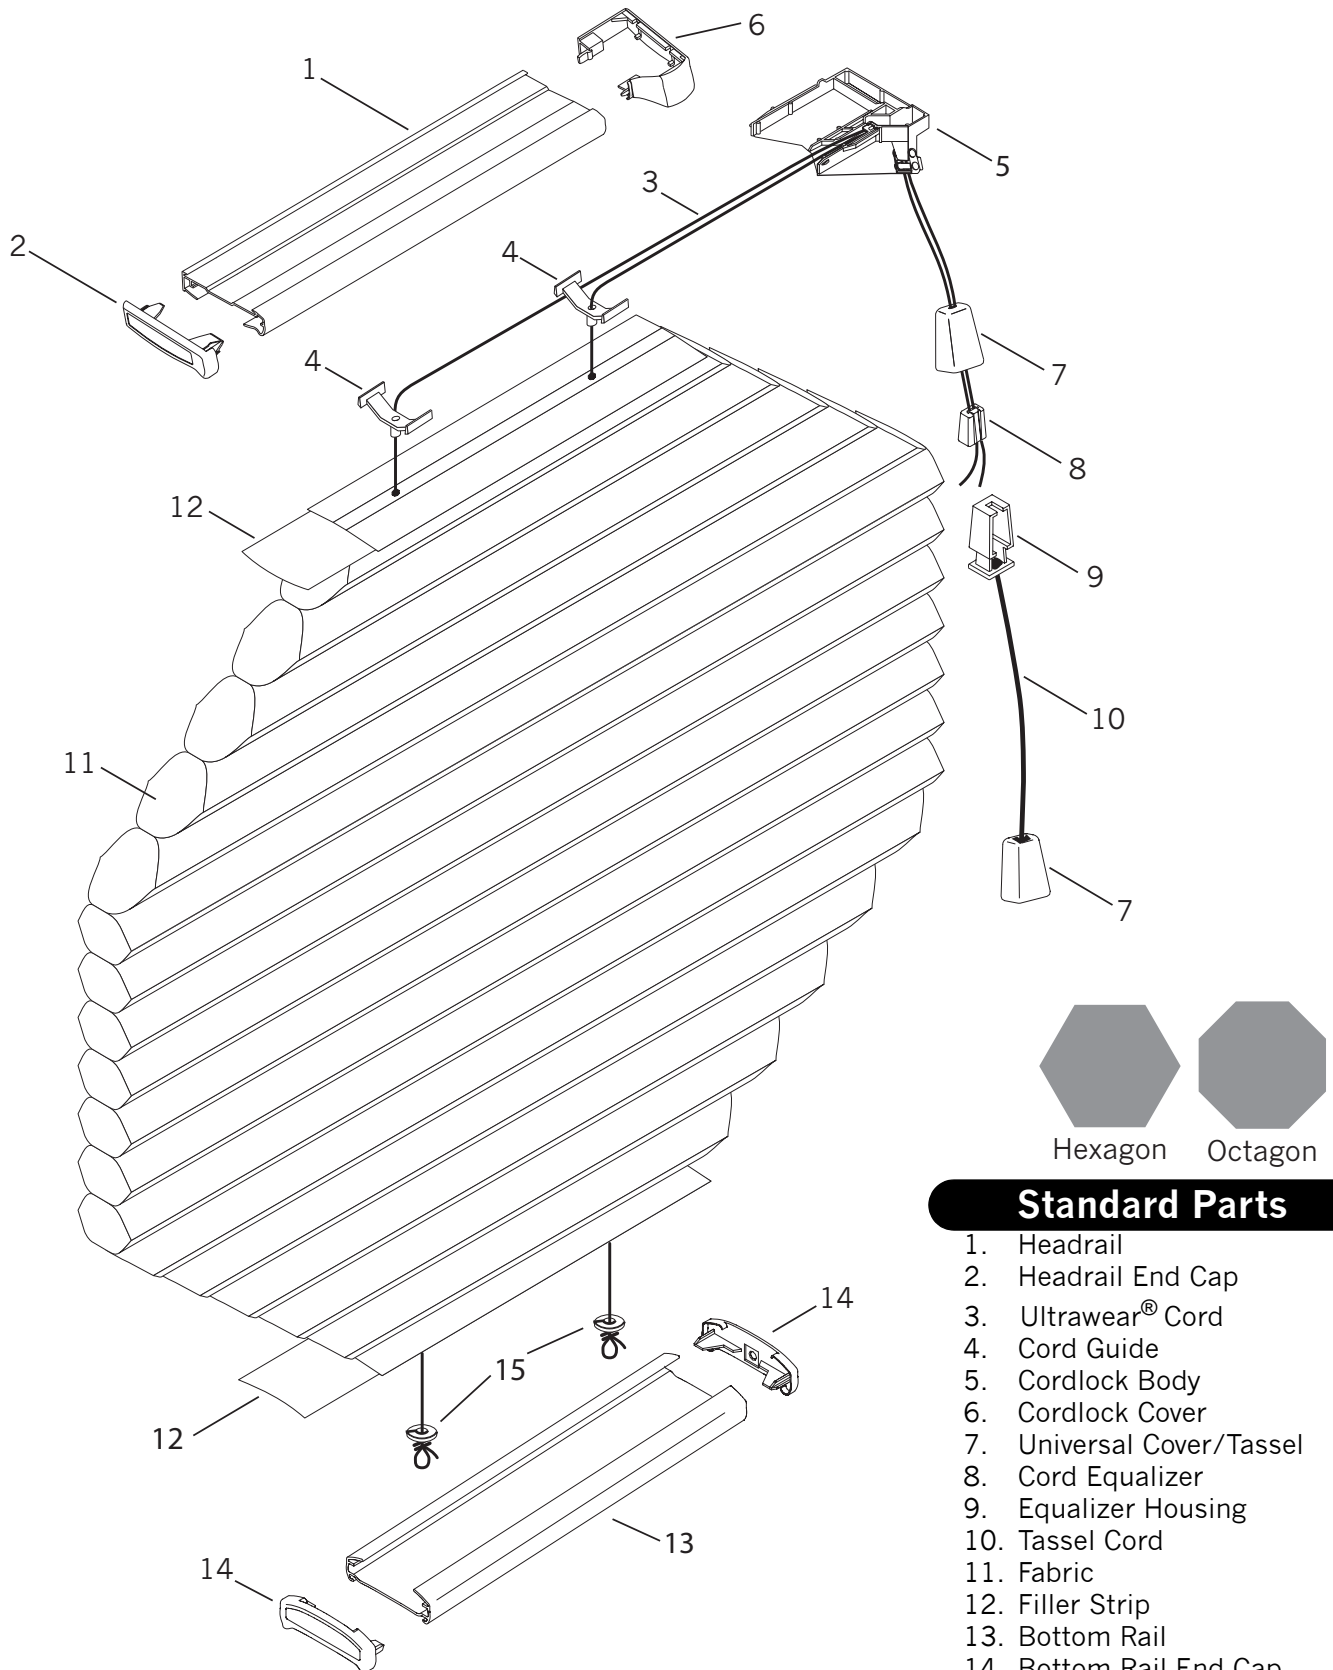

Duette® Octagon-Hexagon

Standard Parts

1. Headrail
2. Headrail End Cap
3. Ultrawear® Cord
4. Cord Guide
5. Cordlock Body
6. Cordlock Cover
7. Universal Cover/Tassel
8. Cord Equalizer
9. Equalizer Housing
10. Tassel Cord
11. Fabric
12. Filler Strip
13. Bottom Rail
14. Bottom Rail End Cap
15. Washer