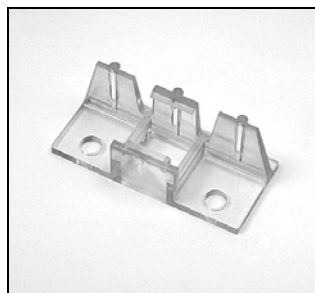

Wall Mount Bracket 3/4", 1/2"
PCN 2980051000