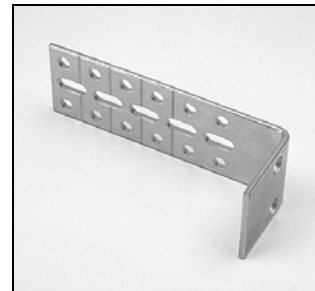

EasyView® Arch Trim  
PCN 2980357xxx

Optional Extension Pole for EasyView®  
PCN 2995840000

Swivel Bracket 3/8"  
PCN 2250071xxx

Swivel Bracket 3/4"  
PCN 2270071xxx

3/8", 1/2" End Mount Bracket Kit  
PCN 2980338000

# Duette® Specialty Shapes Additional Hardware

Large Head Screws  
PCN 2980203000

Mounting Screws 6X1.5  
PCN 2980153000

Spacer Block  
PCN 2930230000

Extension Bracket  
PCN 2930340000

Hold-Down Brackets 3/8", 1/2"  
PCN 5007311000

Hold-Down Brackets 3/4"  
PCN 5007312000

Duette® Disc Arch Cover  
PCN 2280611000

Duette® Disc Quarter Circle  
Cover  
PCN 2280612000

Applause® Disc Arch Cover  
(for all Circles)  
PCN 2980247000

EasyView® Arch Trim Screws  
PCN 2981201000