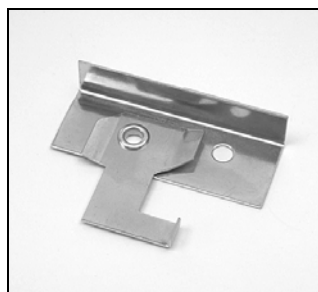

# Duette® Specialty Shapes Additional Hardware

Installation Bracket 3/8", 1/2"  
PCN 2950062000

Installation Bracket 3/4"  
PCN 2970061000

EasyView® Center Bracket 3/8"  
PCN 2950072000

EasyView® Center Bracket 3/4"  
PCN 2970072000

EasyView® Arch Trim  
PCN 2980357xxx

Optional Extension Pole for EasyView®  
PCN 2995840000

Swivel Bracket 3/8"  
PCN 2250071xxx

Swivel Bracket 3/4"  
PCN 2270071xxx

3/8", 1/2" End Mount Bracket Kit  
PCN 2980338000