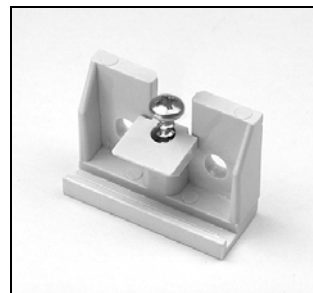

# Duette® Specialty Shapes Additional Hardware

Installation Bracket 3/8", 1/2"  
PCN 2950062000

Installation Bracket 3/4"  
PCN 2970061000

EasyView® Center Bracket 3/8"  
PCN 2950072000

EasyView® Center Bracket 3/4"  
PCN 2970072000

EasyView® Arch Trim  
PCN 2980357xxx

Optional Extension Pole for EasyView®  
PCN 2995840000

Swivel Bracket 3/8"  
PCN 2250071xxx

Swivel Bracket 3/4"  
PCN 2270071xxx

3/8", 1/2" End Mount Bracket Kit  
PCN 2980338000