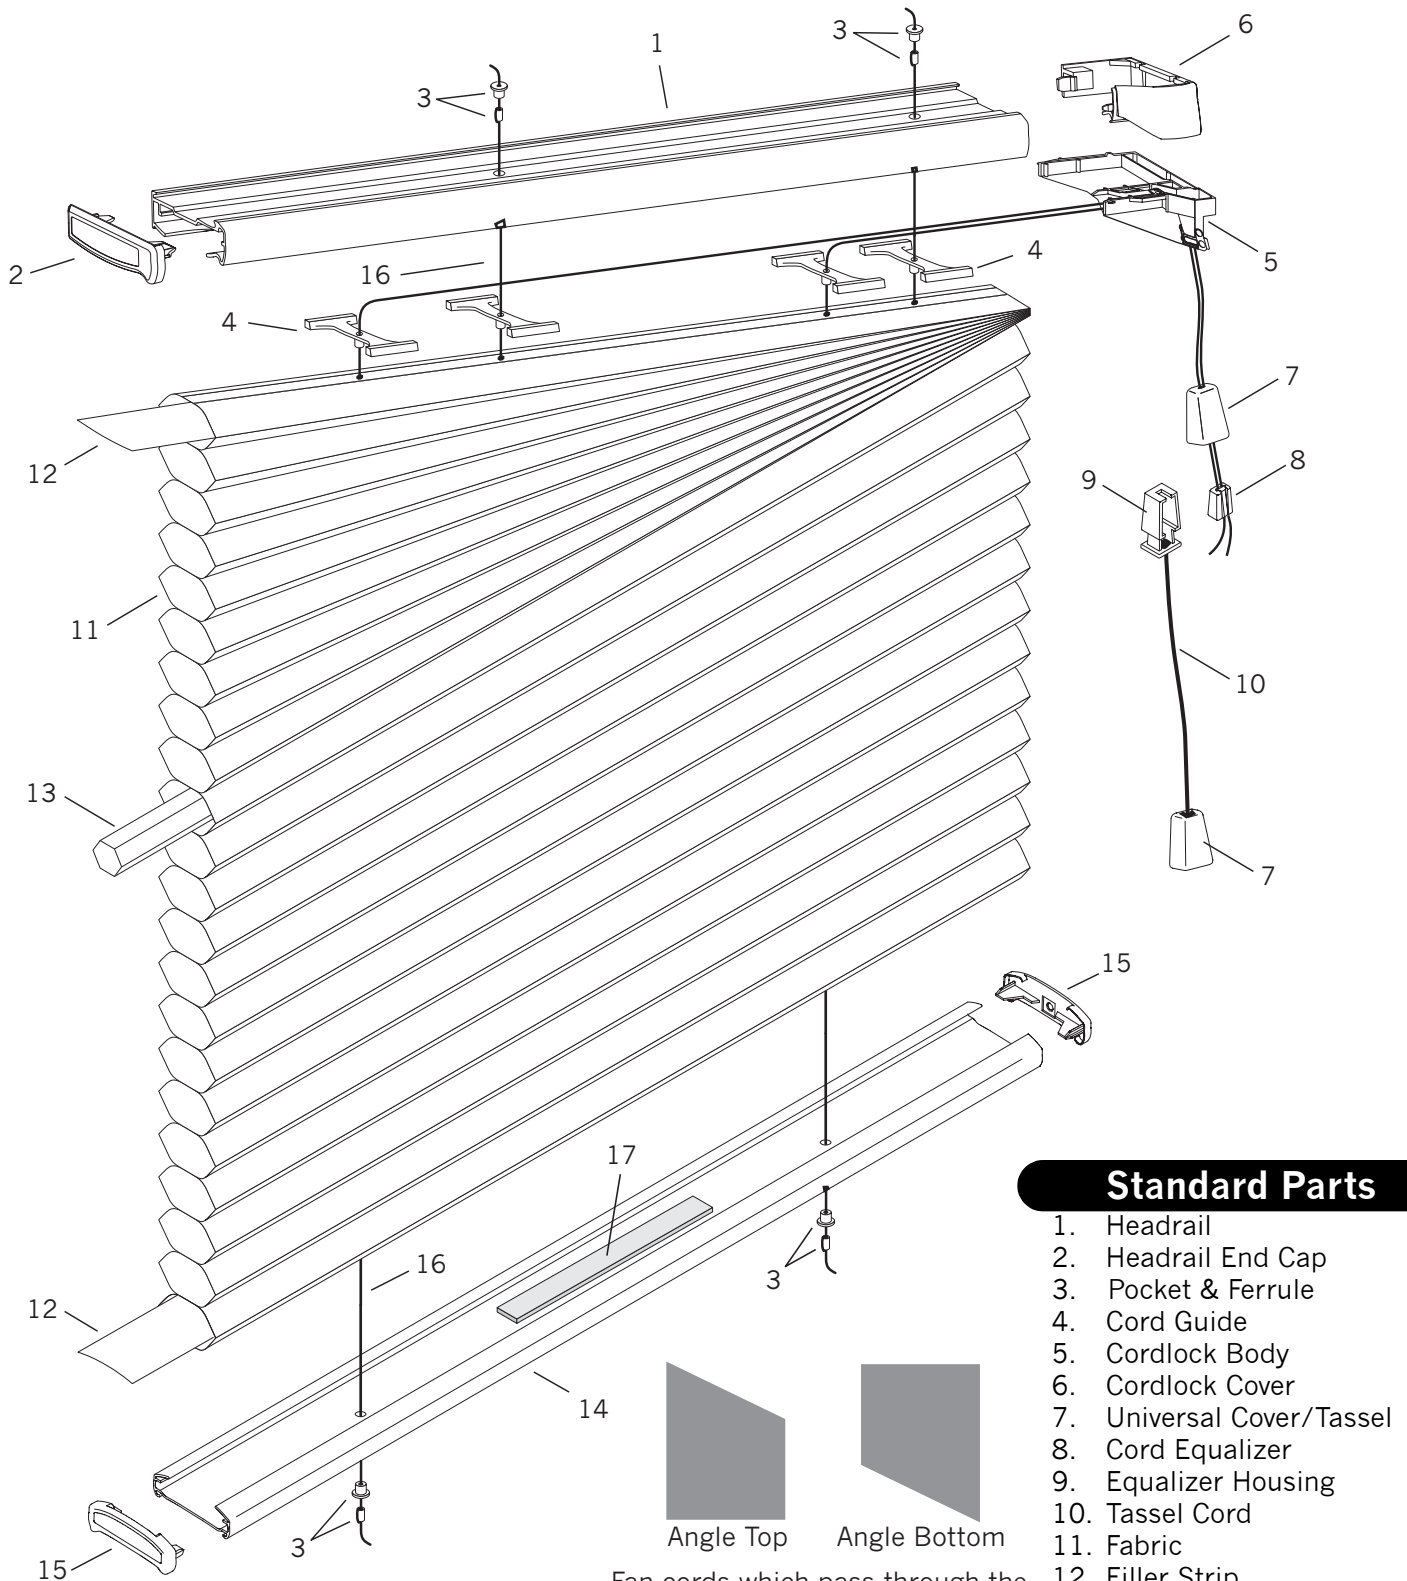

Duette® Angle Top

Standard Parts

1. Headrail
2. Headrail End Cap
3. Pocket & Ferrule
4. Cord Guide
5. Cordlock Body
6. Cordlock Cover
7. Universal Cover/Tassel
8. Cord Equalizer
9. Equalizer Housing
10. Tassel Cord
11. Fabric
12. Filler Strip
13. Acrylic Rod
14. Bottom Rail
15. Bottom Rail End Cap
16. Ultrawear® Cord
17. Rail Weight*

Fan cords which pass through the headrail are tied off with washers (not shown) at the acrylic rod (13).