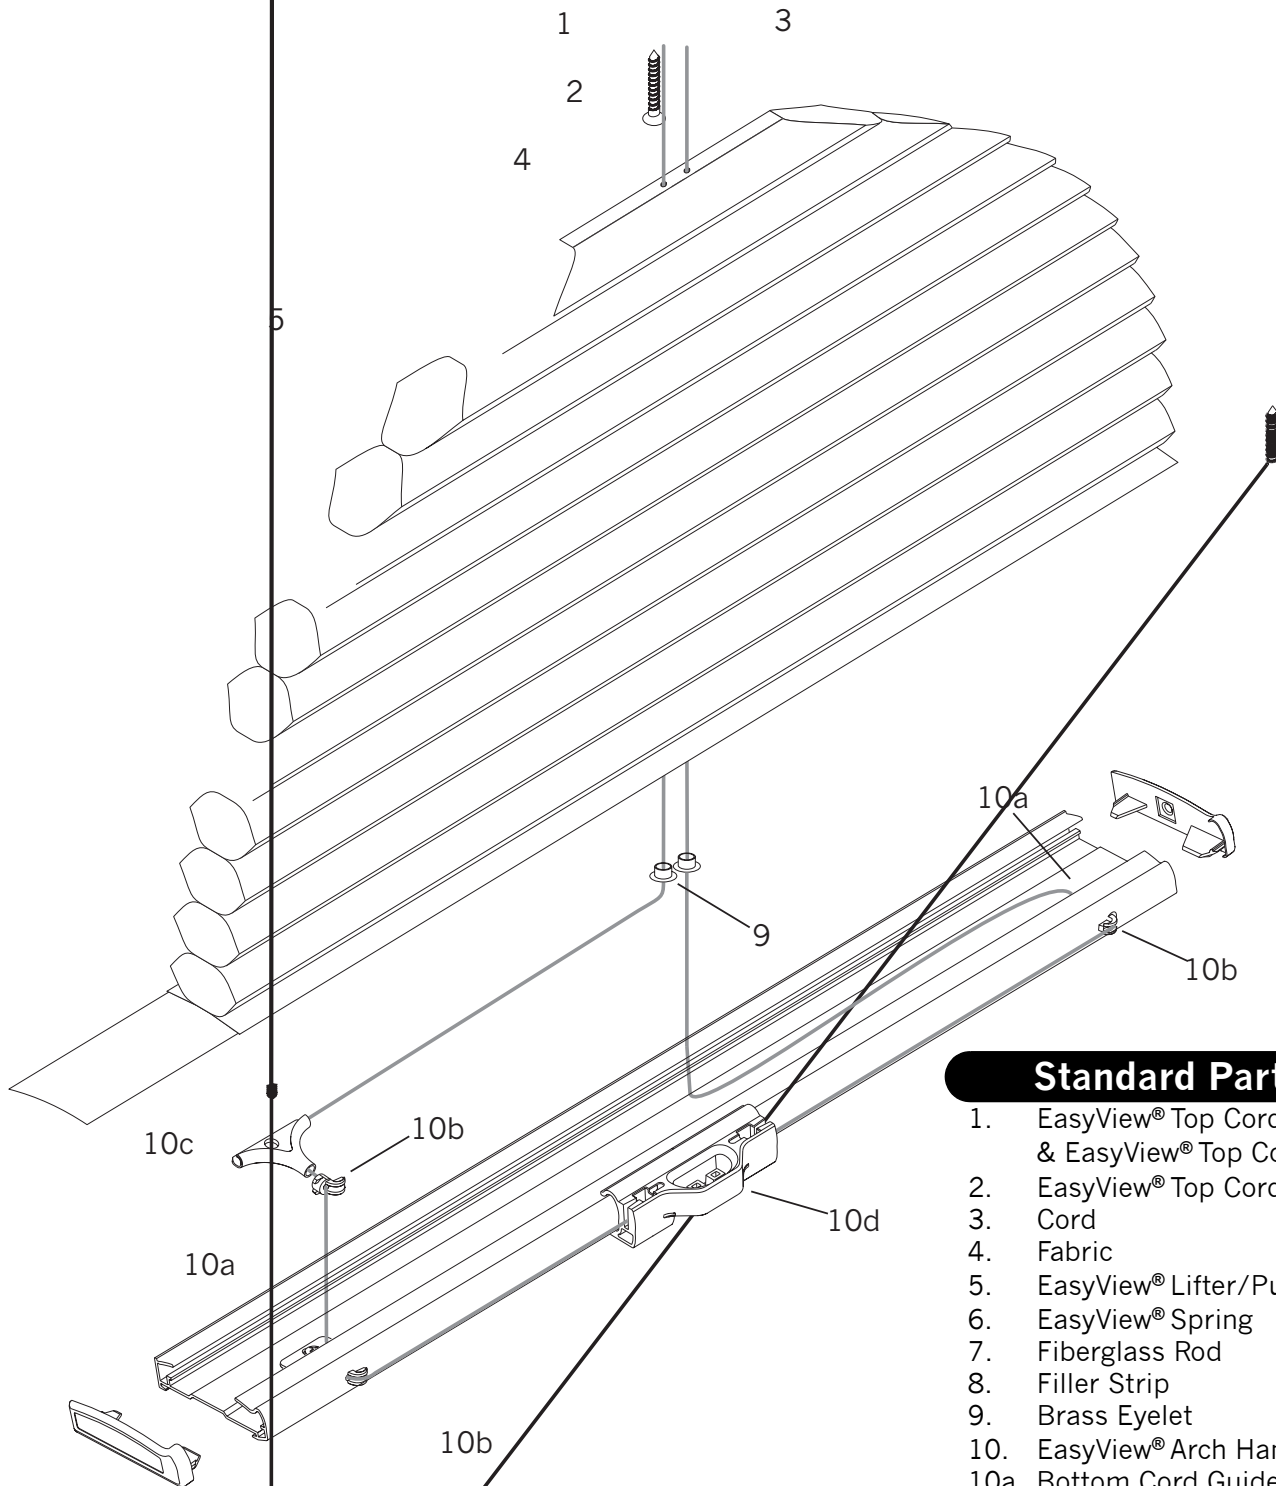

## Standard Parts

1. EasyView® Top Cord Guide & EasyView® Top Cord Guide Support
2. EasyView® Top Cord Guide Screw
3. Cord
4. Fabric
5. EasyView® Lifter/Pulley Set
6. EasyView® Spring
7. Fiberglass Rod
8. Filler Strip
9. Brass Eyelet
10. EasyView® Arch Handle Assembly
- 10a. Bottom Cord Guide
- 10b. Cord Spout
- 10c. Screw
- 10d. Handle
11. Headrail
12. Headrail End Cap
13. Arch Trim Strip
14. Arch Trim Screw

# Duette® EasyView® Arch

<b>No.</b>	<b>PCN</b>	<b>Description</b>
1.	2980327000	EasyView® Top Cord Guide
	2981328000	EasyView® Top Cord Guide Support
2.	2980322000	EasyView® Top Cord Guide Screw
3.	2671000000	0.9 mm Cord
4.	N/A	Fabric ( 3/8", 1/2", 3/4" & Opaque or Semi-Opaque)
5.	2980317000	EasyView® Lifter/Pulley Set
6.	2980321000	EasyView® Spring
7.	2980328000	Fiberglass Rod
8.	2954000000	Filler Strip ( 3/8" & 1/2")
	2974000000	Filler Strip ( 3/4")
9.	2980037000	Brass Eyelet
10.	2281363000	EasyView® Arch Handle Assembly
10a.		Bottom Cord Guide
10b.		Cord Spout
10c.		Screw, #6 x 1/4
10d.		Handle
11.	2250010xxx	Headrail ( 3/8" & 1/2")
	2270010XXX	Headrail ( 3/4")
12.	2250025XXX	Headrail End Cap, RH ( 3/8" & 1/2")
	2250035XXX	Headrail End Cap, LH ( 3/8" & 1/2")
	2270025XXX	Headrail End Cap, RH ( 3/4")
	2270035XXX	Headrail End Cap, LH ( 3/4")
13.	2280364320	Arch Trim Strip – Rich Cream
	2280364661	Arch Trim Strip – White Tiara
14.	2981201000	Arch Trim Screw