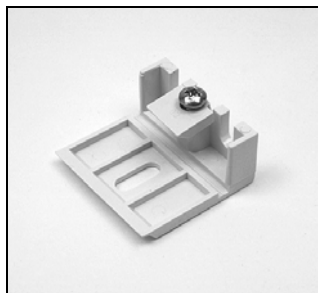

Duette® Specialty Shapes Additional Hardware

Installation Bracket 3/8", 1/2"
PCN 2950062000