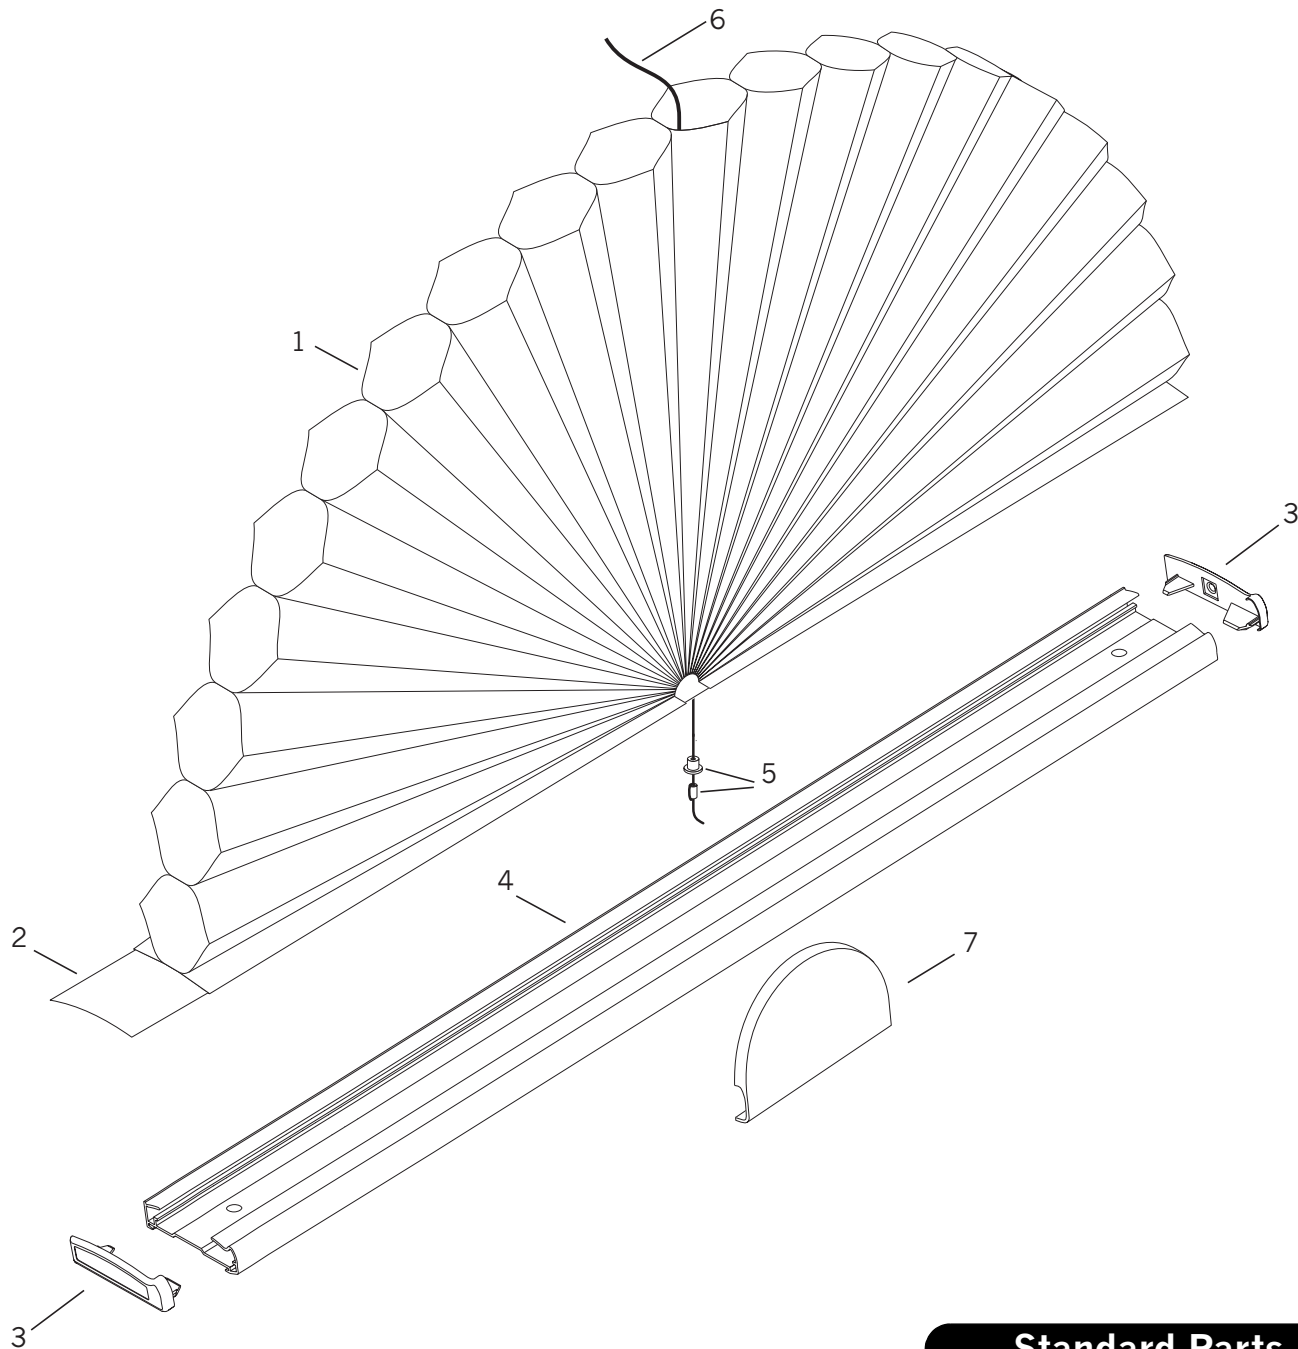

Duette® Arch

Standard Parts

1. Fabric
2. Filler Strip
3. Headrail End Cap
4. Headrail
5. Pocket & Ferrule
6. Support Cord
7. Duette® Disc Arch Cover

Duette® Arch

No.	PCN	Description
1.	N/A	Fabric (3/8", 1/2", 3/4", Double & Triple Honeycomb)
2.	2954000000	Filler Strip (3/8")
	3200090885	Filler Strip (1/2")
	2974000000	Filler Strip (3/4")
3.	2250025xxx	Headrail End Cap RH (3/8" & 1/2")
	2250035xxx	Headrail End Cap LH (3/8" & 1/2")
	2270025xxx	Headrail End Cap RH (3/4", Double & Triple Honeycomb)
	2270035xxx	Headrail End Cap LH (3/4", Double & Triple Honeycomb)
4.	2250010xxx	Headrail (3/8" & 1/2")
	2270010xxx	Headrail (3/4", Double & Triple Honeycomb)
5.	3200155xxx	Pocket & Ferrule
6.	5009085000	1.2 mm Support Cord (arches over 48" wide)
7.	2280611000	Duette® Disc Arch Cover

* Double and Triple Honeycomb available as perfect arches only

Additional Hardware:

(For pictures & specifics, see Duette® Specialty Shapes Additional Hardware)

2950062000	Installation Bracket (3/8" & 1/2")
2970061000	Installation Bracket (3/4")
2250071XXX	Swivel Bracket (3/8")
2270071XXX	Swivel Bracket (3/4")
2980338000	End Mount Bracket Kit (3/8" & 1/2")
2980350000	End Mount Bracket Kit (3/4")
2980033000	Wall Mount Bracket (3/8" & 1/2")
2980051000	Wall Mount Bracket (3/4")
2980039000	Arch Support Clip
2980174000	Arch Support Hook

xxx = 3-digit color code