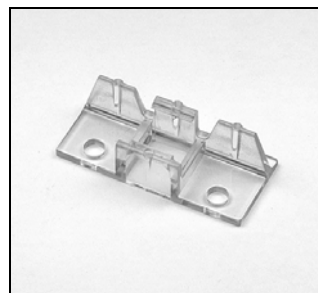

Wall Mount Bracket 3/8"
PCN 2980033000