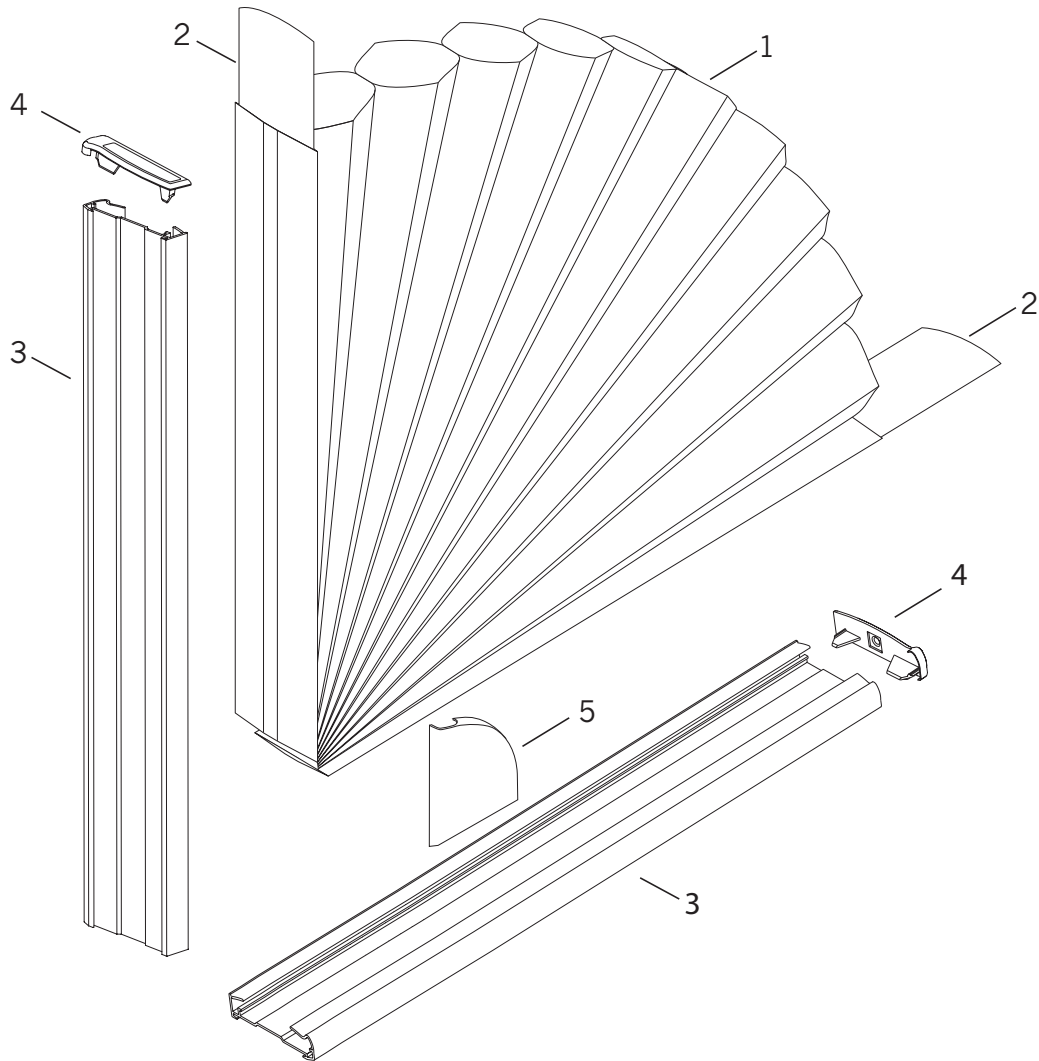

Duette® Circle

No.	PCN	Description
1.	N/A	Fabric (3/8", 1/2", 3/4" & Triple Honeycomb)
2.	5009085000	1.2 mm Cord
3.	2980247000	Applause® Disc Arch Cover
4.	2981136000	Wire Saddle

Additional Hardware:

(For pictures & specifics, see Duette® Specialty Shapes Additional Hardware)

2980039000 Arch Support Clip

xxx = 3-digit color code

Duette® Quarter Circle

Standard Parts

1. Fabric
2. Filler Strip
3. Headrail
4. Headrail End Cap

Optional:

5. Duette® Disc Quarter Circle Cover