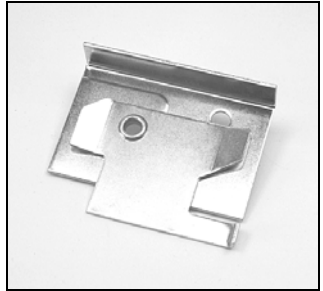

Additional Hardware:

(For pictures & specifics, see Duette® Cordlock Additional Hardware)

2950062000	Installation Bracket (3/8" & 1/2")
2970061000	Installation Bracket (3/4")
2250071XXX	Swivel Bracket (3/8" & 1/2")
2270071XXX	Swivel Bracket (3/4")
2930230000	Spacer Block
2930340000	Extension Bracket
2980338000	End Mount Bracket Kit (3/8" & 1/2")
2980350000	End Mount Bracket Kit (3/4")
2980033000	Wall Mount Bracket (3/8" & 1/2")
2980051000	Wall Mount Bracket (3/4")
5007311000	Hold-Down Bracket (3/8" & 1/2")
5007312000	Hold-Down Bracket (3/4")

xxx = 3-digit color code

Duette® Cordlock Additional Hardware

Installation Bracket 3/8", 1/2"
PCN 2950062000

Installation Bracket 3/4"
PCN 2970061000

Swivel Bracket 3/8"
PCN 2250071xxx
(Available in colors 765 & 785)

Swivel Bracket 3/4"
PCN 2270071xxx
(Available in colors 765 & 785)

Spacer Block
PCN 2930230000

Extension Bracket
PCN 2930340000

3/8", 1/2" End Mount Bracket Kit
PCN 2980338000

3/4" End Mount Bracket Kit
PCN 2980350000