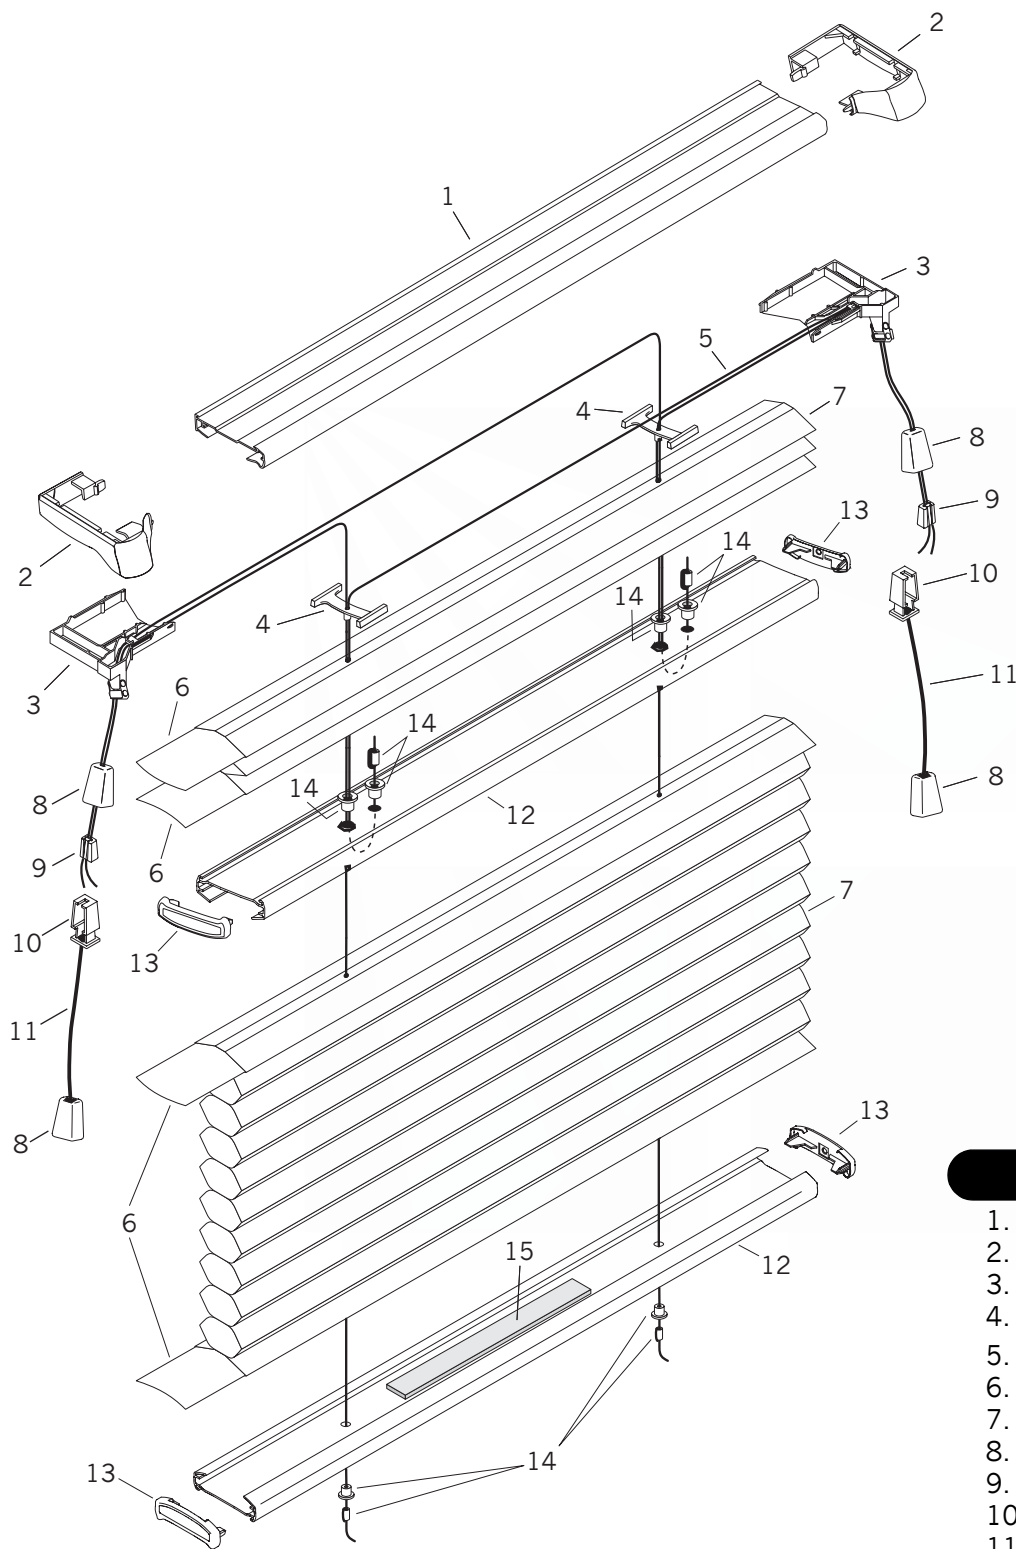

Duette® Cordlock Top-Down/Bottom-Up

Standard Parts

1. Headrail
2. Cordlock Cover
3. Cordlock Body
4. Cord Guide
5. Ultrawear® Cord
6. Filler Strip
7. Fabric
8. Universal Cover/Tassel
9. Cord Equalizer
10. Equalizer Housing
11. Tassel Cord
12. Bottom Rail
13. Bottom Rail End Cap
14. Pocket & Ferrule
15. Rail Weight*