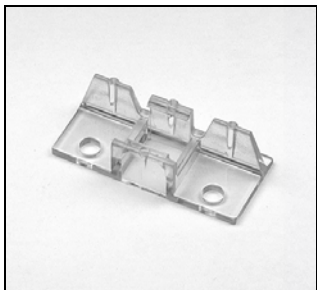

Swivel Bracket 3/4"
PCN 2270071xxx
(Available in colors 765 & 785)

Spacer Block
PCN 2930230000

Extension Bracket
PCN 2930340000

3/8", 1/2" End Mount Bracket Kit
PCN 2980338000

3/4" End Mount Bracket Kit
PCN 2980350000