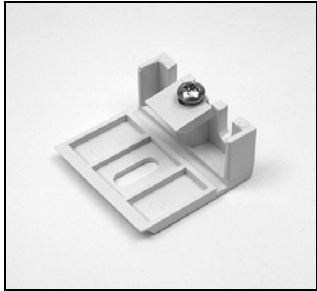

Duette® Cordlock Additional Hardware

Installation Bracket 3/8", 1/2"
PCN 2950062000