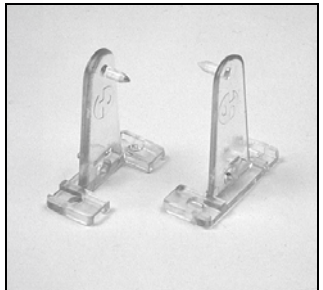

Additional Hardware:

(For pictures & specifics, see Duette® Cordlock Additional Hardware)

2950062000	Installation Bracket (3/8" & 1/2")
2970061000	Installation Bracket (3/4")
2250071XXX	Swivel Bracket (3/8" & 1/2")
2270071XXX	Swivel Bracket (3/4")
2930230000	Spacer Block
2930340000	Extension Bracket
2980338000	End Mount Bracket Kit (3/8" & 1/2")
2980350000	End Mount Bracket Kit (3/4")
2980033000	Wall Mount Bracket (3/8" & 1/2")
2980051000	Wall Mount Bracket (3/4")
5007311000	Hold-Down Bracket (3/8" & 1/2")
5007312000	Hold-Down Bracket (3/4")

xxx = 3-digit color code

Duette® Cordlock Additional Hardware

Installation Bracket 3/8", 1/2"
PCN 2950062000

Installation Bracket 3/4"
PCN 2970061000

Swivel Bracket 3/8"
PCN 2250071xxx
(Available in colors 765 & 785)

Swivel Bracket 3/4"
PCN 2270071xxx
(Available in colors 765 & 785)

Spacer Block
PCN 2930230000

Extension Bracket
PCN 2930340000

3/8", 1/2" End Mount Bracket Kit
PCN 2980338000

3/4" End Mount Bracket Kit
PCN 2980350000

Wall Mount Bracket 3/8", 1/2"
PCN 2980033000

Wall Mount Bracket 3/4"
PCN 2980051000

Hold-Down Brackets 3/8", 1/2"
PCN 5007311000

Hold-Down Brackets 3/4"
PCN 5007312000

Mounting Screws 6X1.5
PCN 2980153000