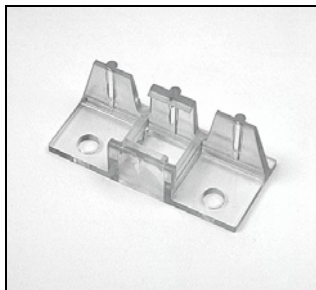

Wall Mount Bracket 3/4"
PCN 2980051000