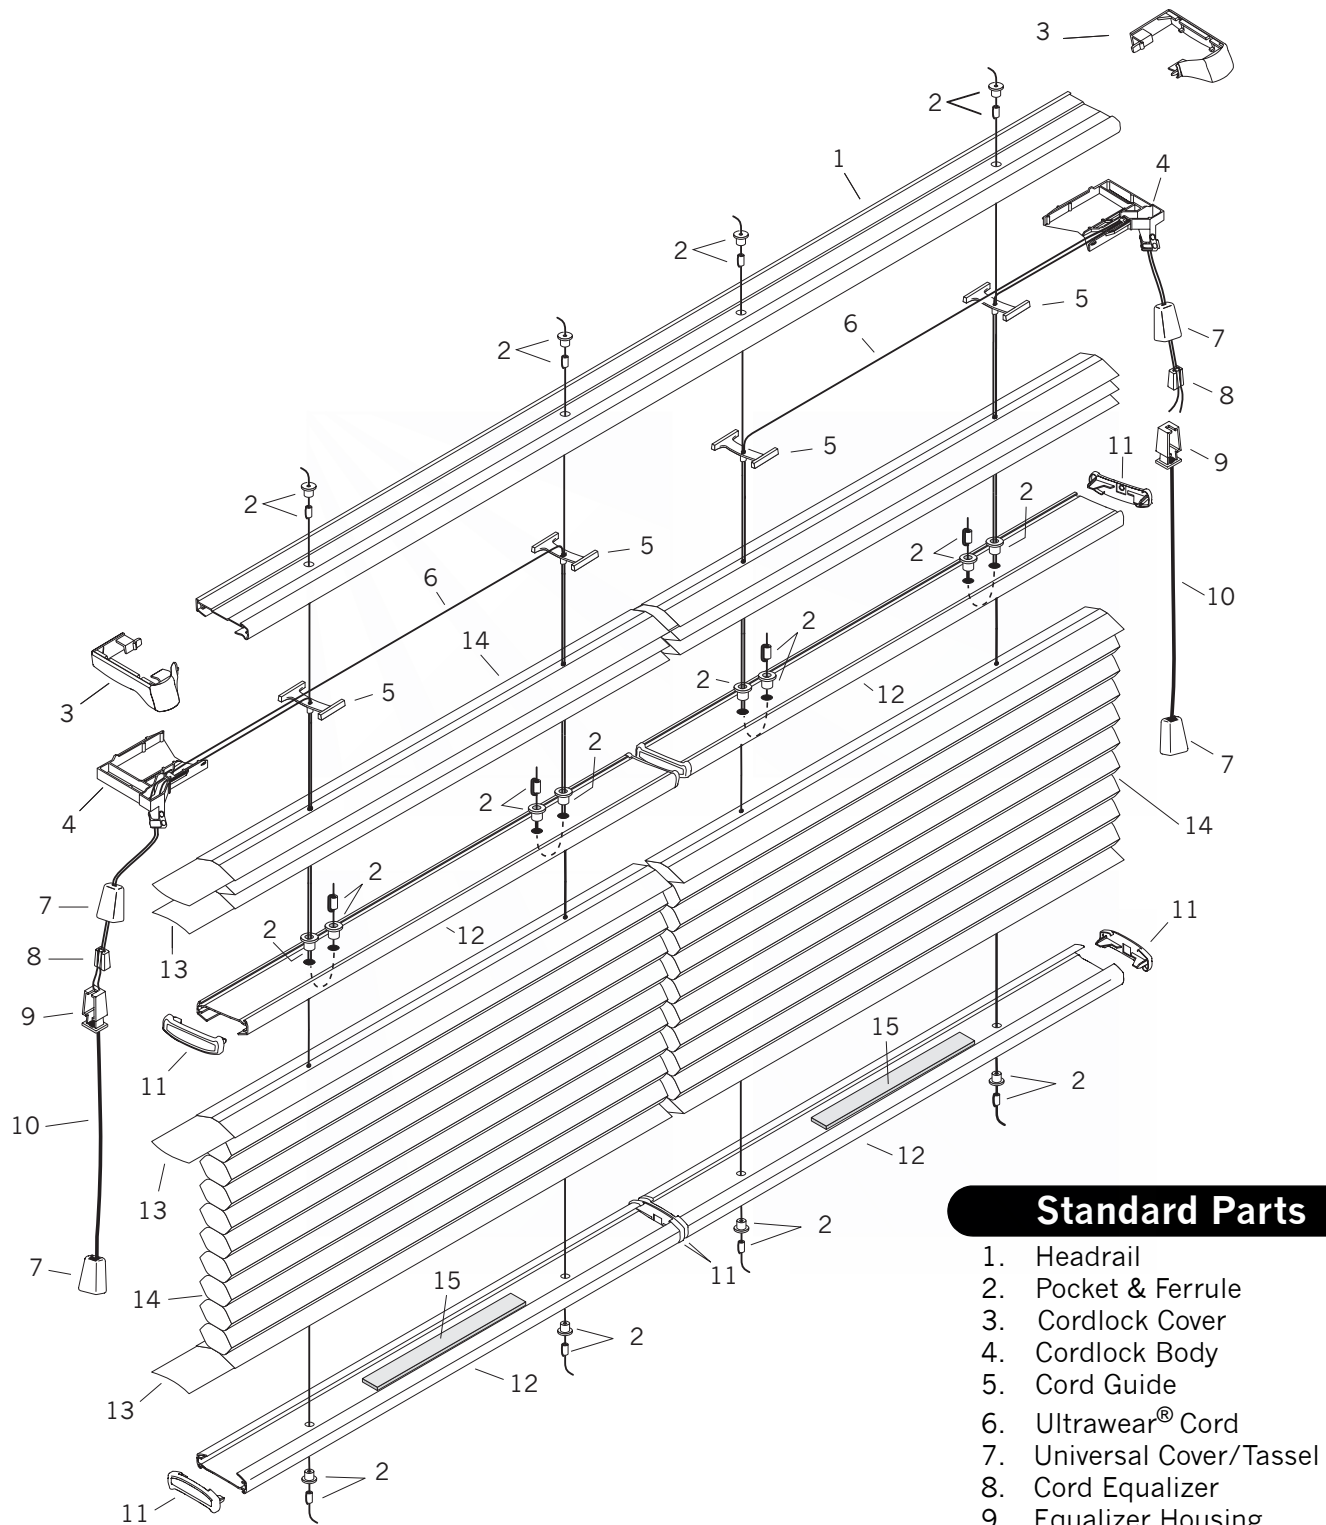

Duette® Cordlock Two-On-One Headrail Top-Down

Standard Parts

1. Headrail
2. Pocket & Ferrule
3. Cordlock Cover
4. Cordlock Body
5. Cord Guide
6. Ultrawear® Cord
7. Universal Cover/Tassel
8. Cord Equalizer
9. Equalizer Housing
10. Tassel Cord
11. Bottom Rail End Cap
12. Bottom Rail
13. Filler Strip
14. Fabric
15. Rail Weight*