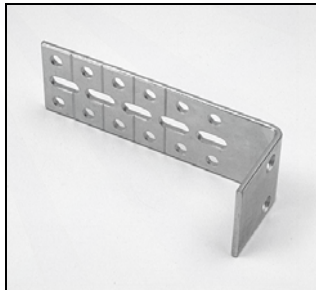

Additional Hardware:

(For pictures & specifics, see Duette® Cordlock Additional Hardware)

2950062000	Installation Bracket (3/8" & 1/2")
2970061000	Installation Bracket (3/4")
2250071XXX	Swivel Bracket (3/8" & 1/2")
2270071XXX	Swivel Bracket (3/4")
2930230000	Spacer Block
2930340000	Extension Bracket
2980338000	End Mount Bracket Kit (3/8" & 1/2")
2980350000	End Mount Bracket Kit (3/4")
2980033000	Wall Mount Bracket (3/8" & 1/2")
2980051000	Wall Mount Bracket (3/4")
5007311000	Hold-Down Bracket (3/8" & 1/2")
5007312000	Hold-Down Bracket (3/4")

xxx = 3-digit color code

Duette® Cordlock Additional Hardware

Installation Bracket 3/8", 1/2"
PCN 2950062000

Installation Bracket 3/4"
PCN 2970061000

Swivel Bracket 3/8"
PCN 2250071xxx
(Available in colors 765 & 785)

Swivel Bracket 3/4"
PCN 2270071xxx
(Available in colors 765 & 785)

Spacer Block
PCN 2930230000

Extension Bracket
PCN 2930340000

3/8", 1/2" End Mount Bracket Kit
PCN 2980338000

3/4" End Mount Bracket Kit
PCN 2980350000