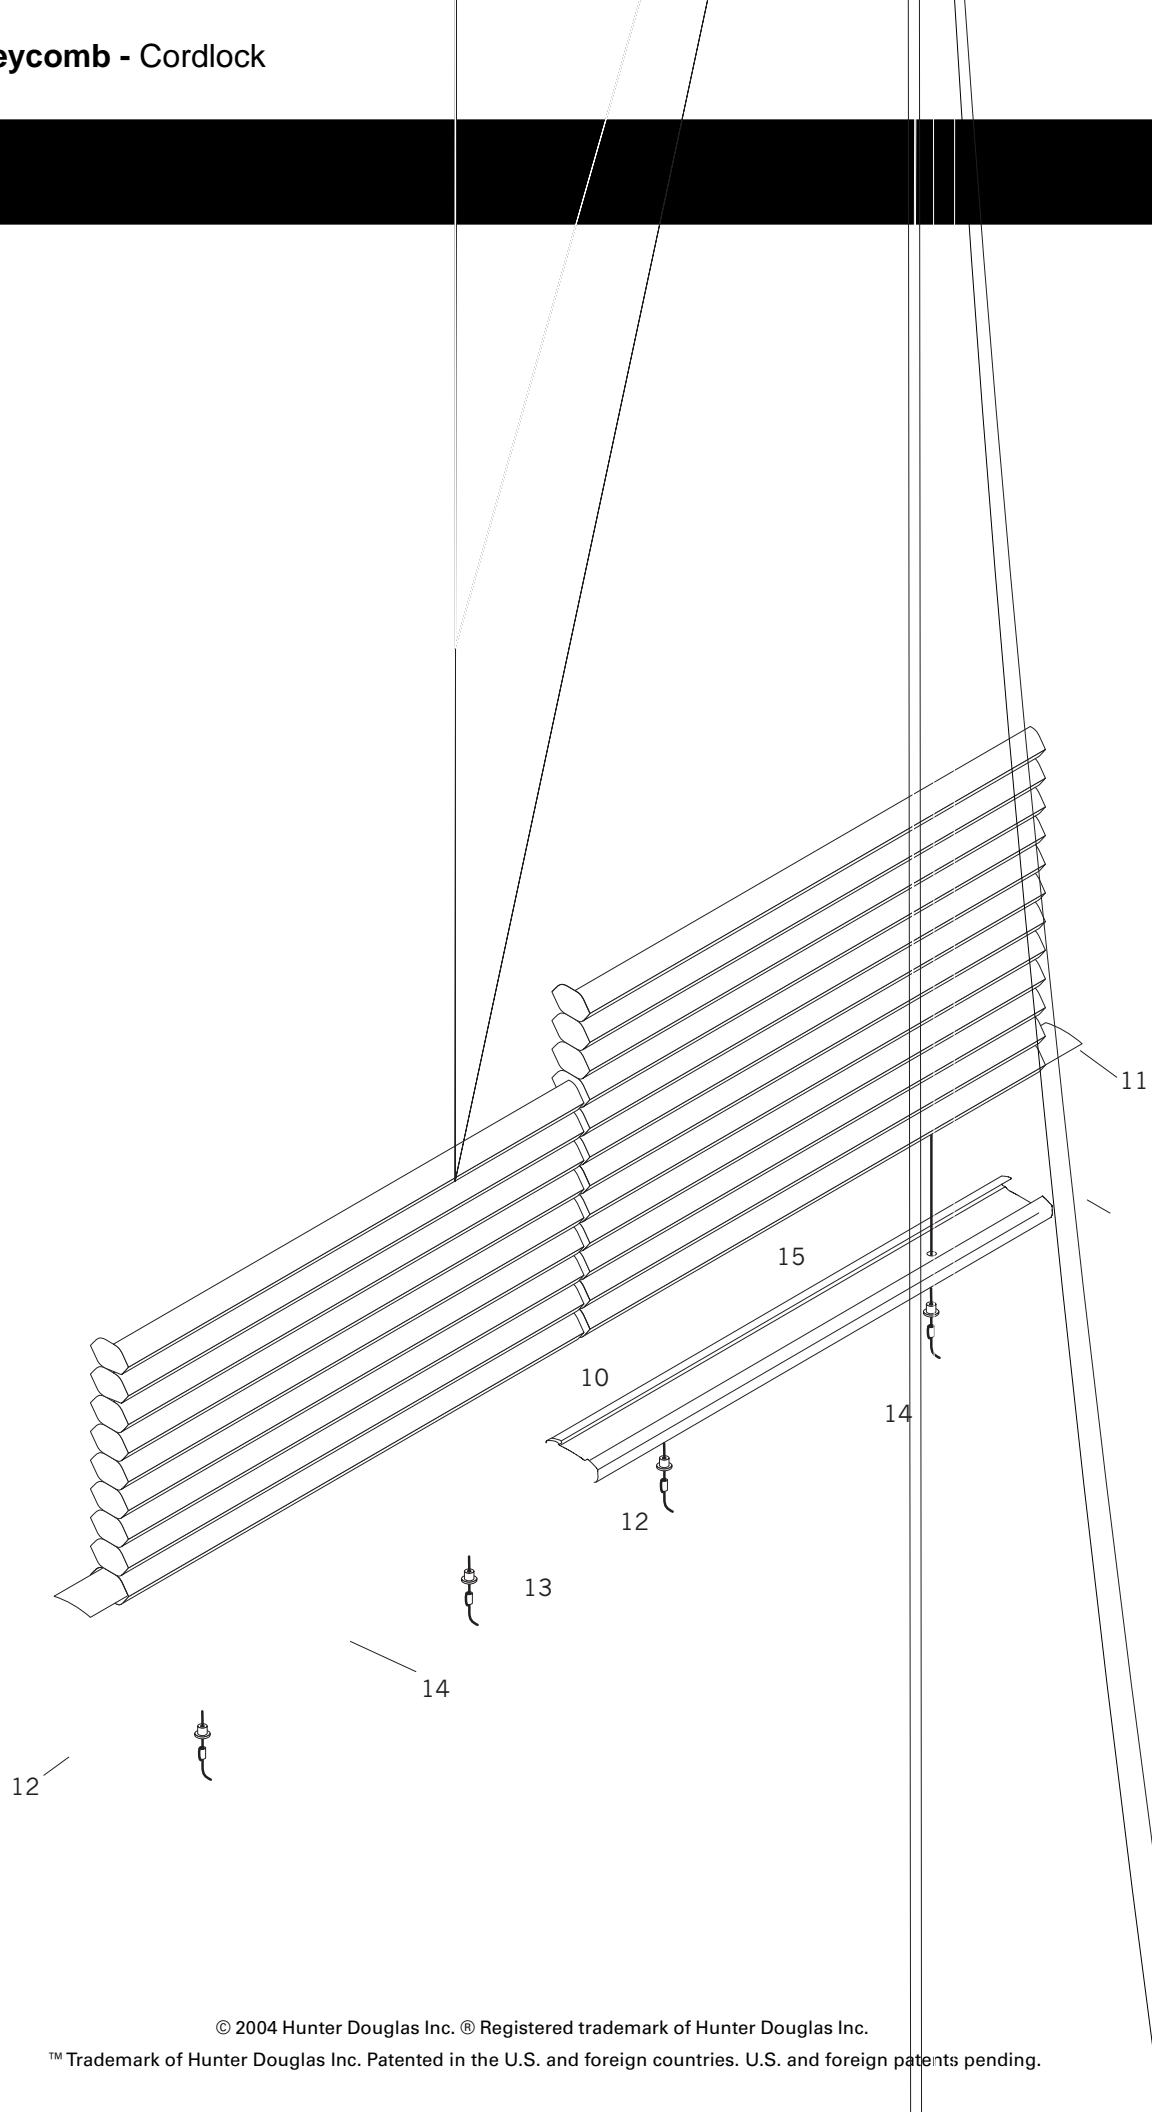

Honeycomb - Cordlock

Duette® Cordlock Two-On-One Standard

No.	PCN	Description
1.	2250010xxx 2270010xxx	Headrail (3/8" & 1/2") Headrail (3/4", Double & Triple Honeycomb)
2.	2679000000	0.9 mm Ultrawear® Cord
3.	2950100000 2970200000	Cord Guide (3/8" & 1/2") Cord Guide (3/4", Double & Triple Honeycomb)
4.	2950067000 2950068000 2970067000 2970068000	Cordlock Body RH (3/8" & 1/2") Cordlock Body LH (3/8" & 1/2") Cordlock Body RH (3/4", Double & Triple Honeycomb) Cordlock Body LH (3/4", Double & Triple Honeycomb)
5.	2270085xxx 2250075xxx 2250085xxx 2270075xxx	Cordlock Cover LH (3/4", Double & Triple Honeycomb) Cordlock Cover RH (3/8" & 1/2") Cordlock Cover LH (3/8" & 1/2") Cordlock Cover RH (3/4", Double & Triple Honeycomb)
6.	2930440xxx	Universal Cover/Tassel
7.	2930220000	Cord Equalizer
8.	2930561000	Equalizer Housing
9.	2930320xxx	2.2 mm Tassel Cord
10.	N/A	Fabric (3/8", 1/2", 3/4", Double & Triple Honeycomb)
11.	2954000000 3200090885 2974000000	Filler Strip (3/8") Filler Strip (1/2") Filler Strip (3/4", Double & Triple Honeycomb)
12.	2982015xxx 2982007xxx 2982017xxx	Bottom Rail End Cap (3/8") Bottom Rail End Cap (1/2") Bottom Rail End Cap (3/4", Double & Triple Honeycomb)
13.	3200155xxx	Pocket & Ferrule
14.	2971632xxx 2971637xxx 2971640xxx	Bottom Rail (3/8") Bottom Rail (1/2") Bottom Rail (3/4", Double & Triple Honeycomb)
15.	2982028000	Rail Weight (*used only if needed)

Additional Hardware:

(For pictures & specifics, see Duette® Cordlock Additional Hardware)

2950062000	Installation Bracket (3/8" & 1/2")
2970061000	Installation Bracket (3/4")
2250071XXX	Swivel Bracket (3/8" & 1/2")
2270071XXX	Swivel Bracket (3/4")
2930230000	Spacer Block
2930340000	Extension Bracket
2980338000	End Mount Bracket Kit (3/8" & 1/2")
2980350000	End Mount Bracket Kit (3/4")
2980033000	Wall Mount Bracket (3/8" & 1/2")
2980051000	Wall Mount Bracket (3/4")
5007311000	Hold-Down Bracket (3/8" & 1/2")
5007312000	Hold-Down Bracket (3/4")

xxx = 3-digit color code