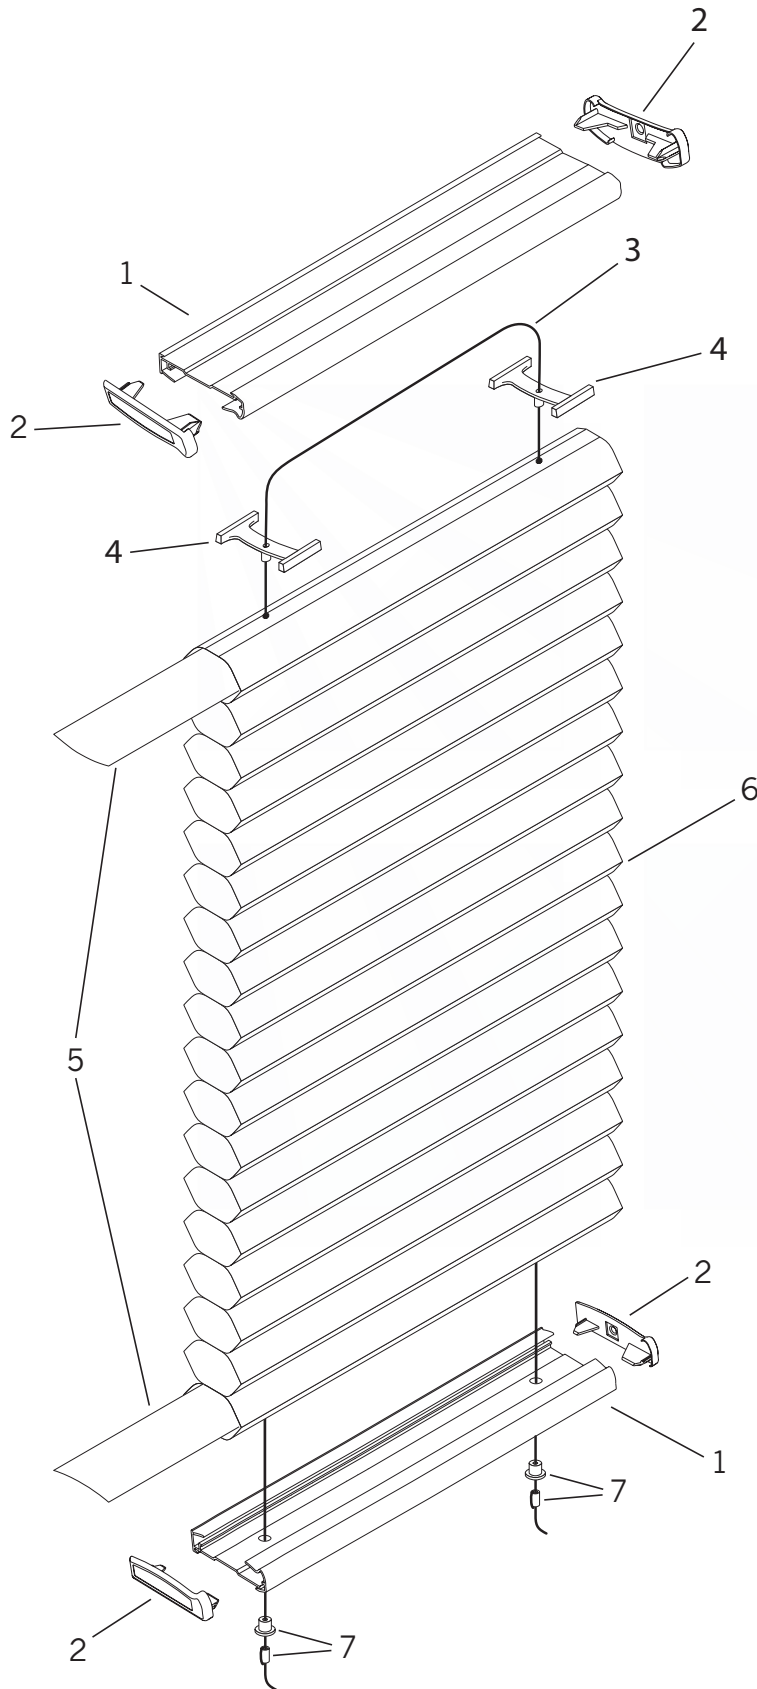

Duette® Sidelight

Standard Parts

1. Headrail
2. Headrail End Cap
3. Cord
4. Cord Guide
5. Filler Strip
6. Fabric
7. Pocket & Ferrule

Duette® Sidelight

No.	PCN	Description
1.	2250010xxx 2270010xxx	Headrail (3/8" & 1/2") Headrail (3/4", Double & Triple Honeycomb)
2.	2250025xxx 2250035xxx 2270025xxx 2270035xxx	Headrail End Cap RH (3/8" & 1/2") Headrail End Cap LH (3/8" & 1/2") Headrail End Cap RH (3/4", Double & Triple Honeycomb) Headrail End Cap LH (3/4", Double & Triple Honeycomb)
3.	2671000xxx	0.9 mm Cord
4.	2950100000 2970200000	Cord Guide (3/8" & 1/2") Cord Guide (3/4", Double & Triple Honeycomb)
5.	2954000000 3200090885 2974000000	Filler Strip (3/8") Filler Strip (1/2") Filler Strip (3/4", Double & Triple Honeycomb)
6.	N/A	Fabric (3/8", 1/2", 3/4", Double & Triple Honeycomb)
7.	3200155xxx	Pocket & Ferrule

Additional Hardware:

(For pictures & specifics, see Duette® Cordlock Additional Hardware)

2950062000	Installation Bracket (3/8" & 1/2")
2970061000	Installation Bracket (3/4")
2250071XXX	Swivel Bracket (3/8" & 1/2")
2270071XXX	Swivel Bracket (3/4")
2930230000	Spacer Block
2930340000	Extension Bracket
2980338000	End Mount Bracket Kit (3/8" & 1/2")
2980350000	End Mount Bracket Kit (3/4")
2980033000	Wall Mount Bracket (3/8" & 1/2")
2980051000	Wall Mount Bracket (3/4")
5007311000	Hold-Down Bracket (3/8" & 1/2")
5007312000	Hold-Down Bracket (3/4")

xxx = 3-digit color code