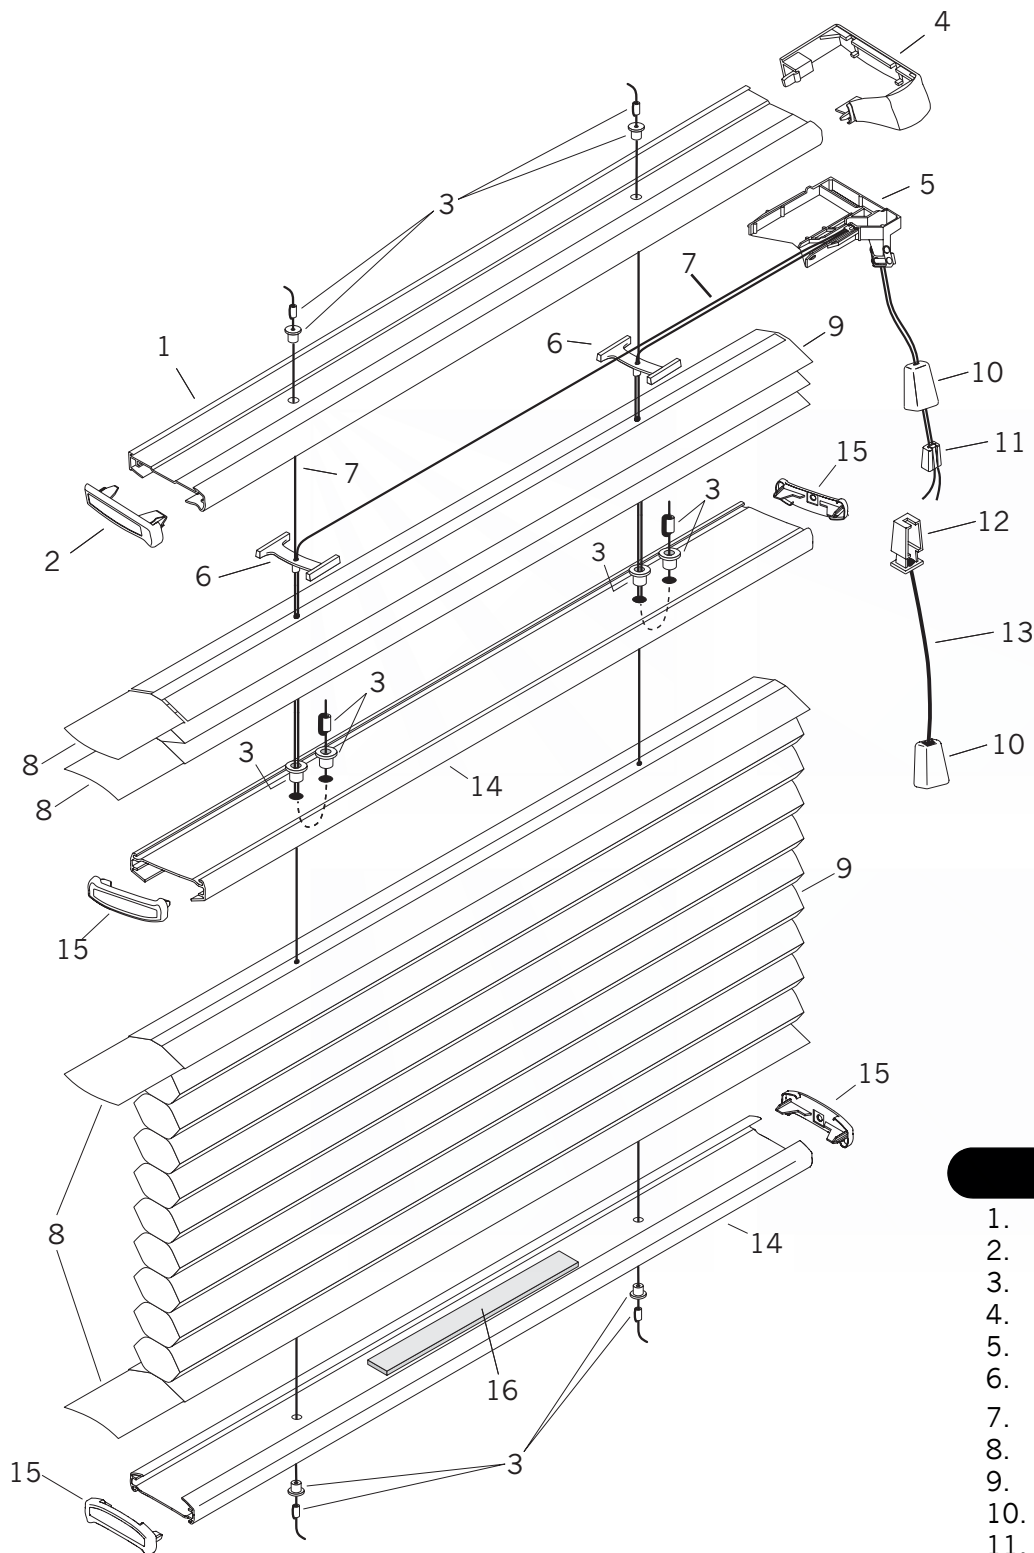

Duette® Cordlock Top-Down

Standard Parts

1. Headrail
2. Headrail End Cap
3. Pocket & Ferrule
4. Cordlock Cover
5. Cordlock Body
6. Cord Guide
7. Ultrawear® Cord
8. Filler Strip
9. Fabric
10. Universal Cover/Tassel
11. Cord Equalizer
12. Equalizer Housing
13. Tassel Cord
14. Bottom Rail
15. Bottom Rail End Cap
16. Rail Weight*