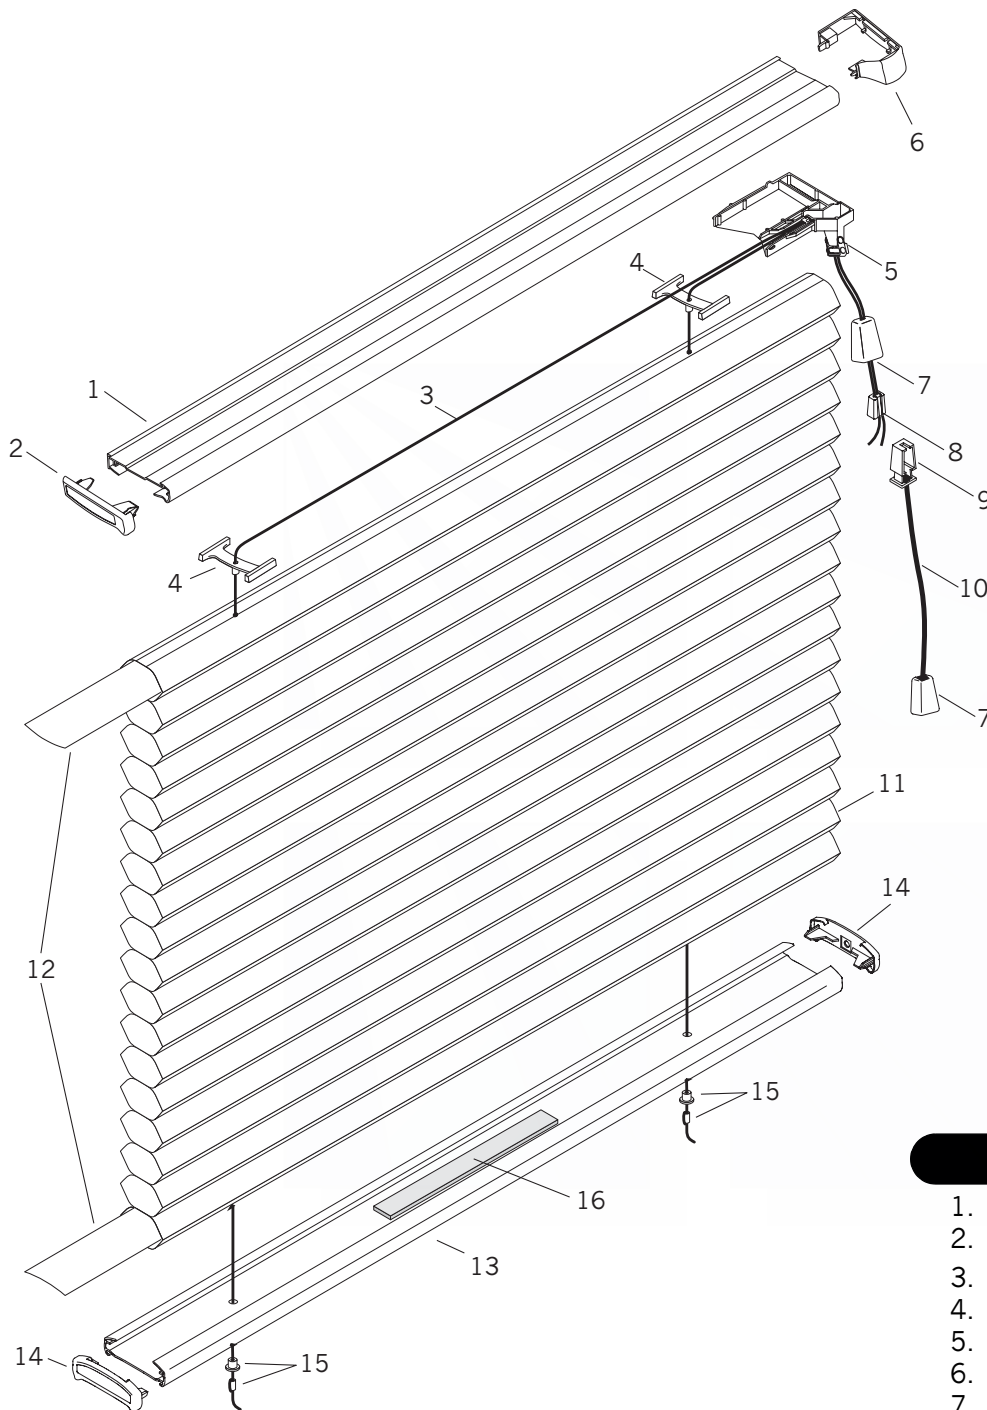

Duette® Cordlock Standard

Standard Parts

1. Headrail
2. Headrail End Cap
3. Ultrawear® Cord
4. Cord Guide
5. Cordlock Body
6. Cordlock Cover
7. Universal Cover/Tassel
8. Cord Equalizer
9. Equalizer Housing
10. Tassel Cord
11. Fabric
12. Filler Strip
13. Bottom Rail
14. Bottom Rail End Cap
15. Pocket & Ferrule
16. Rail Weight*

Duette® Cordlock Standard

No.	PCN	Description
1.	2250010xxx 2270010xxx	Headrail (3/8" & 1/2") Headrail (3/4", Double & Triple Honeycomb)
2.	2250025xxx 2250035xxx 2270025xxx 2270035xxx	Headrail End Cap RH (3/8" & 1/2") Headrail End Cap LH (3/8" & 1/2") Headrail End Cap RH (3/4", Double & Triple Honeycomb) Headrail End Cap LH (3/4", Double & Triple Honeycomb)
3.	2679000000	0.9 mm Ultrawear® Cord
4.	2950100000 2970200000	Cord Guide (3/8" & 1/2") Cord Guide (3/4", Double & Triple Honeycomb)
5.	2950067000 2950068000 2970067000 2970068000	Cordlock Body RH (3/8" & 1/2") Cordlock Body LH (3/8" & 1/2") Cordlock Body RH (3/4", Double & Triple Honeycomb) Cordlock Body LH (3/4", Double & Triple Honeycomb)
6.	2250075xxx 2250085xxx 2270075xxx 2270085xxx	Cordlock Cover RH (3/8" & 1/2") Cordlock Cover LH (3/8" & 1/2") Cordlock Cover RH (3/4", Double & Triple Honeycomb) Cordlock Cover LH (3/4", Double & Triple Honeycomb)
7.	2930440xxx	Universal Cover/Tassel
8.	2930220000	Cord Equalizer
9.	2930561000	Equalizer Housing
10.	2930320xxx	2.2 mm Tassel Cord
11.	N/A	Fabric (3/8", 1/2", 3/4", Double & Triple Honeycomb)
12.	2954000000 3200090885 2974000000	Filler Strip (3/8") Filler Strip (1/2") Filler Strip (3/4", Double & Triple Honeycomb)
13.	2971632xxx 2971637xxx 2971640xxx	Bottom Rail (3/8") Bottom Rail (1/2") Bottom Rail (3/4", Double & Triple Honeycomb)
14.	2982015xxx 2982007xxx 2982017xxx	Bottom Rail End Cap (3/8") Bottom Rail End Cap (1/2") Bottom Rail End Cap (3/4", Double & Triple Honeycomb)
15.	3200155xxx	Pocket & Ferrule
16.	2982028000	Rail Weight (*used only if needed)