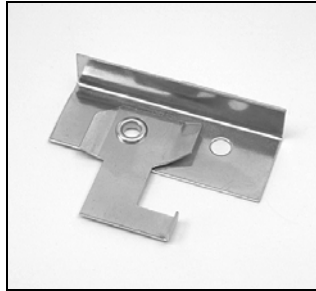

Additional Hardware:

(For pictures & specifics, see Duette® Cordlock Additional Hardware)

2950062000	Installation Bracket (3/8" & 1/2")
2970061000	Installation Bracket (3/4")
2250071XXX	Swivel Bracket (3/8" & 1/2")
2270071XXX	Swivel Bracket (3/4")
2930230000	Spacer Block
2930340000	Extension Bracket
2980338000	End Mount Bracket Kit (3/8" & 1/2")
2980350000	End Mount Bracket Kit (3/4")
2980033000	Wall Mount Bracket (3/8" & 1/2")
2980051000	Wall Mount Bracket (3/4")
5007311000	Hold-Down Bracket (3/8" & 1/2")
5007312000	Hold-Down Bracket (3/4")

xxx = 3-digit color code

Duette® Cordlock Additional Hardware

Installation Bracket 3/8", 1/2"
PCN 2950062000

Installation Bracket 3/4"
PCN 2970061000

Swivel Bracket 3/8"
PCN 2250071xxx
(Available in colors 765 & 785)

Swivel Bracket 3/4"
PCN 2270071xxx
(Available in colors 765 & 785)

Spacer Block
PCN 2930230000

Extension Bracket
PCN 2930340000

3/8", 1/2" End Mount Bracket Kit
PCN 2980338000

3/4" End Mount Bracket Kit
PCN 2980350000