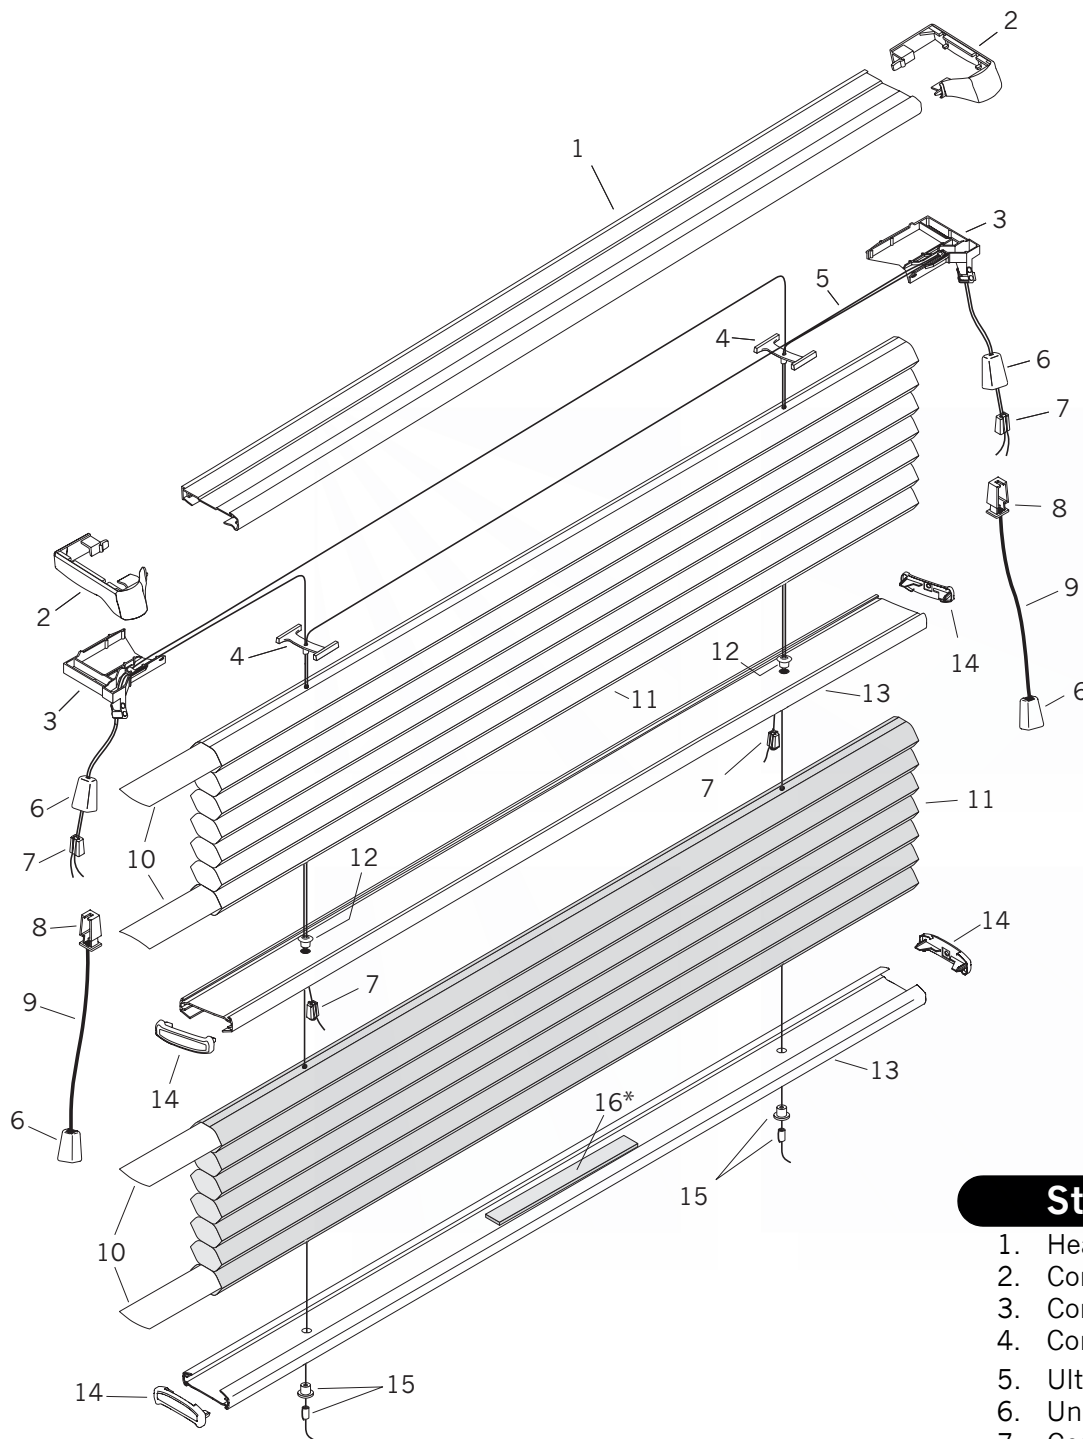

Duette® Cordlock Duolite™

* Rail weights (16) may also be located on the underside of the center rail.

Standard Parts

1. Headrail
2. Cordlock Cover
3. Cordlock Body
4. Cord Guide
5. Ultrawear® Cord
6. Universal Cover/Tassel
7. Cord Equalizer
8. Equalizer Housing
9. Tassel Cord
10. Filler Strip
11. Fabric
12. Brass Eyelet
13. Bottom Rail
14. Bottom Rail End Cap
15. Pocket & Ferrule
16. Rail Weight*