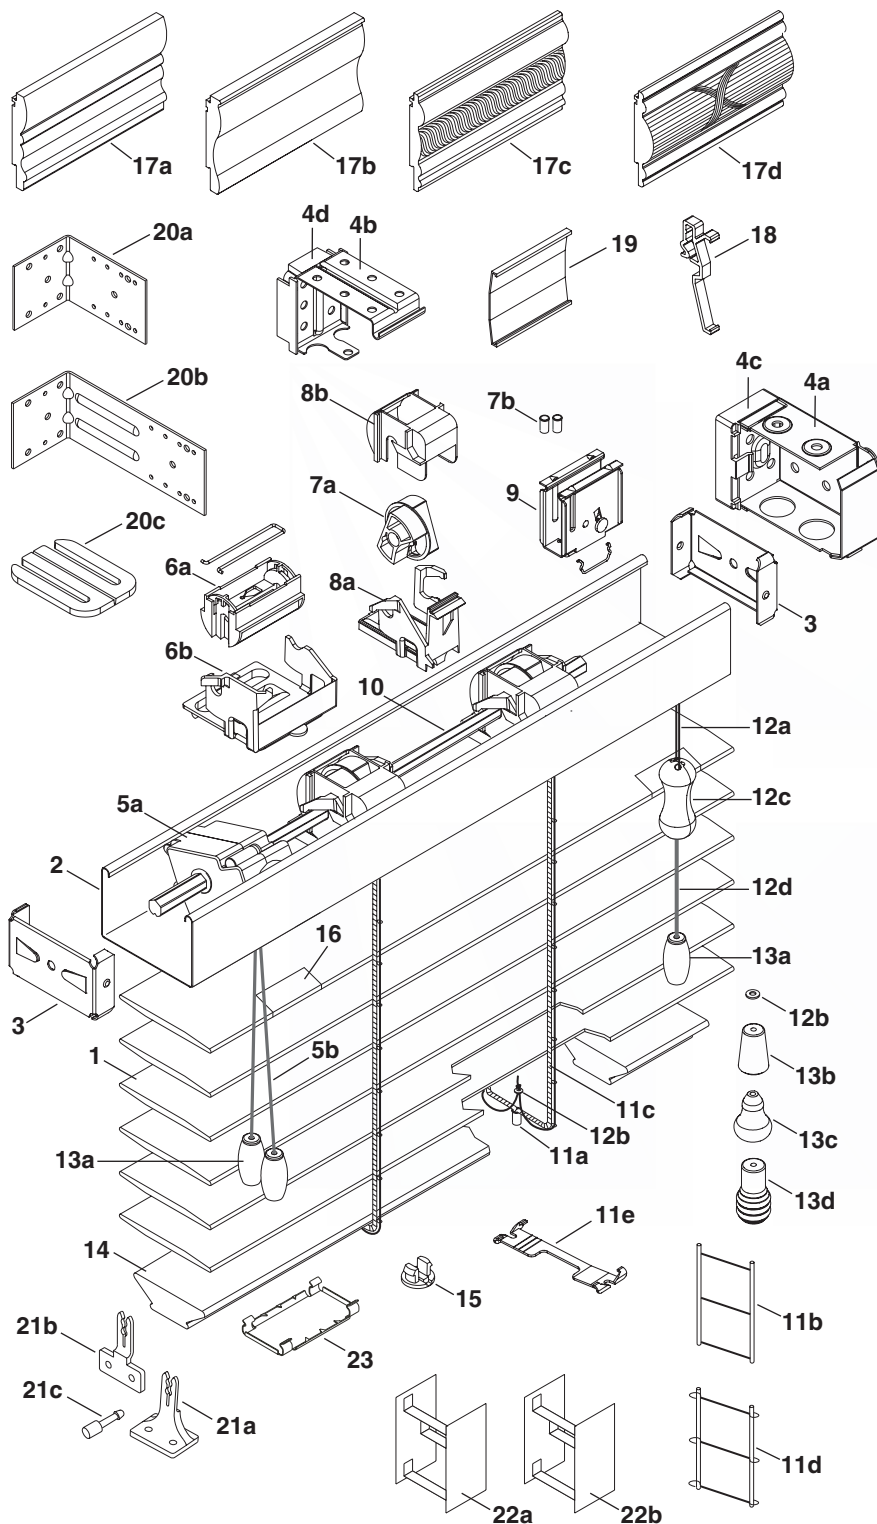

2 5/8" Exposé™ Refined and Castaway

Standard Parts

1. Slat
2. Headrail
3. Headrail End Lock
4. 4a. Installation Bracket
5. 4b. Intermediate Support Bracket
6. 4c. End Spacer Block
7. 4d. Intermediate Spacer Block
8. 5a. Cord Tilter
9. 5b. Tilt Cord 1.4mm
10. 6a. Wide Tape Roll and Wireform
11. 6b. Wide Tape Roll Support
12. 7a. Low Force Tape Roll
13. 7b. "X" Tape Locator
14. 8a. Low Profile Tape Roll Support
15. 8b. Low Force Tape Roll Cover
9. Cordlock
10. Tiltrod
18. 11a. 2" Cable Tape Grommet
19. 11b. No Loop Cable Tape
20. 11c. Single Loop Cable Tape
21. 11d. Double Loop Cable Tape
22. 11e. Tape Spacer
23. 12a. Lift Cord 1.4mm
24. 12b. Lift Cord Grommet
25. 12c. Cord Stop
26. 12d. Tassel Cord 2.2mm
27. 13a-d. Decorative Wood Tassels
14. Bottom Rail
15. Tape Button
16. Slat Protector
31. 17a. Aged Valance
32. 17b. Leather Valance
33. 17c. Sculpted Valance
34. 17d. Bamboo Valance
18. Valance Clip
19. Valance Splice

Optional Parts

1. 20a. Short Extension Bracket
2. 20b. Long Extension Bracket
3. 20c. Bracket Spacer
4. 21a. Hold-Down Bracket (Sill)
5. 21b. Hold-Down Bracket (Jamb)
6. 21c. Hold-Down Pin
7. 22a. Solid Colored and Printed
   Decorative Tape
8. 22b. Decorative Tape
23. Tape Lock