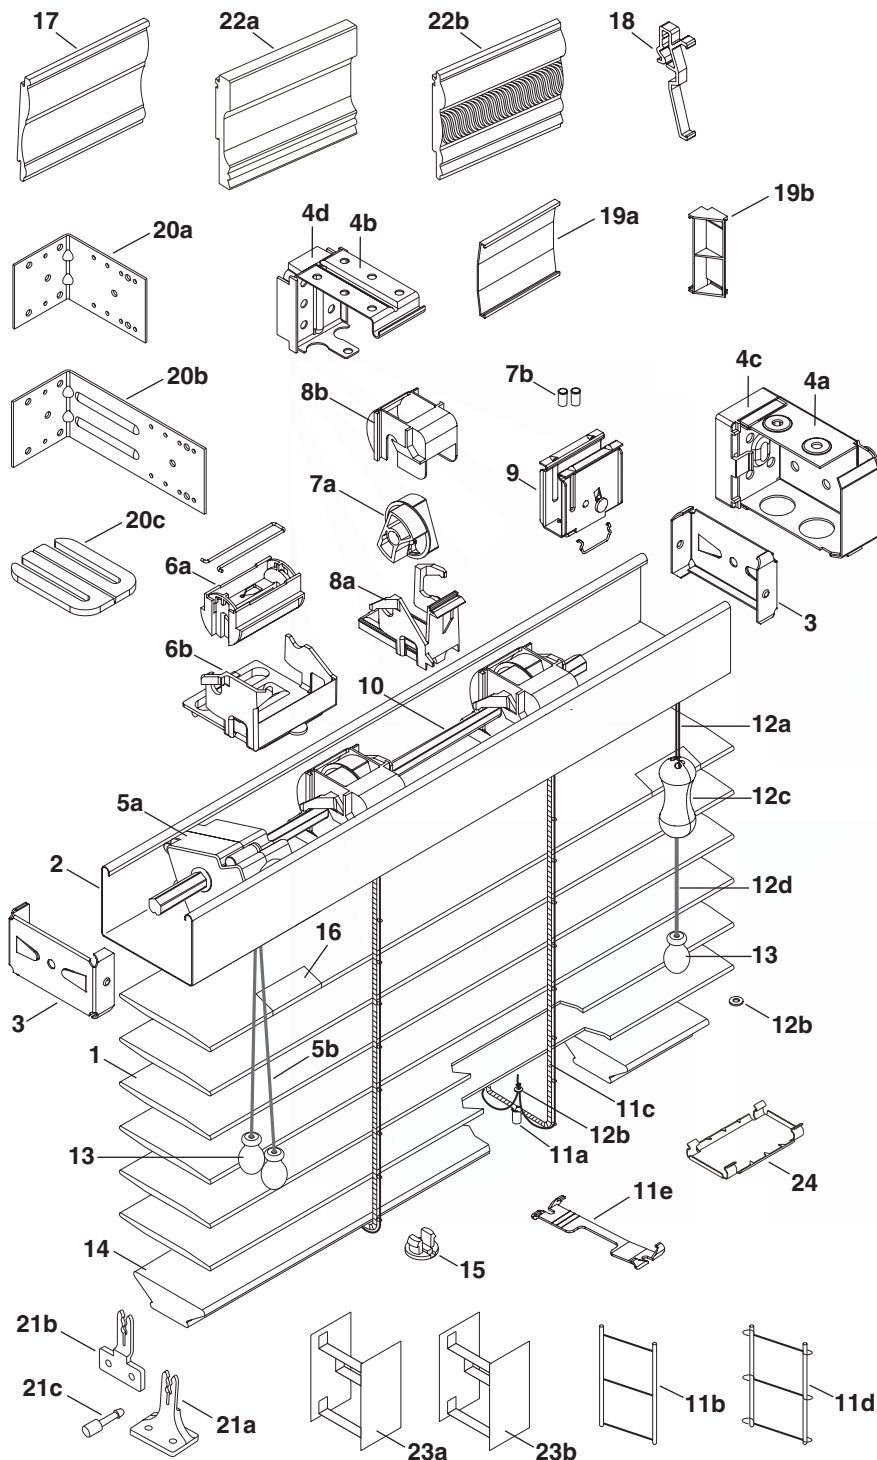

2 5/8" Reflections®

Standard Parts

1. Slat
2. Headrail
3. Headrail End Lock
4. 4a. Installation Bracket
5. 4b. Intermediate Support Bracket
6. 4c. End Spacer Block
7. 4d. Intermediate Spacer Block
8. 5a. Cord Tilter
9. 5b. Tilt Cord 1.4mm
10. 6a. Wide Tape Roll and Wireform
11. 6b. Wide Tape Roll Support
12. 7a. Low Force Tape Roll
13. 7b. "X" Tape Locator
14. 8a. Low Profile Tape Roll Support
15. 8b. Low Force Tape Roll Cover
9. Cordlock
10. Tiltrod
18. 11a. 2" Cable Tape Grommet
19. 11b. No Loop Cable Tape
20. 11c. Single Loop Cable Tape
21. 11d. Double Loop Cable Tape
22. 11e. Tape Spacer
23. 12a. Lift Cord 1.4mm
24. 12b. Lift Cord Grommet
25. 12c. Cord Stop
26. 12d. Tassel Cord 2.2mm
13. Tassel
14. Bottom Rail
15. Tape Button
16. Slat Protector
17. Valance
18. Valance Clip
33. 19a. Valance Splice
34. 19b. Valance Corner Clip

Optional Parts

1. 20a. Short Extension Bracket
2. 20b. Long Extension Bracket
3. 20c. Bracket Spacer
4. 21a. Hold-Down Bracket (Sill)
5. 21b. Hold-Down Bracket (Jamb)
6. 21c. Hold-Down Pin
7. 22a. Havencrest™ Valance
8. 22b. Windermere™ Valance
9. 23a. Solid Colored Decorative Tape
10. 23b. Decorative Tape
24. Tape Lock