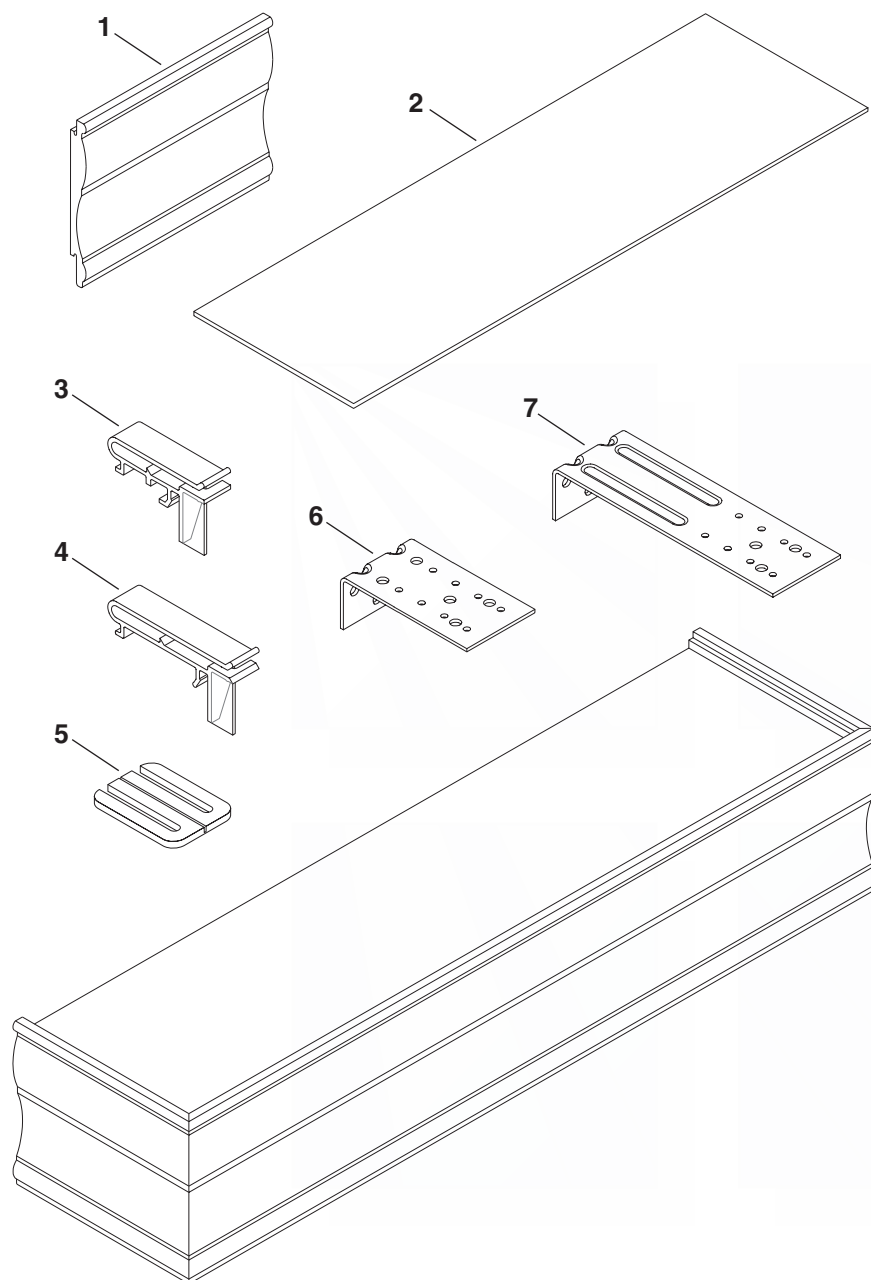

Grandover™ Cornice Assembly

Standard Parts

1. Cornice Stock
2. Dust Cover Stock
3. Cornice Clip
4. Low Profile Cornice Clip
5. Bracket Spacer
6. Short Extension Bracket
7. Long Extension Bracket

Grandover™ Cornice Assembly

No.	PCN	Description
1.	GVxxx	Grandover™ Cornice Stock
2.	xxDST080	Dust Cover Stock
3.	7007340000	Cornice Mounting Clip – 1½" Rail
4.	7007240000	Cornice Mounting Clip – 2" Rail
5.	7007069000	⅛" Bracket Spacer
6.	5003167000	2" Low Profile Extension Bracket (Short)
7.	5003168000	2" Low Profile Extension Bracket (Long)