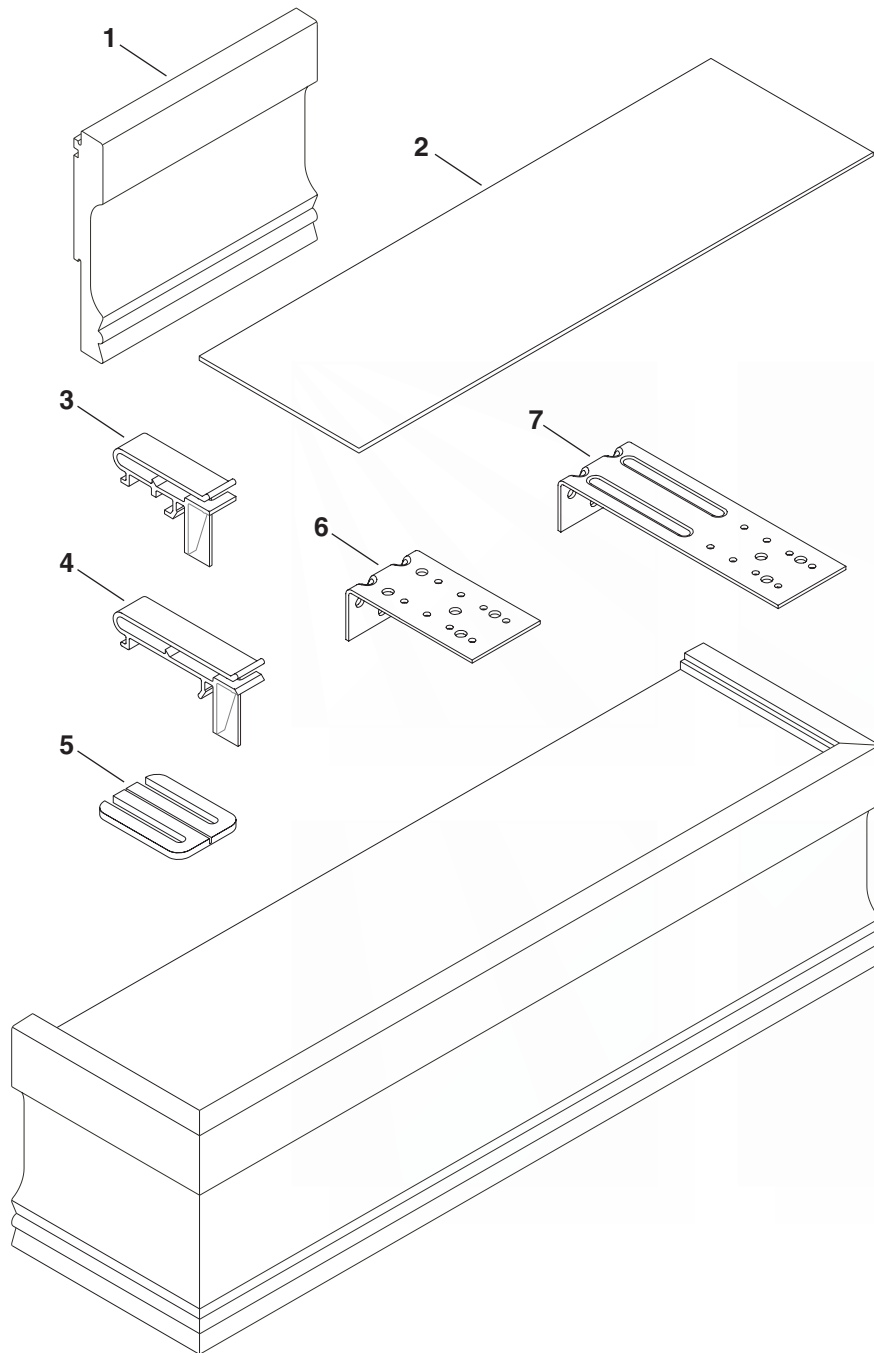

Havencrest™ Cornice Assembly

Standard Parts

1. Cornice Stock
2. Dust Cover Stock
3. Cornice Clip
4. Low Profile Cornice Clip
5. Bracket Spacer
6. Short Extension Bracket
7. Long Extension Bracket

Havencrest™ Cornice Assembly

No.	PCN	Description
1.	FCxxx	Havencrest™ Cornice Stock
2.	xxDST080	Dust Cover Stock
3.	7007340000	Cornice Mounting Clip – 1½" Rail
4.	7007240000	Cornice Mounting Clip – 2" Rail
5.	7007069000	⅛" Bracket Spacer
6.	5003167000	2" Low Profile Extension Bracket (Short)
7.	5003168000	2" Low Profile Extension Bracket (Long)