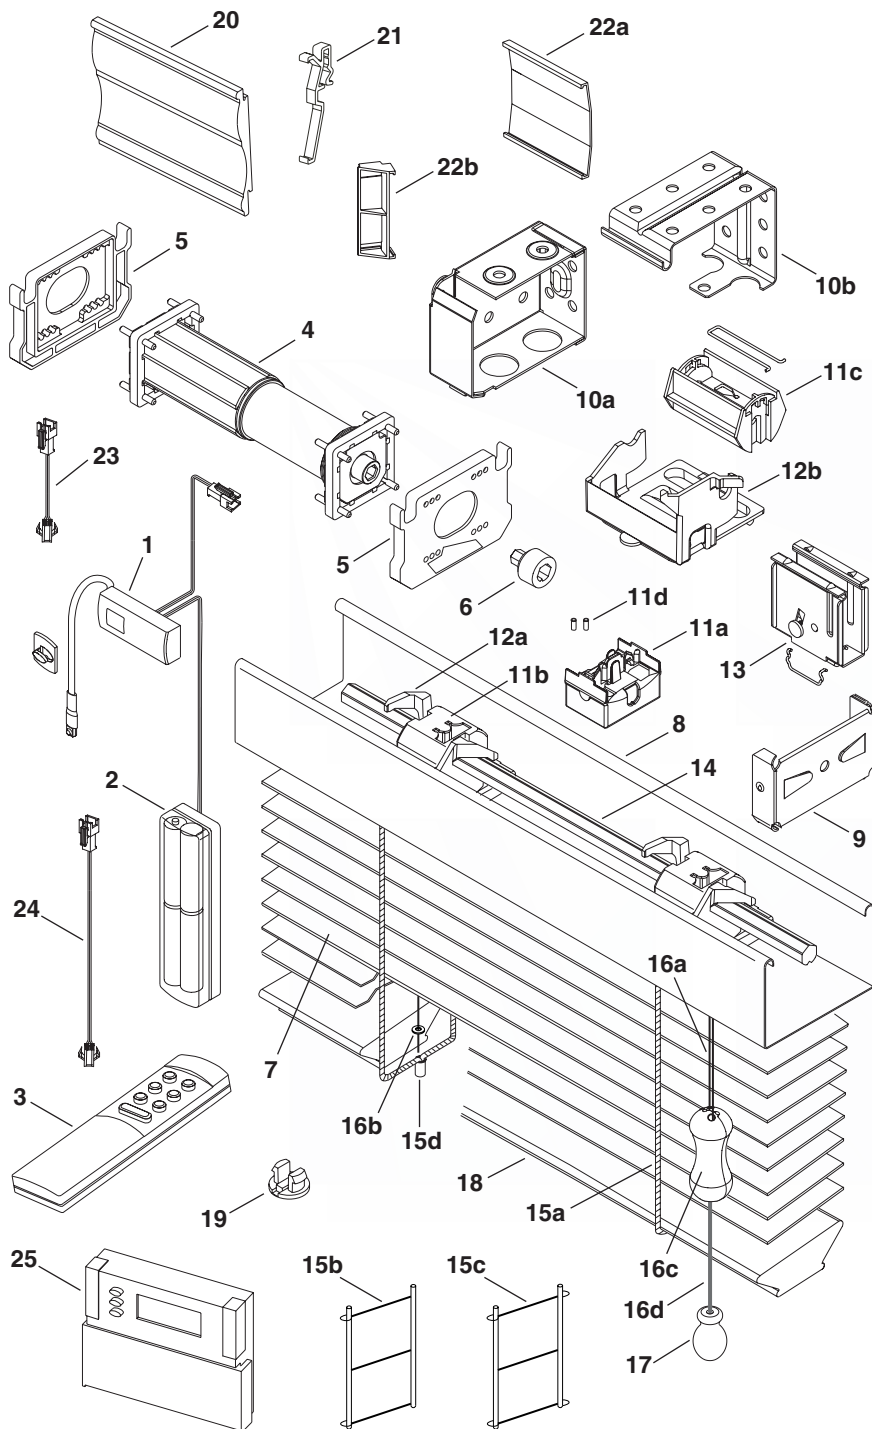

PowerTilt™ (2" Classics™ Model*)

Standard Parts

1. Eagle Eye Receiver with Clip
2. Battery Holder
3. Remote Control
4. 2" Tilt Motor
5. Rail Adaptor
6. Shaft Adaptor
7. Slat
8. Headrail
9. Headrail End Lock
10. 10a. Installation Bracket
11. 10b. Intermediate Support Bracket
12. 11a. Tape Roll/Slot Type
13. 11b. Tape Roll/Bead Type
14. 11c. Wide Tape Roll and Wireform
15. 11d. "X" Tape Locator
16. 12a. Cable Tape Roll Support
17. 12b. Wide Tape Roll Support
13. Cordlock
14. Tiltrod
20. 15a. No Loop Cable Tape
21. 15b. Single Loop Cable Tape
22. 15c. Double Loop Cable Tape
23. 15d. 2" Cable Tape Grommet
24. 16a. Lift Cord 1.4mm
25. 16b. Lift Cord Grommet
26. 16c. Cord Stop
27. 16d. Tassel Cord 2.2mm
17. Tassel
18. Bottom Rail
19. Tape Button
20. Valance
21. Valance Clip
33. 22a. Valance Splice
34. 22b. Valance Corner Clip

Optional Parts

23. Polarity Change Cable
24. Extension Cable (19" or 59")
25. Chronolux Timer

Not Shown:

Extension Brackets
Bracket Spacer
Hold-Down Brackets
Optional Valances
Decorative Tapes
Tape Lock

* This is a representative model of the PowerTilt™ system for the 2" low profile headrail. This same PowerTilt system is also offered with 2" Exposé™, 2½" Reflections® and 2½" Exposé.