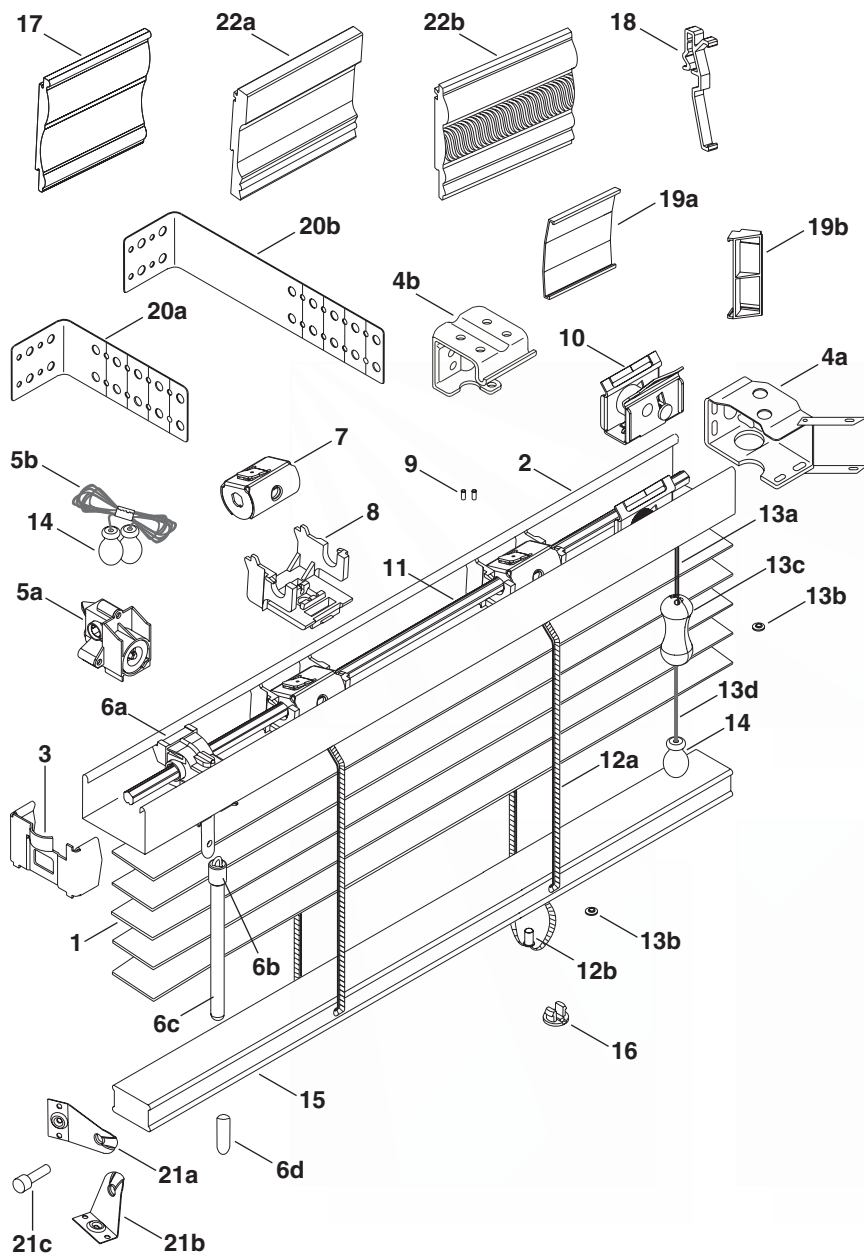

1" Classics™

Standard Parts

1. Slat
2. Headrail
3. Headrail End Lock
- 4a. Installation Bracket
- 4b. Intermediate Support Bracket
- 5a. Cord Tilter
- 5b. Tilt Cord 1.2mm
- 6a. Wand Tilter
- 6b. Wand Connector Kit
- 6c. Wand
- 6d. Wand Stem Protector
7. Tape Roll
8. Tape Roll Support
9. "X" Tape Locator
10. Cordlock
11. Tiltrod
- 12a. Cable Tape
- 12b. 2" Cable Tape Grommet
- 13a. Lift Cord 1.4mm
- 13b. Lift Cord Grommet
- 13c. Cord Stop
- 13d. Tassel Cord 2.2mm
14. Tassel
15. Bottom Rail
16. Tape Button
17. Valance
18. Valance Clip
- 19a. Valance Splice
- 19b. Valance Corner Clip

Optional Parts

- 20a. Short Extension Bracket
- 20b. Long Extension Bracket
- 21a. Hold-Down Bracket (Jamb)
- 21b. Hold-Down Bracket (Sill)
- 21c. Hold-Down Pin
- 22a. Havencrest™ Valance
- 22b. Windermere™ Valance

Country Woods® Wood Blinds

1" Classics™

No.	PCN	Description
1.	1Sxxx	1" Country Woods® Slat
2.	5005019xxx	1½" Headrail
3.	5004542000	1½" Headrail End Lock
4a.	5004037xxx	1½" Installation Bracket
4b.	5004556000	1½" Intermediate Support Bracket
5a.	5004810000	1½" Cord Tilter
5b.	7300178xxx	1.2mm Tilt Cord
6a.	5605572000	1½" Wand Tilter
6b.	7008700000	Wood Wand Connector Kit (Wand Cap)
6c.	WDS24xxx	Wood Wand 24"
	WDS30xxx	Wood Wand 30"
	WDS36xxx	Wood Wand 36"
	WDS48xxx	Wood Wand 48"
6d.	5008096000	Wand Stem Protector
7.	5004585000	1½" Tape Roll Steel
8.	5004586000	1½" Tape Roll Support
9.	5008047000	"X" Tape Locator
10.	5003363000	1½" Cordlock
11.	5003033000	2" Tiltrod – Modified Hex
12a.	5008091xxx	Cable Tape – 20mm
12b.	5003308000	2" Cable Tape Grommet
13a.	5009075xxx	1.4mm Lift Cord
13b.	5008083000	Lift Cord Grommet
13c.	7007738xxx	Cord Stop
13d.	2930320xxx	2.2mm Tassel Cord
14.	WTxxx	Country Woods Tassel
15.	IRxxx	1" Wood Bottom Rail
16.	7004035xxx	Wood Tape Button
17.	GVxxx	Grandover™ Valance 3¼"
18.	7007844000	Woods Hidden Valance Clip
19a.	7007541000	Valance Splice
19b.	7007442000	Woods Valance Corner Clip