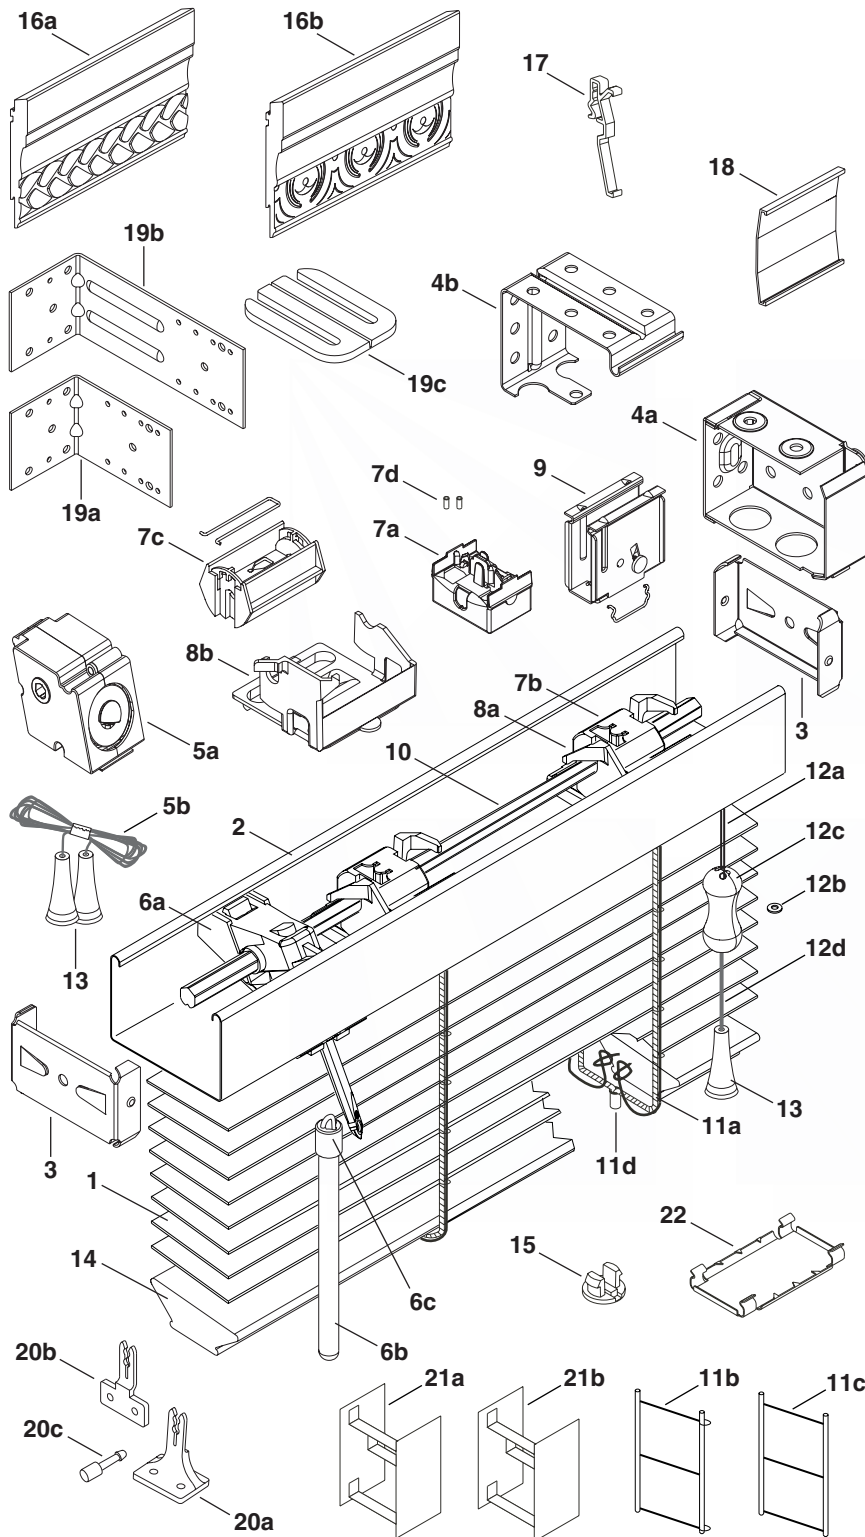

2" Exposé™ Bella Royale

Standard Parts

1. Slat
2. Headrail
3. Headrail End Lock
4. 4a. Installation Bracket
5. 4b. Intermediate Support Bracket
6. 5a. Cord Tilter
7. 5b. Tilt Cord 1.4mm
8. 6a. Wand Tilter
9. 6b. Wand
10. 6c. Wand Connector Kit
11. 7a. Tape Roll/Slot Type
12. 7b. Tape Roll/Bead Type
13. 7c. Wide Tape Roll and Wireform
14. 7d. "X" Tape Locator
15. 8a. Cable Tape Roll Support
16. 8b. Wide Tape Roll Support
9. Cordlock
10. Tiltrod
19. 11a. Double Loop Cable Tape
20. 11b. Single Loop Cable Tape
21. 11c. No Loop Cable Tape
22. 11d. 2" Cable Tape Grommet
23. 12a. Lift Cord 1.4mm
24. 12b. Lift Cord Grommet
25. 12c. Cord Stop
26. 12d. Tassel Cord 2.2mm
13. Decorative Tassel
14. Bottom Rail
15. Tape Button
30. 16a. Tuscan Valance
31. 16b. Celeste Valance
17. Valance Clip
18. Valance Splice

Optional Parts

1. 19a. Short Extension Bracket
2. 19b. Long Extension Bracket
3. 19c. Bracket Spacer
4. 20a. Hold-Down Bracket (Sill)
5. 20b. Hold-Down Bracket (Jamb)
6. 20c. Hold-Down Pin
7. 21a. Solid Colored Decorative Tape
8. 21b. Decorative Tape
22. Tape Lock