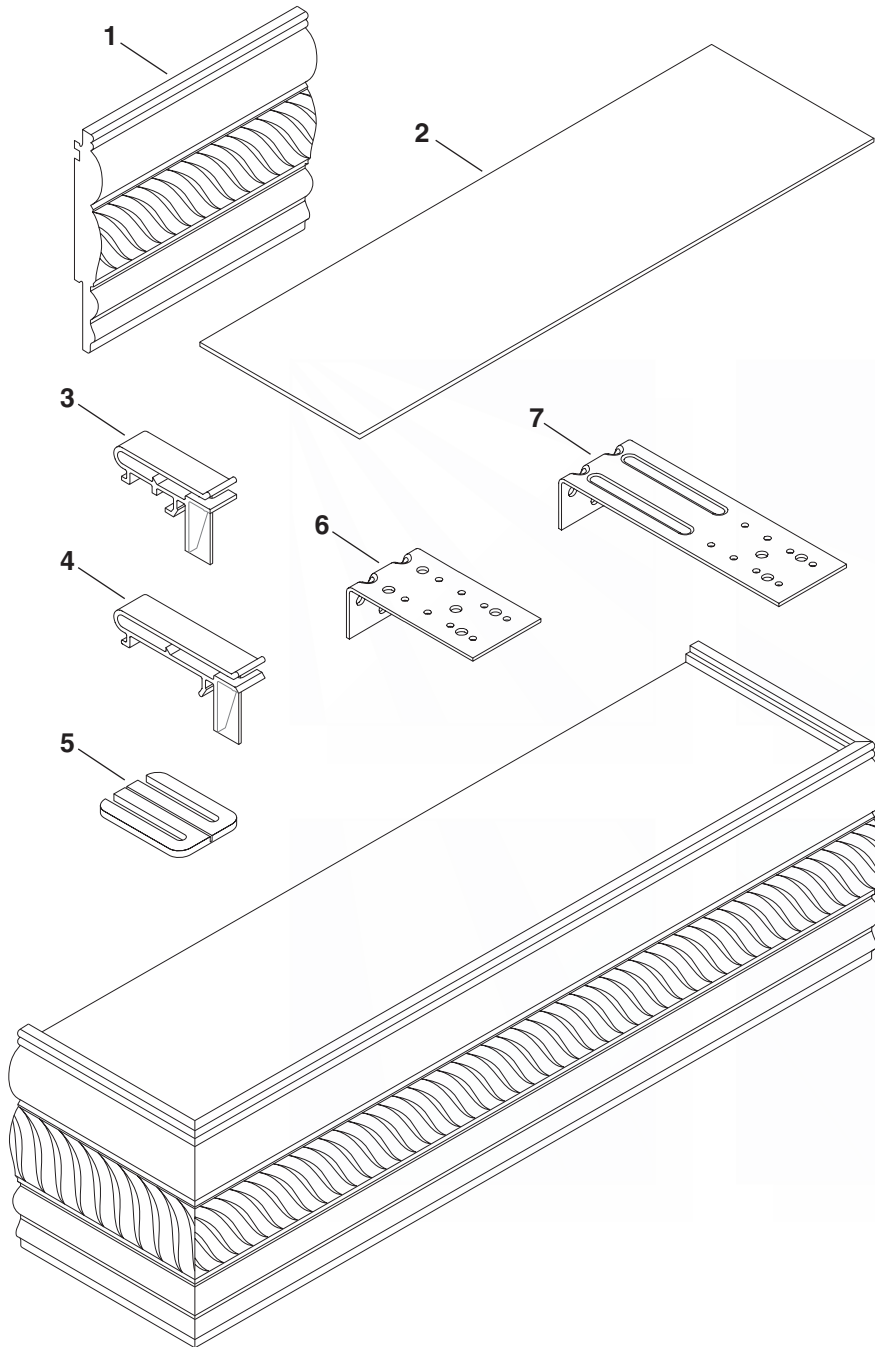

Windermere™ Cornice Assembly

Standard Parts

1. Cornice Stock
2. Dust Cover Stock
3. Cornice Clip
4. Low Profile Cornice Clip
5. Bracket Spacer
6. Short Extension Bracket
7. Long Extension Bracket

Windermere™ Cornice Assembly

No.	PCN	Description
1.	WCxxx	Windermere™ Cornice Stock
2.	xxDST080	Dust Cover Stock
3.	7007340000	Cornice Mounting Clip – 1½" Rail
4.	7007240000	Cornice Mounting Clip – 2" Rail
5.	7007069000	⅛" Bracket Spacer
6.	5003167000	2" Low Profile Extension Bracket (Short)
7.	5003168000	2" Low Profile Extension Bracket (Long)