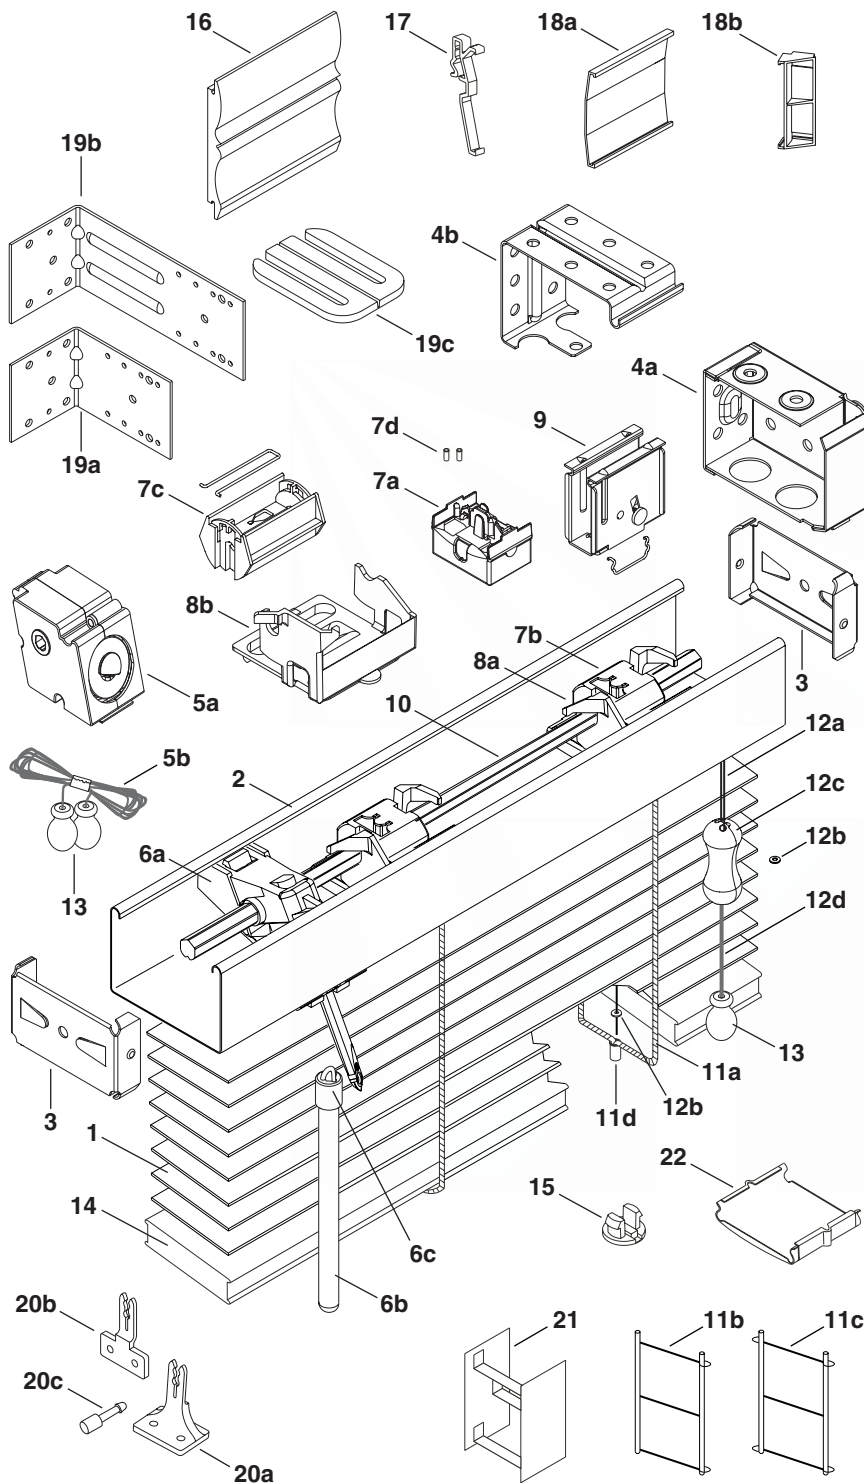

Optional Parts:

23.	53360530	Polarity Change Cable
24.	53360526	19" Receiver Extension Cable
	53360528	59" Receiver Extension Cable
25.	53372001	Chronolux Timer

Not Shown:

5003167000	Low Profile Short Extension Bracket
5003168000	Low Profile Long Extension Bracket
7007069000	⅛" Bracket Spacer
7007075000	2" Hold-Down Bracket (Sill)
7007076000	2" Hold-Down Bracket (Jamb)
5007307000	Hold-Down Pin
FCxxx	Havencrest™ Valance 4½"
WCxxx	Windermere™ Valance 4½"
7002201xxx	2" Solid Colored Decorative Tape
7002741xxx	2" Decorative Tape
7004036xxx	Wood Bottom Rail Tape Lock

xxx = 3-digit color code

2" Chalet Woods®

Standard Parts

1. Slat
2. Headrail
3. Headrail End Lock
- 4a. Installation Bracket
- 4b. Intermediate Support Bracket
- 5a. Cord Tilter
- 5b. Tilt Cord 1.4mm
- 6a. Wand Tilter
- 6b. Wand
- 6c. Wand Connector Kit
- 7a. Tape Roll/Slot Type
- 7b. Tape Roll/Bead Type
- 7c. Wide Tape Roll and Wireform
- 7d. "X" Tape Locator
- 8a. Cable Tape Roll Support
- 8b. Wide Tape Roll Support
9. Cordlock
10. Tiltrod
- 11a. No Loop Cable Tape
- 11b. Single Loop Cable Tape
- 11c. Double Loop Cable Tape
- 11d. 2" Cable Tape Grommet
- 12a. Lift Cord 1.4mm
- 12b. Lift Cord Grommet
- 12c. Cord Stop
- 12d. Tassel Cord 2.2mm
13. Tassel
14. Bottom Rail
15. Tape Button
16. Valance
17. Valance Clip
- 18a. Valance Splice
- 18b. Valance Corner Clip