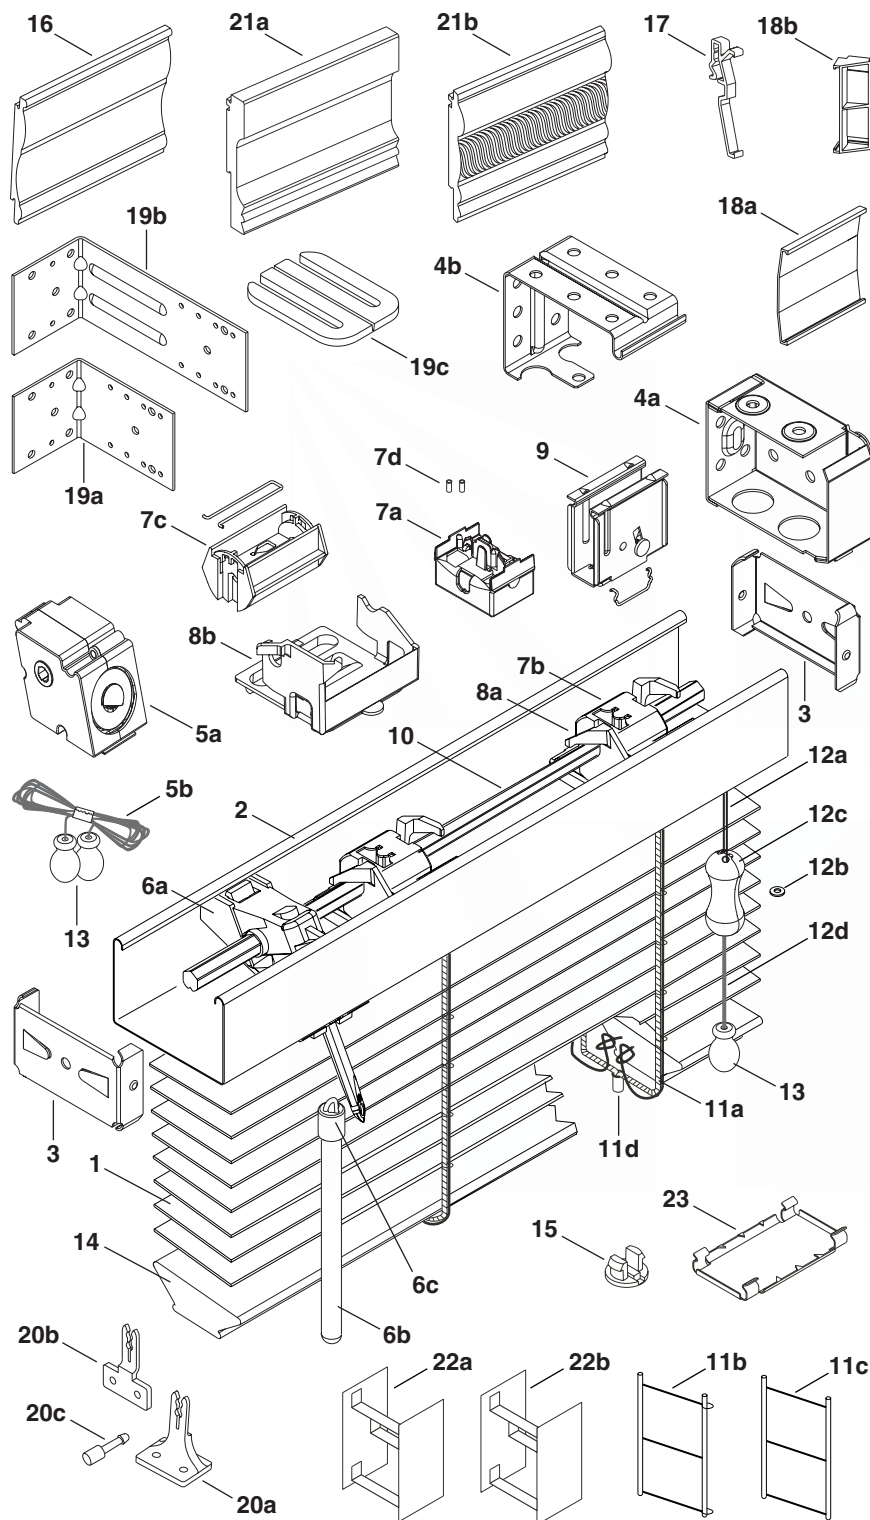

2" Classics™

Standard Parts

1. Slat
2. Headrail
3. Headrail End Lock
4. 4a. Installation Bracket
5. 4b. Intermediate Support Bracket
6. 5a. Cord Tilter
7. 5b. Tilt Cord 1.4mm
8. 6a. Wand Tilter
9. 6b. Wand
10. 6c. Wand Connector Kit
11. 7a. Tape Roll/Slot Type
12. 7b. Tape Roll/Bead Type
13. 7c. Wide Tape Roll and Wireform
14. 7d. "X" Tape Locator
15. 8a. Cable Tape Roll Support
16. 8b. Wide Tape Roll Support
9. Cordlock
10. Tiltrod
19. 11a. Double Loop Cable Tape
20. 11b. Single Loop Cable Tape
21. 11c. No Loop Cable Tape
22. 11d. 2" Cable Tape Grommet
23. 12a. Lift Cord 1.4mm
24. 12b. Lift Cord Grommet
25. 12c. Cord Stop
26. 12d. Tassel Cord 2.2mm
13. Tassel
14. Bottom Rail
15. Tape Button
16. Valance
17. Valance Clip
32. 18a. Valance Splice
33. 18b. Valance Corner Clip

Optional Parts

1. 19a. Short Extension Bracket
2. 19b. Long Extension Bracket
3. 19c. Bracket Spacer
4. 20a. Hold-Down Bracket (Sill)
5. 20b. Hold-Down Bracket (Jamb)
6. 20c. Hold-Down Pin
7. 21a. Havencrest™ Valance
8. 21b. Windermere™ Valance
9. 22a. Solid Colored Decorative Tape
10. 22b. Decorative Tape
23. Tape Lock