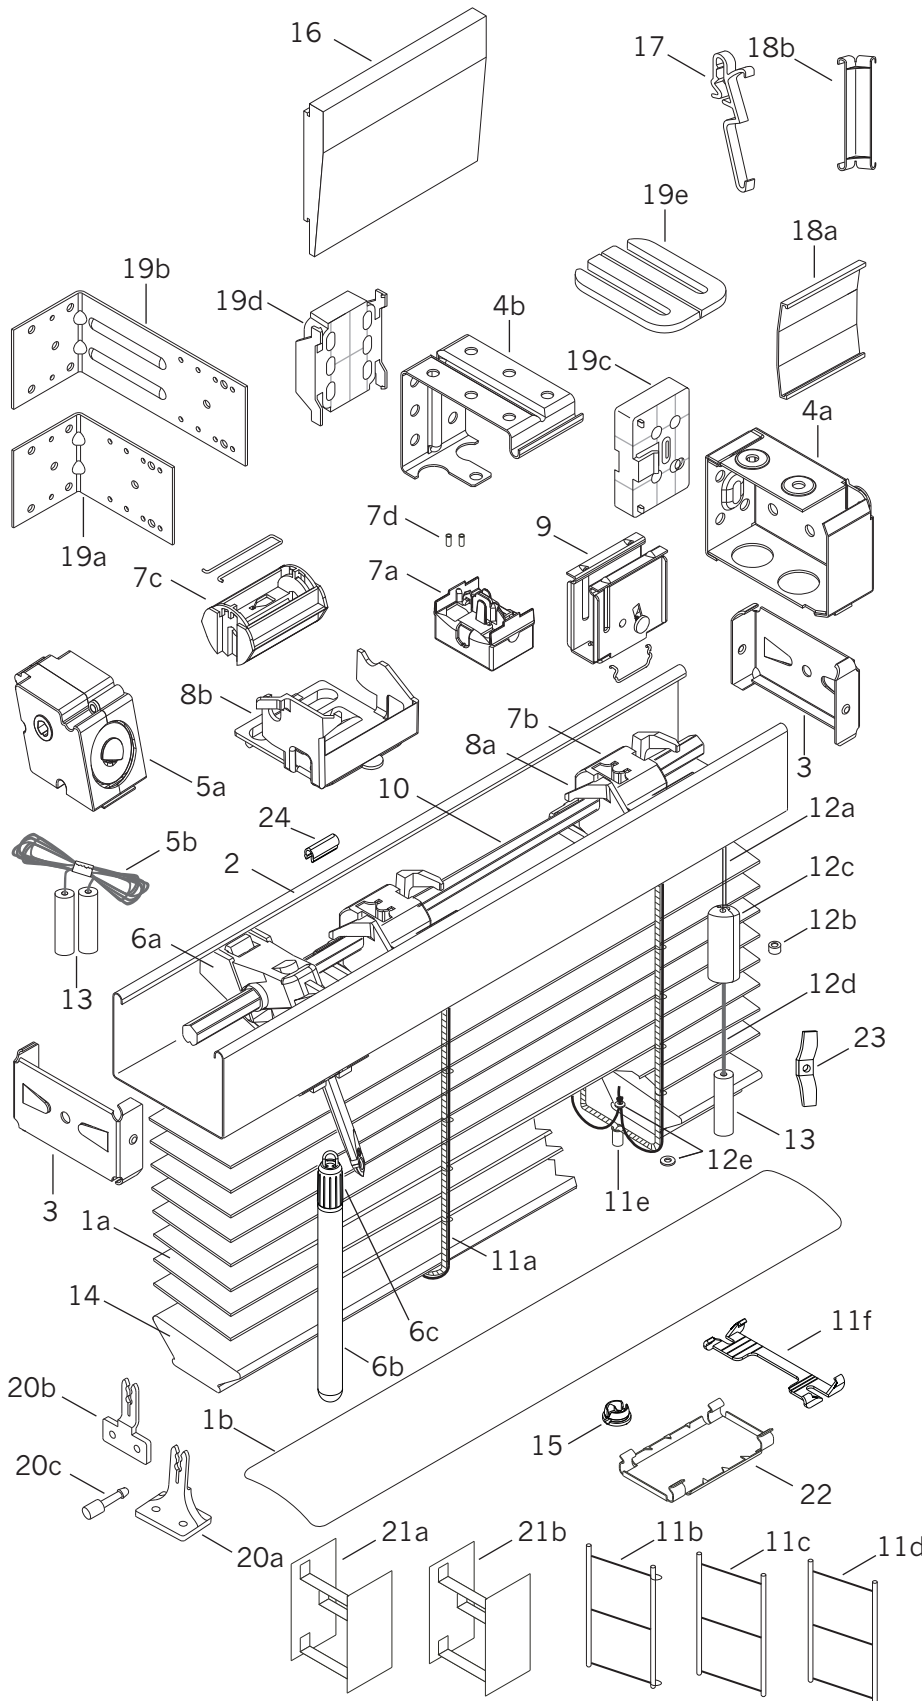

Standard 2" Low-Profile System

Standard Parts

- 1a. Wood Slat
- 1b. Metal Slat
2. Headrail
3. Headrail End Lock
- 4a. Installation Bracket
- 4b. Intermediate Support Bracket
- 5a. Cord Tilter
- 5b. Tilt Cord
- 6a. Wand Tilter
- 6b. Wood Wand
- 6c. Wand Connector Kit
- 7a. Tape Roll/Slot Type
- 7b. Tape Roll/Bead Type
- 7c. Wide Tape Roll and Wireform
- 7d. "X" Tape Locator
- 8a. Cable Tape Roll Support
- 8b. Wide Tape Roll Support
9. Cordlock
10. Tiltrod
- 11a. Double Loop Cable Tape (Woods)
- 11b. Single Loop Cable Tape (Woods)
- 11c. No Loop Cable Tape (Woods)
- 11d. 2" Cable Tape Ladder (MPM)
- 11e. 2" Cable Tape Grommet
- 11f. Tape Spacer
- 12a. Lift Cord
- 12b. Cord Stop Washer
- 12c. Cord Stop
- 12d. Tassel Cord 2.2mm
- 12e. Lift Cord Grommet
13. Alustra® Wood Tassel
14. Deluxe Wood Bottom Rail
15. Tape Button
16. Alustra® 3½" Wood Valance
17. Valance Clip
- 18a. Valance Splice
- 18b. Valance Corner Key

Optional Parts

- 19a. Short Extension Bracket
- 19b. Long Extension Bracket
- 19c. Spacer Block Bracket
- 19d. Spacer Block Support Bracket
- 19e. Bracket Shim
- 20a. Hold-Down Bracket (Sill)
- 20b. Hold-Down Bracket (Jamb)
- 20c. Hold-Down Pin
- 21a. Solid Colored Decorative Tape
- 21b. Decorative Tape
22. Tape Lock
23. Child Safety Kit (Cord Cleat)
24. Clip