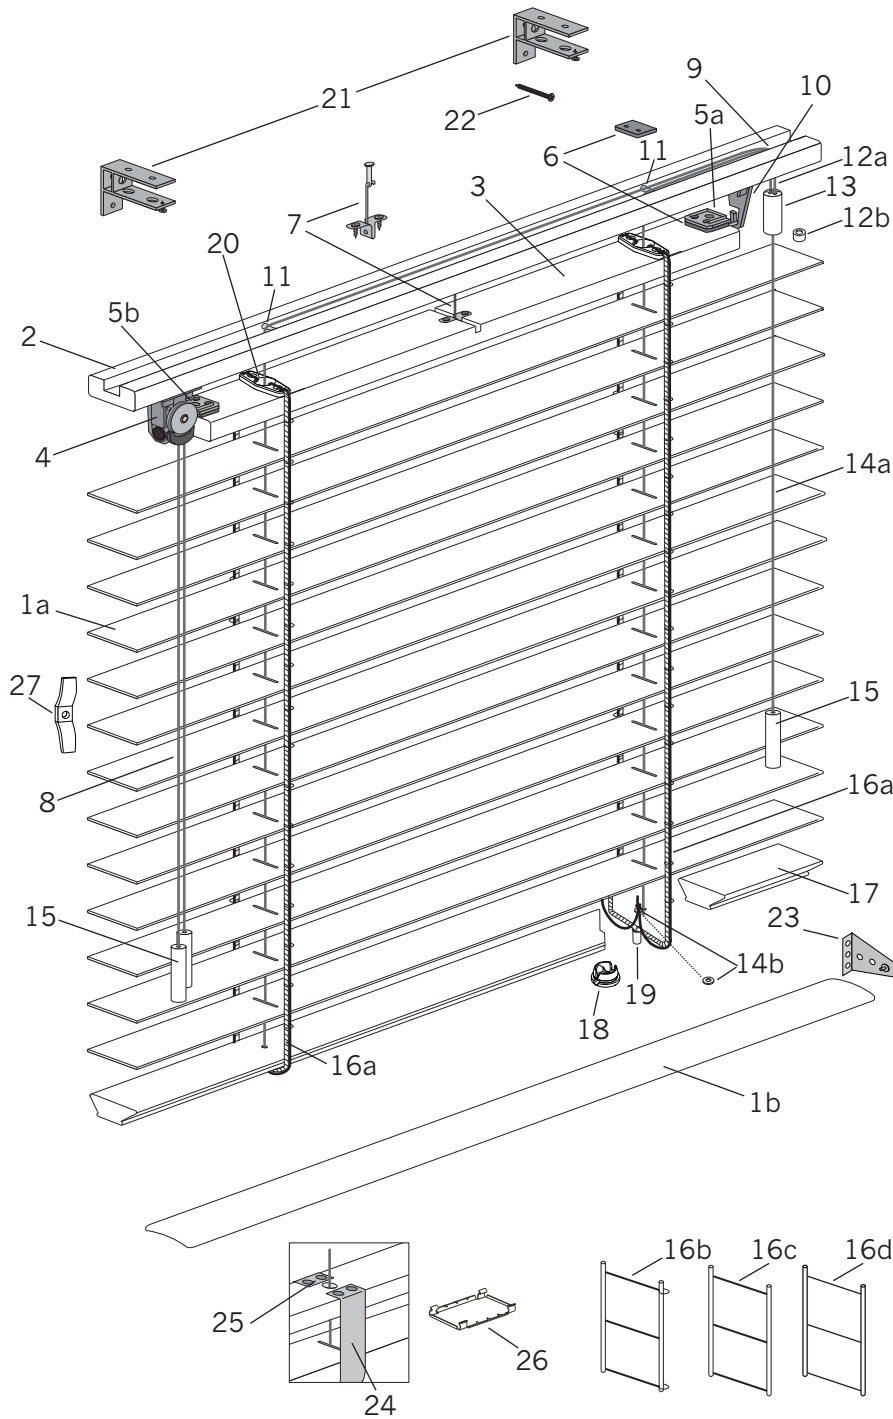

2" RetroLift™ Pulley System with Braided Ladders

Standard Parts

1. 1a. Wood Slat
  2. 1b. Metal Slat
  2. Headrail
  3. Tilt Rail
  4. Cord Tilter
  6. 5a. Connector (Round)
  7. 5b. Connectore (Square)
  6. Tilt Rail Spacer
  7. Tilt Rail Center Support*
  8. Tilt Cord D-40
  9. Cordlock
  10. Fixer (Right)
  11. Support Roller
  14. 12a. Lift Cord 1.4mm
  15. 12b. Cord Stop Washer
  13. Cord Stop
  17. 14a. Pull Cord D-40
  18. 14b. Lift Cord Grommet
  15. Tassel
  20. 16a. Double Loop Cable (Woods)
  21. 16b. Single Loop Cable Tape (Woods)
  22. 16c. No Loop Cable Tape (Woods)
  23. 16d. 2" Cable Tape Ladder (MPM)
  17. Bottom Rail
  18. Tape Button
  19. 2" Cable Tape Grommet
  20. Ladder Holder w/Wire Clips
  21. Installation Bracket
  22. Installation Screw
2. Used on blinds over 54" wide only

Optional Parts

23. Hold-Down Brackets
24. Decorative Tape
25. Nail Bronze
26. Tape Lock
27. Child Safety Kit (Cord Cleat)