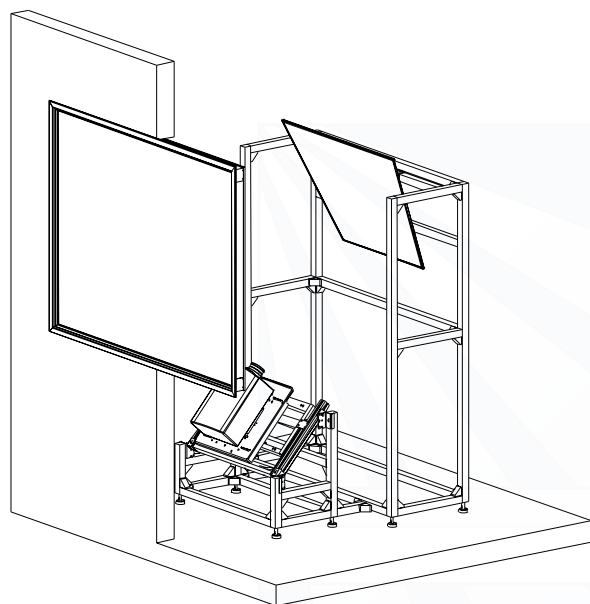

## THRU-THE-WALL SYSTEM (TTW)

The Thru-The-Wall system is a rear projection package that comes complete with a factory framed rear projection screen of your choice and a Rear Projection Module (RPM).

### VIDEO FORMAT

Viewing Area H x W		Nominal Diagonal		Da-Plex	Da-Glas	Polacoat Ultra	Da-View	Wide Angle
in.	cm.	in.	cm.					
40-1/4" x 53-3/4"	102 x 137	67"	170	x	x	x	x	x
43-1/4" x 57-3/4"	110 x 147	72"	183	x	x	x	x	x
50-1/2" x 67-1/4"	128 x 171	84"	213	x	x	x	x	x
57-3/4" x 77"	147 x 196	96"	244	x	x	x	x	x
60" x 80"	152 x 203	100"	254	x	x	x	x	x
72" x 96"	183 x 244	120"	305	x	x	x	x	x
90" x 120"	229 x 305	150"	381	x	x			

### HDTV FORMAT

Viewing Area H x W		Nominal Diagonal		Da-Plex	Da-Glas	Polacoat Ultra	Da-View	Wide Angle
in.	cm.	in.	cm.					
39" x 72"	99 x 183	82"	208	x	x	x	x	x
45" x 80"	114 x 203	92"	234	x	x	x	x	x
52" x 92"	137 x 244	106"	269	x	x	x	x	x
58" x 104"	147 x 264	119"	302	x	x			x
65" x 116"	165 x 295	133"	338	x	x			
78" x 139"	198 x 353	159"	404	x	x			

Note: The Thru-The-Wall System includes a black anodized standard frame and one first surface glass mirror up to 58" x 72". Custom quotation available for larger sizes. Additional charge for Double Mirror System.