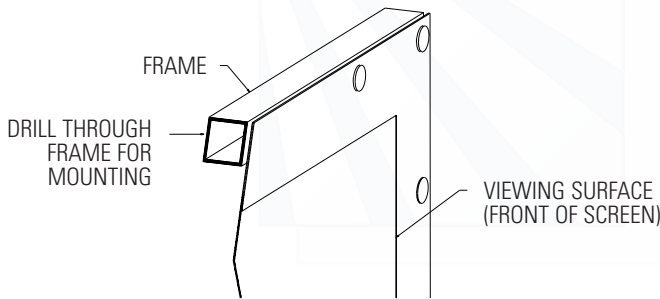

**PERM-WALL**

**Permanent Wall Mounted Screen**

- Designed for permanent mounting to the wall or in a wall opening.
- Front or rear projection surfaces snap easily on to the front of the silver aluminum frame.
- Flat back and sides for easy installation.
- Provides a perfectly flat viewing surface for graphic and data video projection.

*Da-Mat™, High Contrast Da-Mat™, Da-TeX™ (Rear), Pearlescent, Cinema Vision, High Contrast Cinema Vision and Dual Vision fabrics will be seamless up to 12' high. High Power fabric will be seamless up to 6' high. Audio Vision, High Contrast Audio Vision and High Contrast Cinema Perf will be seamless up to 8' high.*

**HDTV FORMAT**

Viewing Area H x W		Nominal Diagonal		Overall Dimensions		Da-Mat™	High Contrast Da-Mat™	Da-TeX™ (Rear)	Pearl- escent	Cinema Vision	High Contrast Cinema Vision	High Contrast Cinema Perf	High Power	Dual Vision	Audio Vision	High Contrast Audio Vision
in.	cm.	in.	cm.	in.	cm.											
37.5" x 67"	95 x 170	77"	196	41.5" x 71"	105 x 180	x	x	x	x	x	x	x	x	x	x	x
45" x 80"	114 x 203	92"	234	49" x 84"	124 x 213	x	x	x	x	x	x	x	x	x	x	x
52" x 92"	132 x 234	106"	269	56" x 96"	142 x 244	x	x	x	x	x	x	x	x	x	x	x
54" x 96"	137 x 244	110"	279	58" x 100"	147 x 254	x	x	x	x	x	x	x	x	x	x	x
58" x 104"	147 x 264	119"	302	62" x 108"	157 x 274	x	x	x	x	x	x	x	x	x	x	x
65" x 116"	165 x 295	133"	338	69" x 120"	175 x 305	x	x	x	x	x	x	x	x	x	x	x
78" x 139"	198 x 353	159"	404	82" x 143"	208 x 363	x	x	x	x	x	x			x	x	x
94.5" x 168"	240 x 427	193"	490	98.5" x 172"	250 x 437	x	x	x	x	x	x			x		
108" x 192"	274 x 488	220"	559	112" x 196"	284 x 498	x	x	x	x	x	x			x		