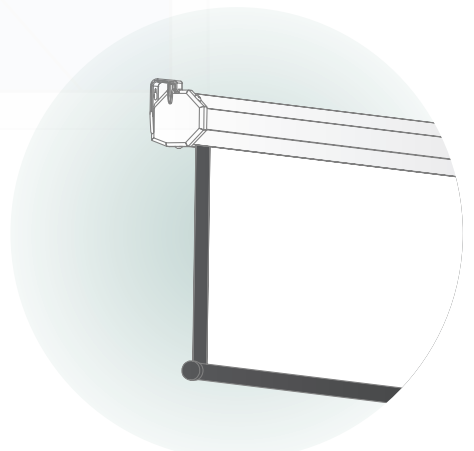

Designer Model B® and Veneer Model B®
pages 60 and 61