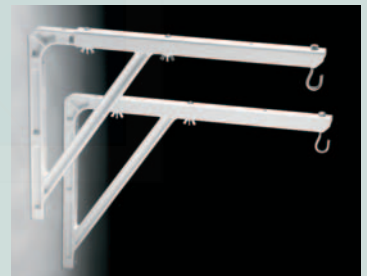

WALL SCREEN ACCESSORIES

Laser Pointers

The ultimate in presentation convenience. Select from three models.
 Laser Pointer
 Blinking Laser Pointer
 Jumbo Laser Pointer

**Pull Rod**

Reach pull bail on screens mounted out of reach with this handy accessory. 38" long.

**Tilt Lock**

Eliminates keystone when screen is tied back to removable hook which is magnetically attached to metal mounting plate with adhesive back.

**Mounting Brackets**

Use for convenient mounting to extend screen from wall to avoid obstacles such as chalkboards.

Model No. 6 extends screen from wall 6". Non-adjustable.

Model No.11 extends screen from wall 10" or 14". Non-adjustable.

Model No.23 adjusts for 14-1/2"-24".

**T-Bar Scissor Clips**

Use for attaching screens easily and without tools to dropped ceiling type "T" rails. Available in black or white.