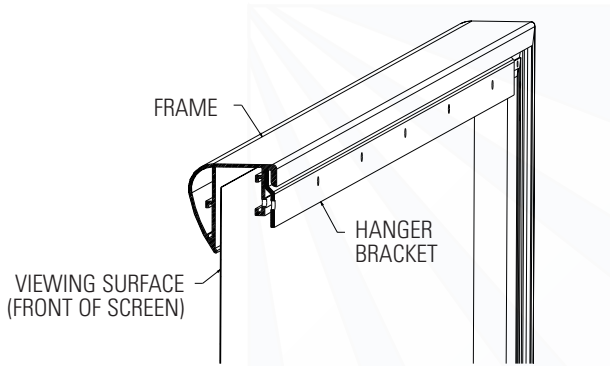

IMAGER

Wall Mounted Video Screen

- Perfectly flat, permanent wall-mounted screen ideal for video projection.
- Projection fabric is attached to the frame by Velcro™.
- Black powder coated aluminum frame provides a sleek black masking border.

Da-Mat™, High Contrast Da-Mat™, Da-Tex™ (Rear), Pearlescent, Cinema Vision, High Contrast Cinema Vision and Dual Vision fabrics will be seamless up to 12' high. Audio Vision, High Contrast Audio Vision and High Contrast Cinema Perf fabrics will be seamless up to 8' high.

Frame available with Pro-Trim finish. Pro-Trim is a fabric frame covering that aesthetically enhances the appearance of the installation while absorbing light that surrounds the viewing area. Additional charge.