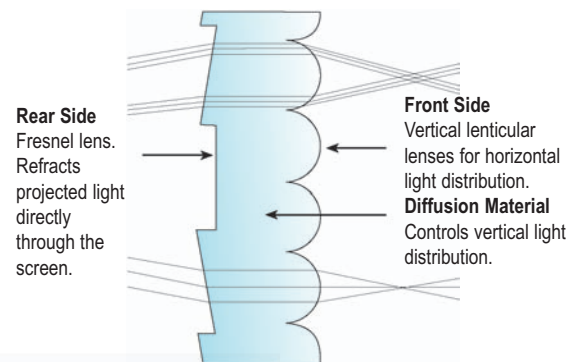

GIANT SCREEN

The “Giant” of Rear Projection Screens

When your needs are for large format screens, the Giant is the ideal choice. Its single-element design combining a Fresnel lens on one side with a lenticulated lens on the other, provides a bright image over a generous viewing cone. A special diffusion material imbedded in the screen helps to control vertical light distribution.

- On axis gain of 3.0.
- Diagonal sizes up to 200".
- Non-glare surface.
- Excellent vertical light distribution.
- Dark tint for better contrast.
- Framing system included.

VIDEO FORMAT

Viewing Area H x W		Nominal Diagonal		
in.	cm.	in.	cm.	
84" x 112"	213 x 284	140"	356	x
90" x 120"	229 x 305	150"	381	x
96" x 128"	244 x 325	160"	406	x
108" x 144"	274 x 366	180"	457	x
119" x 179"	302 x 455	200"	508	x