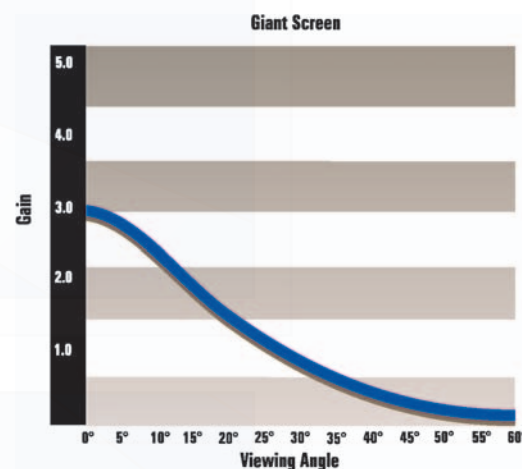

GIANT SCREEN

The “Giant” of Rear Projection Screens

When your needs are for large format screens, the Giant is the ideal choice. Its single-element design combining a Fresnel lens on one side with a lenticulated lens on the other, provides a bright image over a generous viewing cone. A special diffusion material imbedded in the screen helps to control vertical light distribution.

- On axis gain of 3.0.
- Diagonal sizes up to 200".
- Non-glare surface.
- Excellent vertical light distribution.
- Dark tint for better contrast.
- Framing system included.

VIDEO FORMAT

Viewing Area H x W		Nominal Diagonal		
in.	cm.	in.	cm.	
84" x 112"	213 x 284	140"	356	x
90" x 120"	229 x 305	150"	381	x
96" x 128"	244 x 325	160"	406	x
108" x 144"	274 x 366	180"	457	x
119" x 179"	302 x 455	200"	508	x