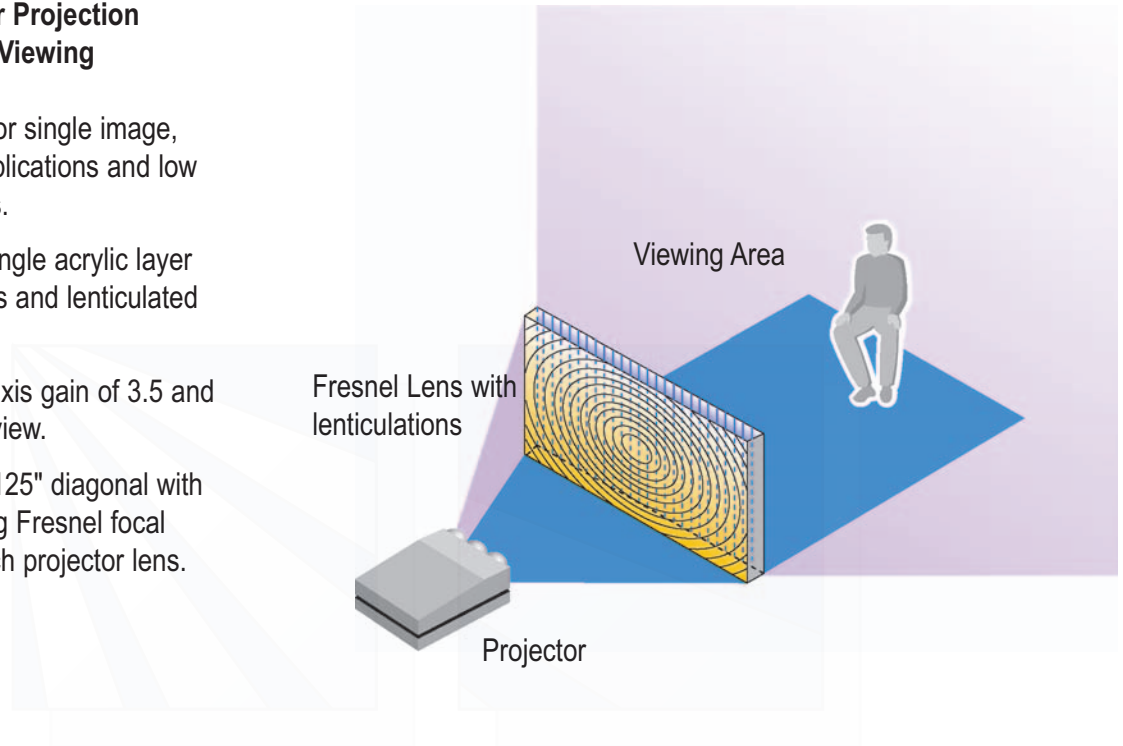

## DA-VIEW

### High Gain Profiled Rear Projection Screen for Wide Angle Viewing

- The screen of choice for single image, wide angle viewing applications and low light projection sources.
- Screen consists of a single acrylic layer with a rear Fresnel lens and lenticulated front profile.
- Da-View offers an on axis gain of 3.5 and a 64° off-axis cone of view.
- Seamless sizes up to 125" diagonal with alternative short or long Fresnel focal lengths offered to match projector lens.

### VIDEO FORMAT

Viewing Area H x W		Nominal Diagonal		Unframed	Base	Standard	Deluxe	Self- Trimming
in.	cm.	in.	cm.					
40-1/4" x 53-3/4"	102 x 137	67"	170	x	x	x	x	x
43-1/4" x 57-3/4"	110 x 147	72"	183	x	x	x	x	x
50-1/2" x 67-1/4"	128 x 171	84"	213	x	x	x	x	x
54" x 72"	137 x 183	90"	229	x	x	x	x	x
57-3/4" x 77"	147 x 196	96"	244	x	x	x	x	x
60" x 80"	152 x 203	100"	254	x	x	x	x	x
72" x 96"	183 x 244	120"	305	x	x	x	x	x
75" x 100"	191 x 254	125"	318	x		x	x	x