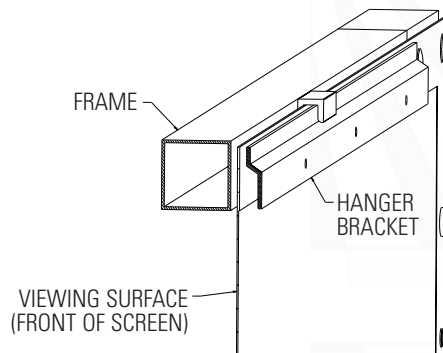

### Permanent Wall Mount Screen

- Designed for mounting on the wall or into wall opening.
- Easily attach front or rear projection screen surface with snaps or optional Velcro™.
- Provides a perfectly flat viewing surface for video projection applications.
- Surface mounts to back of black powder coated frame that provides a masking border.

*Da-Mat™, High Contrast Da-Mat™, Da-Tex™ (Rear), Pearlescent, Cinema Vision, High Contrast Cinema Vision and Dual Vision fabrics will be seamless up to 12' high. High Power fabric will be seamless up to 6' high. Audio Vision, High Contrast Audio Vision and High Contrast Cinema Perf fabrics will be seamless up to 8' high.*

#### HDTV FORMAT

Viewing Area H x W		Nominal Diagonal		Overall Dimensions		Da-Mat™	High Contrast Da-Mat™	Da-Tex™ (Rear)	Pearl- escent	Cinema Vision	High Contrast Cinema Vision	High Contrast Cinema Perf	High Power	Dual Vision	Audio Vision	High Contrast Audio Vision
in.	cm.	in.	cm.	in.	cm.											
37.5" x 67"	95 x 170	77"	196	40.5" x 70"	103 x 178	x	x	x	x	x	x	x	x	x	x	x
45" x 80"	114 x 203	92"	234	48" x 83"	122 x 210	x	x	x	x	x	x	x	x	x	x	x
52" x 92"	132 x 234	106"	269	55" x 95"	140 x 241	x	x	x	x	x	x	x	x	x	x	x
54" x 96"	137 x 244	110"	279	57" x 99"	145 x 251	x	x	x	x	x	x	x	x	x	x	x
58" x 104"	147 x 264	119"	302	61" x 107"	155 x 272	x	x	x	x	x	x	x	x	x	x	x
65" x 116"	165 x 295	133"	338	68" x 119"	172 x 302	x	x	x	x	x	x	x	x	x	x	x
78" x 139"	198 x 353	159"	404	81" x 142"	206 x 361	x	x	x	x	x	x	x	x	x	x	x
94.5" x 168"	240 x 427	193"	490	97.5" x 171"	248 x 434	x	x	x	x	x	x			x		
108" x 192"	274 x 488	220"	559	111" x 195"	282 x 495	x	x	x	x	x	x			x		